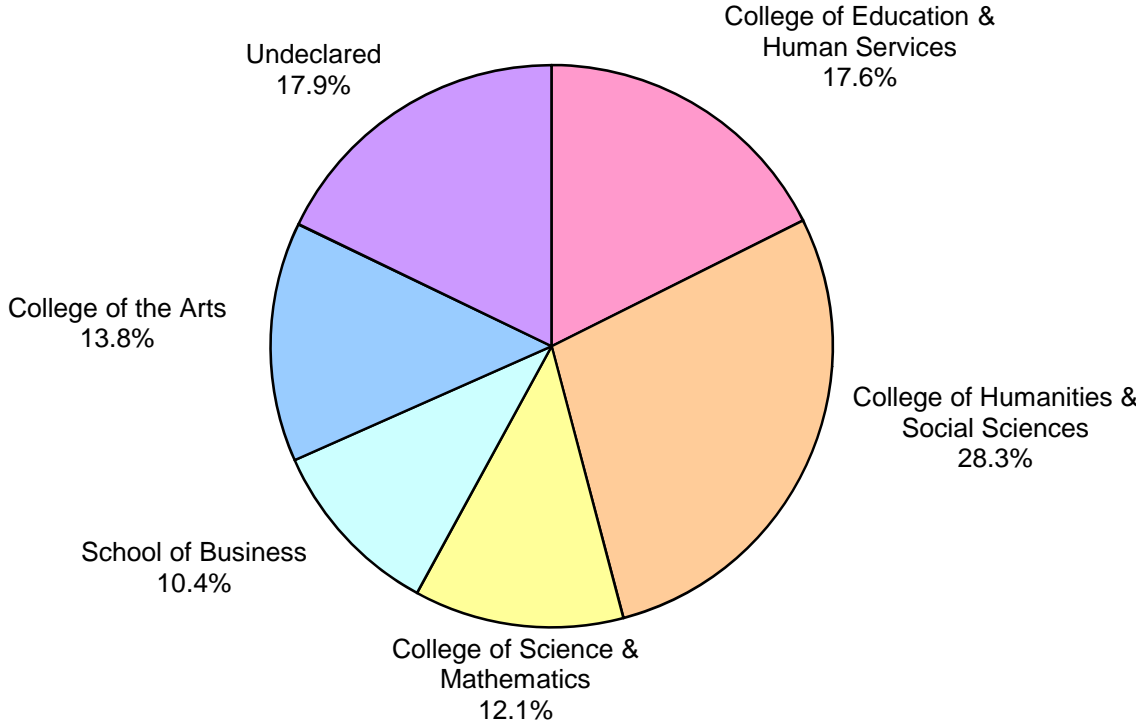

**FIGURE 3.8
UNDERGRADUATE MAJORS BY COLLEGE
AS A PERCENTAGE OF ALL MAJORS
FALL 2008**

N = 13,725

Source: Institutional Research, SURE/IPEDS Enrollment Fall 2008