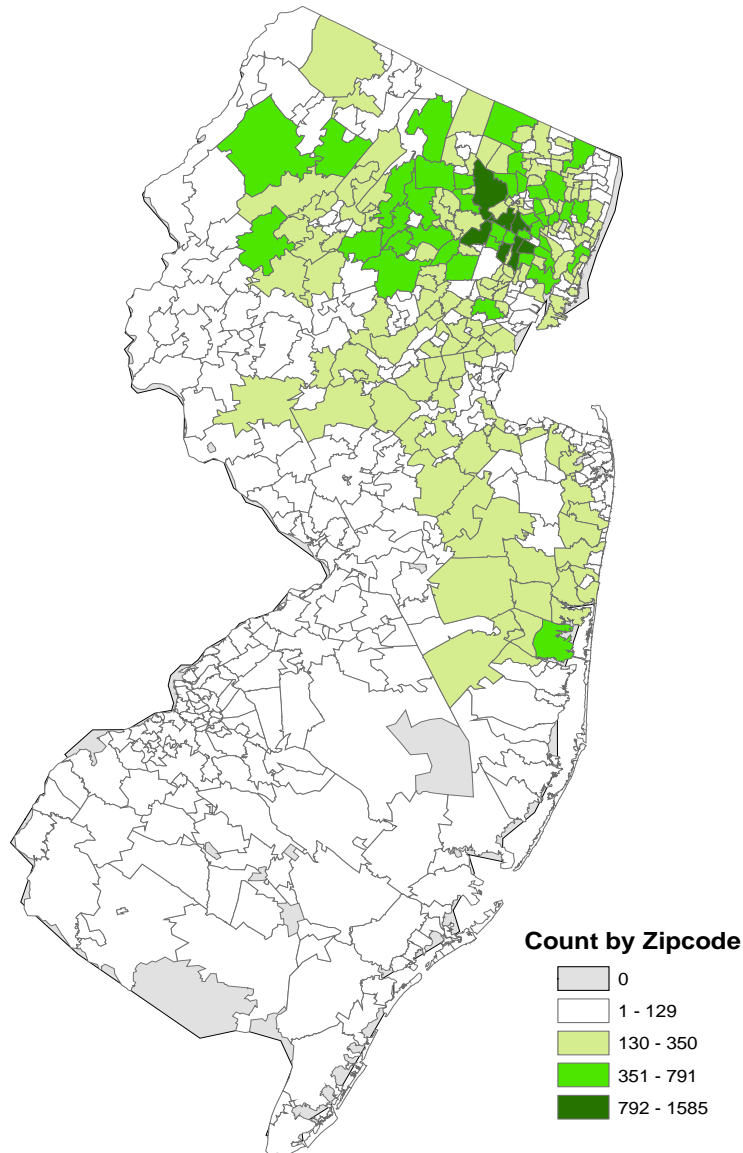

FIGURE 4.5
GEO-DEMOGRAPHIC ANALYSIS OF ALUMNI RESIDING IN NEW JERSEY, 2008
BY ZIPCODE

* Based on 99 percent zipcode match of the 74,891 alumni from New Jersey

Source: Alumni Office