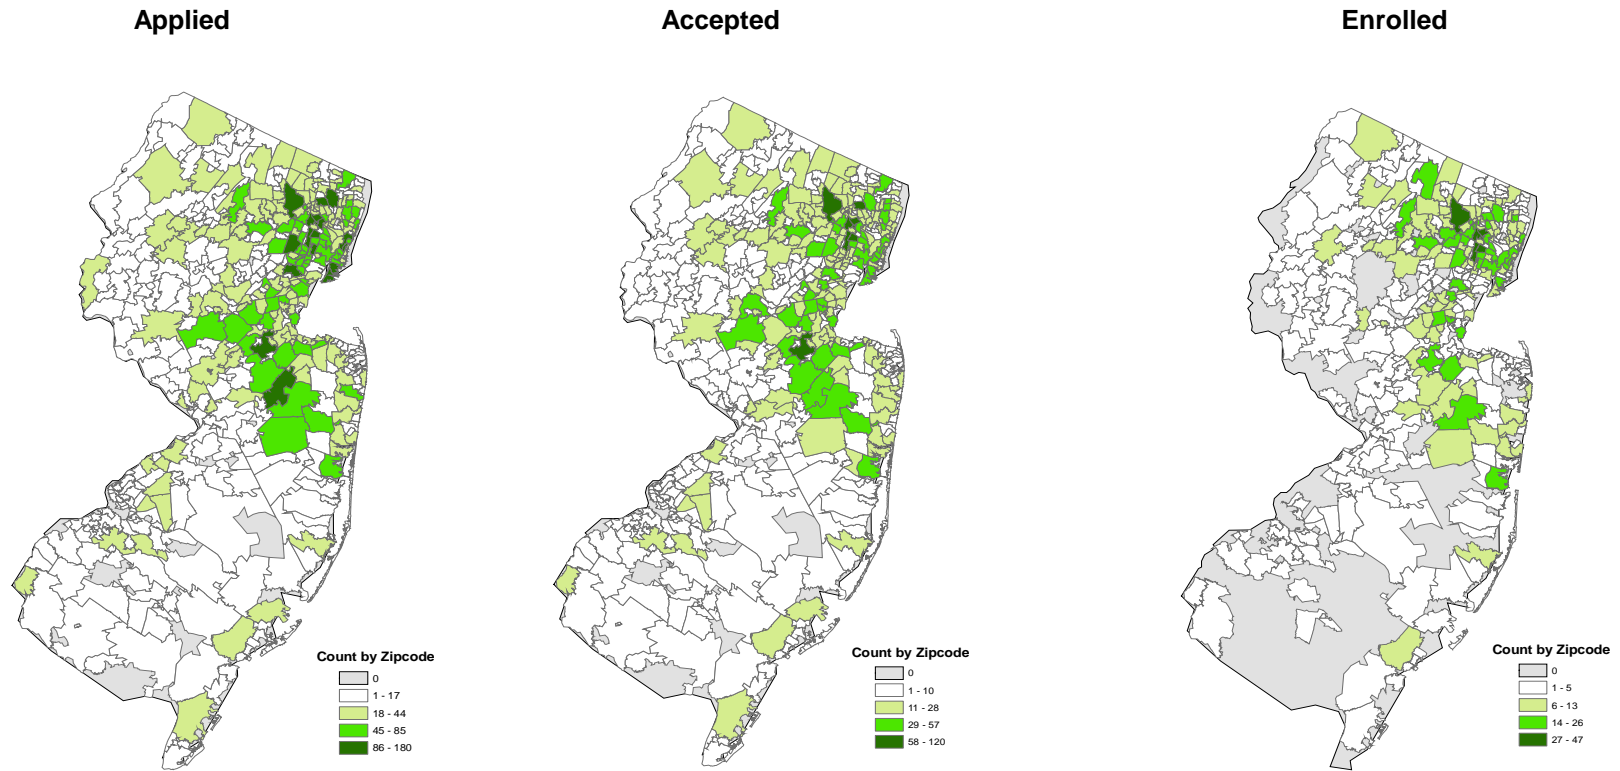

FIGURE 1.6
GEO-DEMOGRAPHIC ANALYSIS OF ENROLLED FULL-TIME, FIRST-TIME FRESHMEN, FALL 2008
BY ZIPCODE

* Based on 99 percent zipcode match of the 11,309 full-time, first-time freshmen who applied from New Jersey in fall 2008

** During Fall 2008, 12,012 full-time, first-time freshmen applied, of whom 6,324 were accepted and 2,257 eventually enrolled at MSU