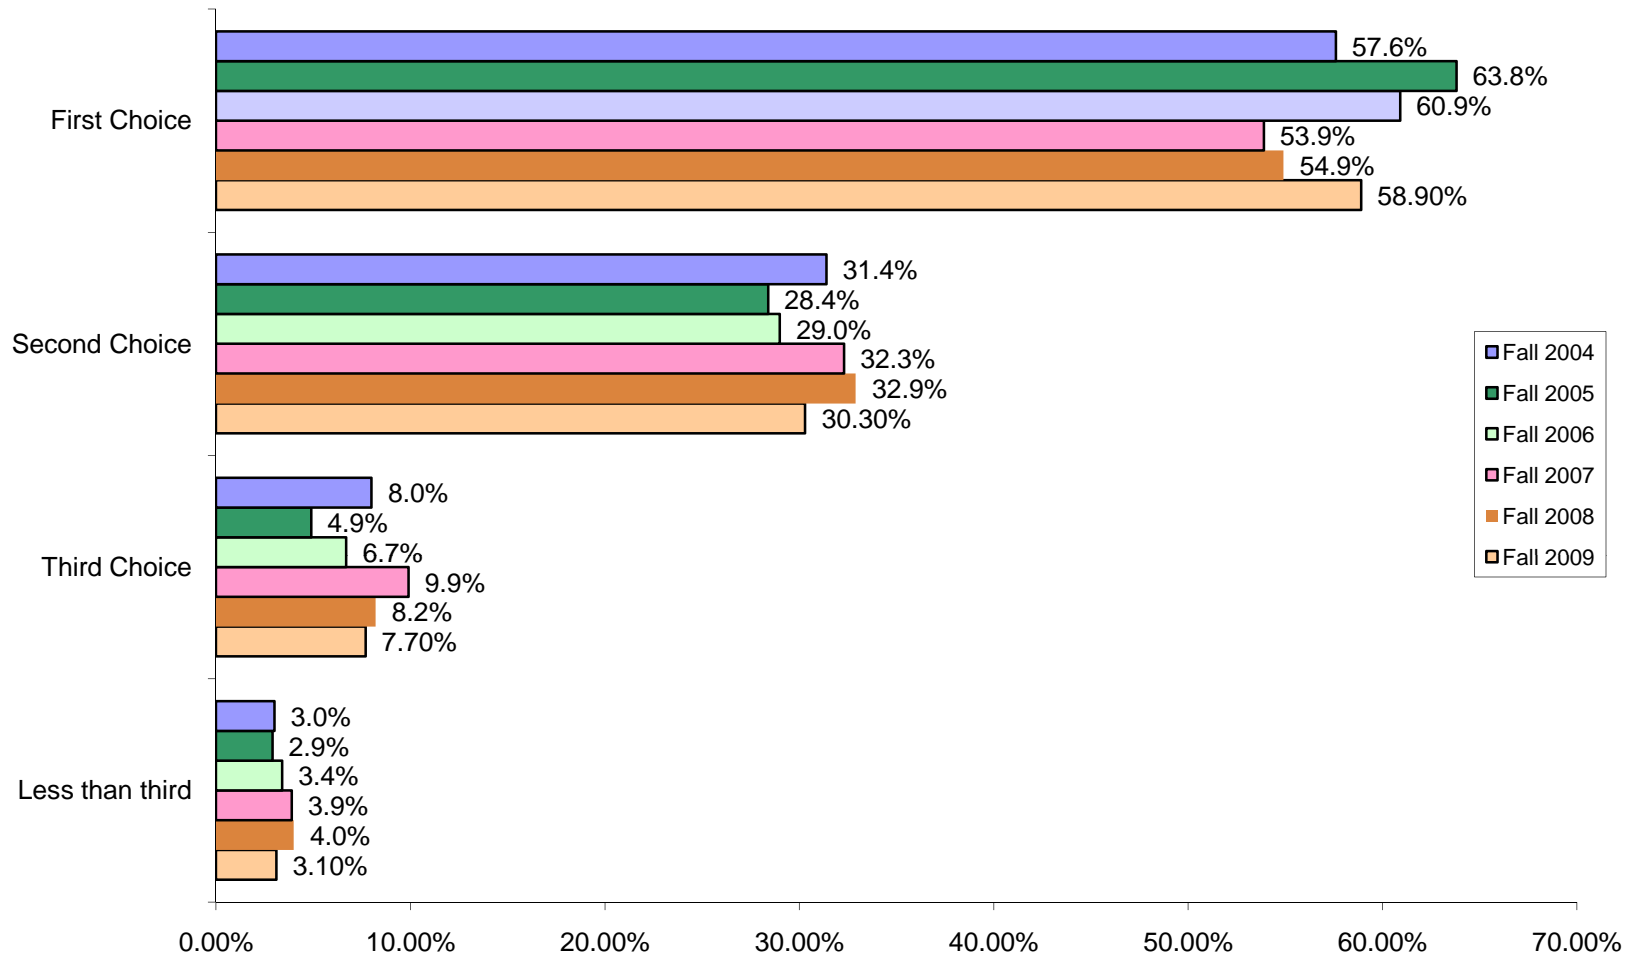

FIGURE 1.4
MONTCLAIR STATE UNIVERSITY AS A CHOICE AMONG COLLEGES APPLIED TO BY FTFT
FULL-TIME, FIRST-TIME FRESHMEN, FALL 2004-FALL 2009

Fall 2004 Response Rate = 59%
 Fall 2005 Response Rate = 92%
 Fall 2006 Response Rate = 92%
 Fall 2007 Response Rate = 84%
 Fall 2008 Reponse Rate = 67%
 Fall 2009 Response Rate = 94%

Source: CIRP Freshman Surveys, Fall 2004-Fall 2008