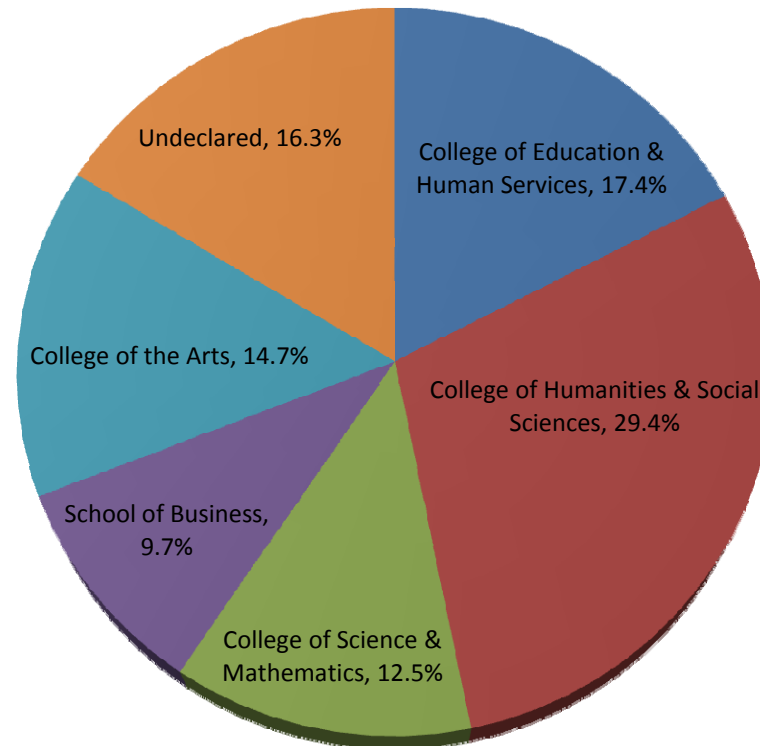

FIGURE 3.8
UNDERGRADUATE MAJORS BY COLLEGE AS A PERCENTAGE OF ALL MAJORS
FALL 2009

N =14,139

Source: Institutional Research, SURE/IPEDS ENROLLMENT, Fall 2009