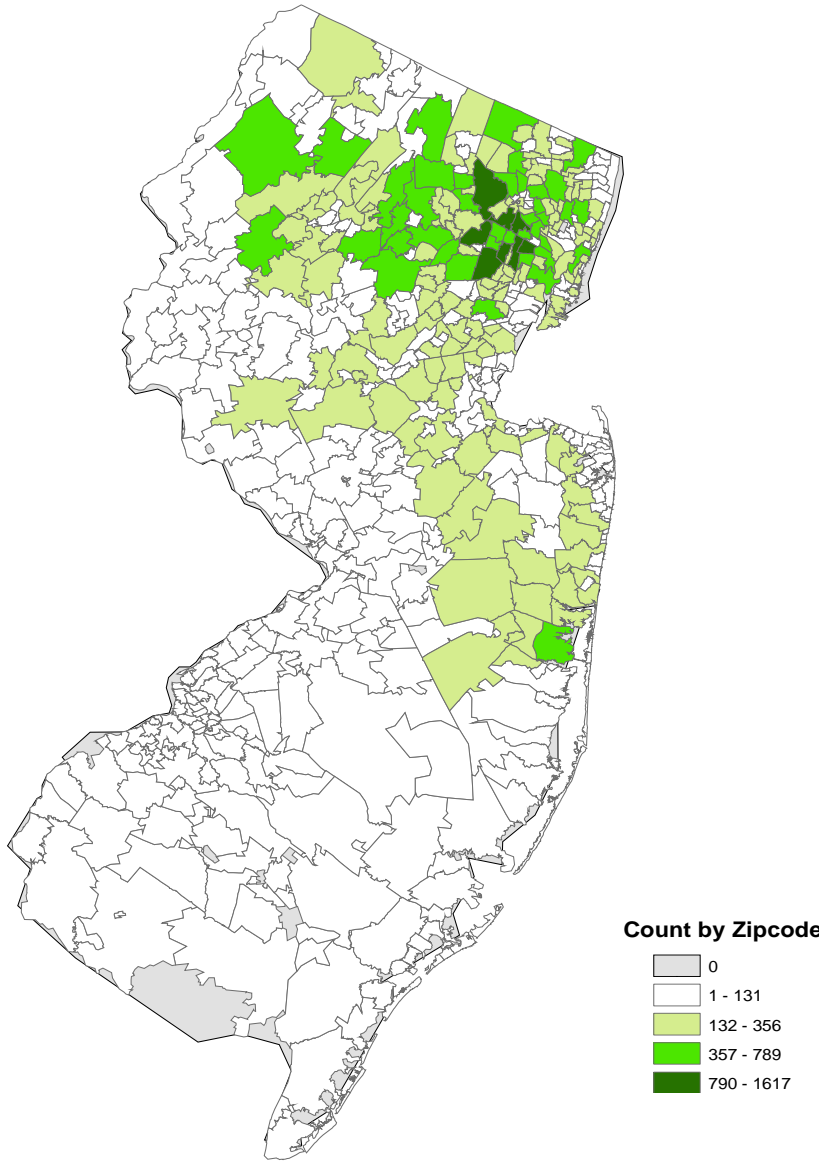

FIGURE 4.5
GEO-DEMOGRAPHIC ANALYSIS OF ALUMNI RESIDING IN NEW JERSEY, 2009
BY ZIPCODE

* Based on 99 percent zipcode match of the 75,291 alumni from New Jersey

Source: Alumni Office