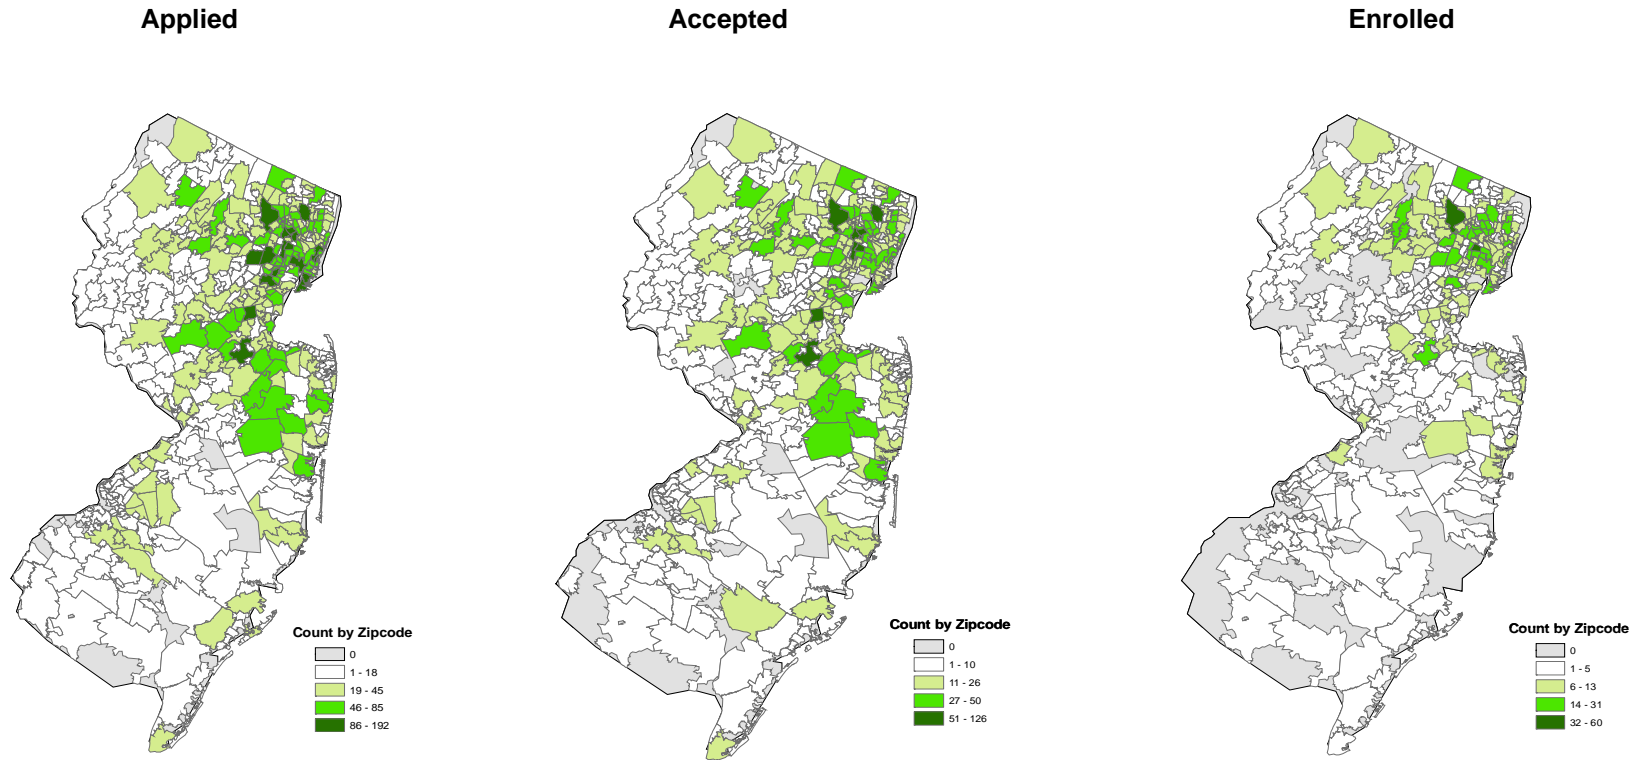

FIGURE 1.6
GEO-DEMOGRAPHIC ANALYSIS OF ENROLLED FULL-TIME, FIRST-TIME FRESHMEN, FALL 2009
BY ZIPCODE

* Based on 99 percent zipcode match of the 12,302 full-time, first-time freshmen who applied from New Jersey in fall 2009

** During Fall 2009, 13,234 full-time, first-time freshmen applied, of whom 6,291 were accepted and 2,101 eventually enrolled at MSU