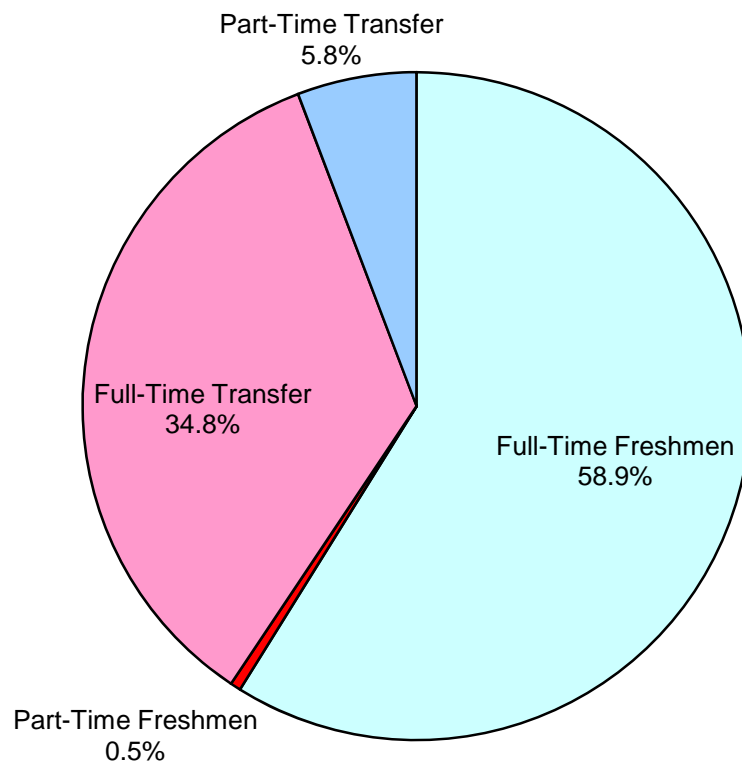

FIGURE 1.3
NEW UNDERGRADUATES ENTERING MONTCLAIR STATE UNIVERSITY
BY ADMISSION CATEGORY, FALL 2010

N = 3,688

Source: Institutional Research, Undergraduate Admissions Report, Fall 2010