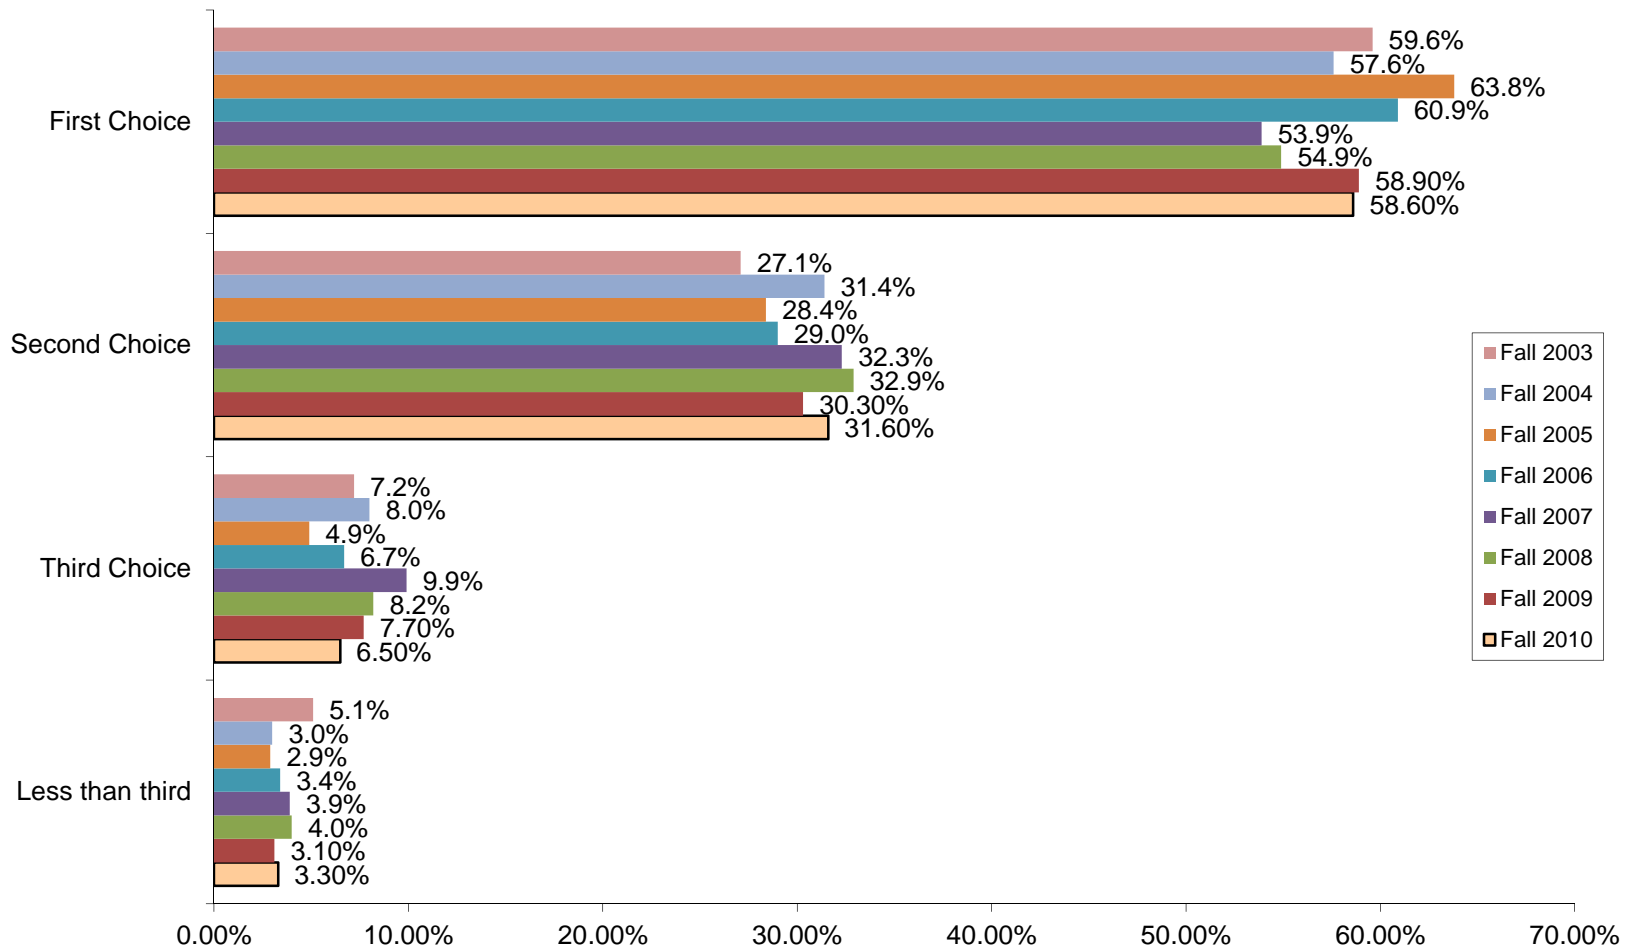

**FIGURE 1.4**  
**MONTCLAIR STATE UNIVERSITY AS A CHOICE AMONG COLLEGES APPLIED TO BY FTFT**  
**FULL-TIME, FIRST-TIME FRESHMEN, FALL 2003-FALL 2010**

Source: CIRP Freshman Surveys, Fall 2003-Fall 2010