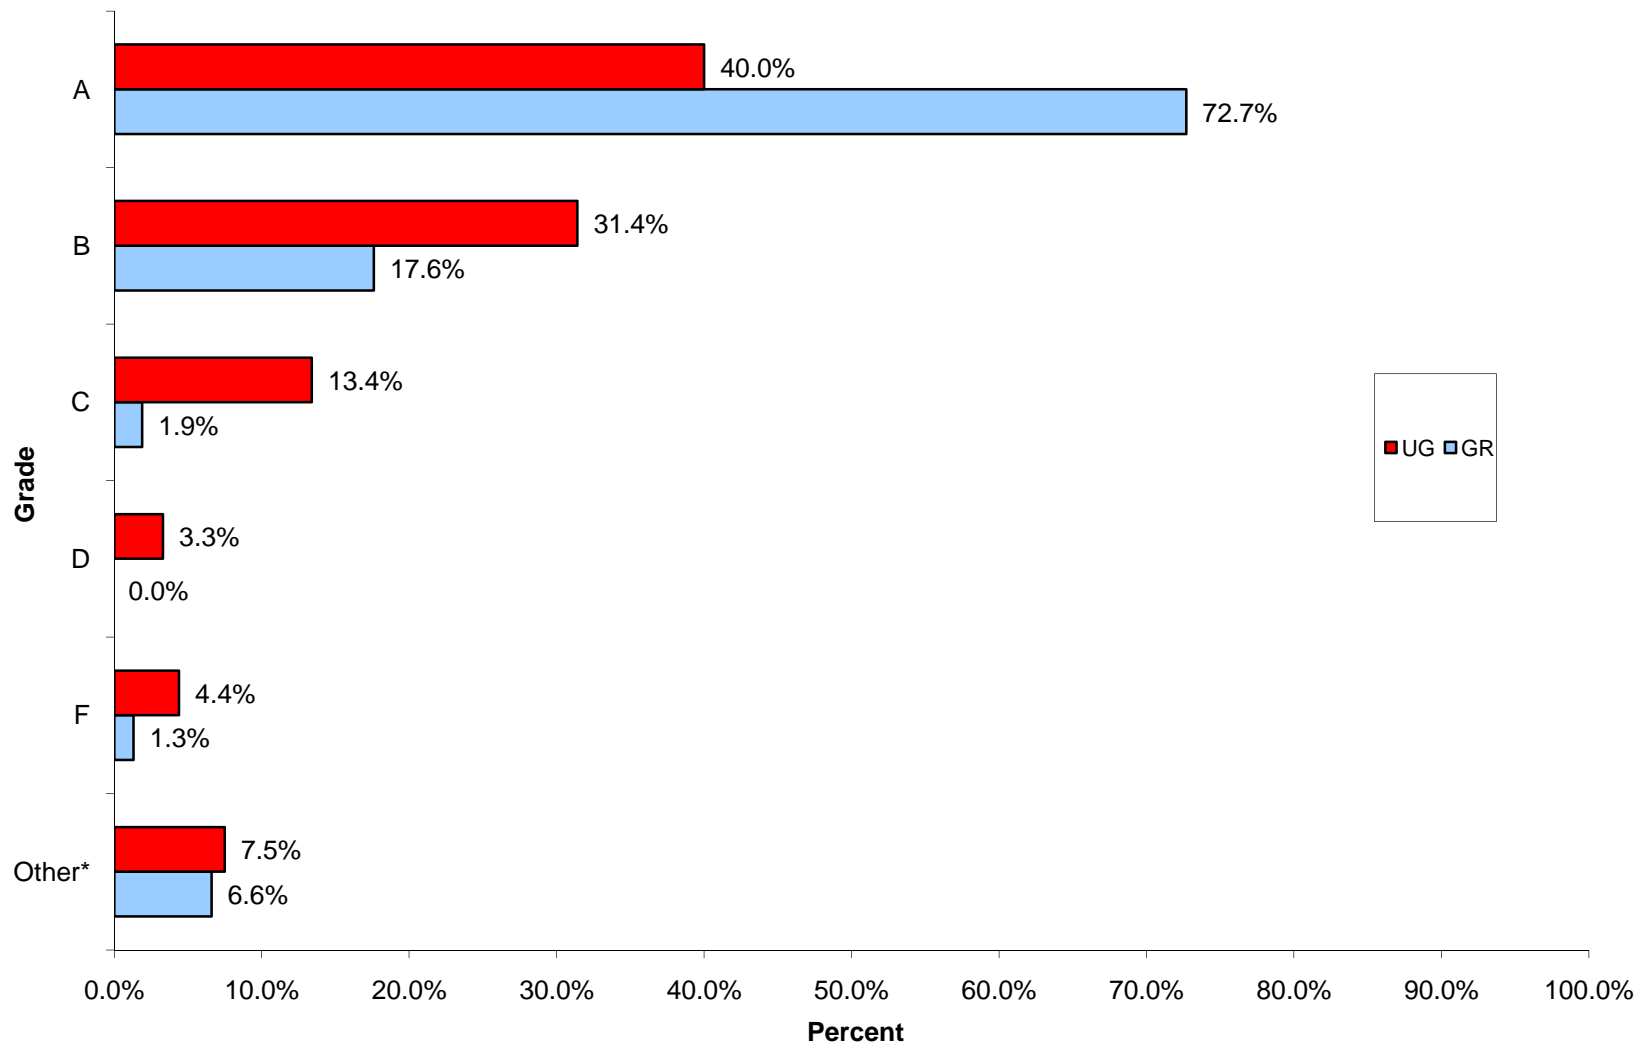

**FIGURE 4.3  
PERCENTAGE OF GRADES AWARDED UNIVERSITY-WIDE, FALL 2010**

\*Other includes grades of AU, IN, NC, P, and WD

Source: Institutional Research, Grade Distribution Report, Fall 2010