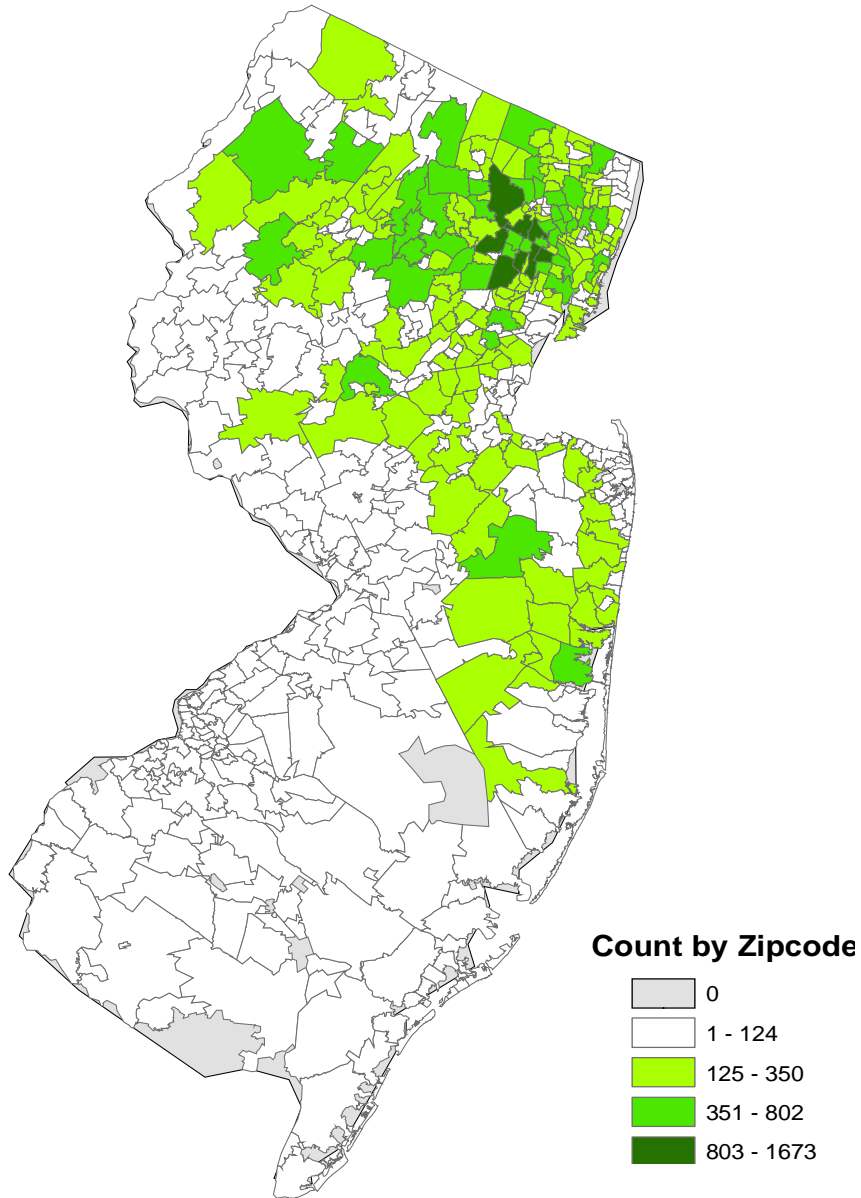

**FIGURE 4.5**  
**GEO-DEMOGRAPHIC ANALYSIS OF ALUMNI RESIDING IN NEW JERSEY, 2010**  
**BY ZIPCODE**

\* Based on 99 percent zipcode match of the 76,838 alumni from New Jersey

Source: Alumni Office