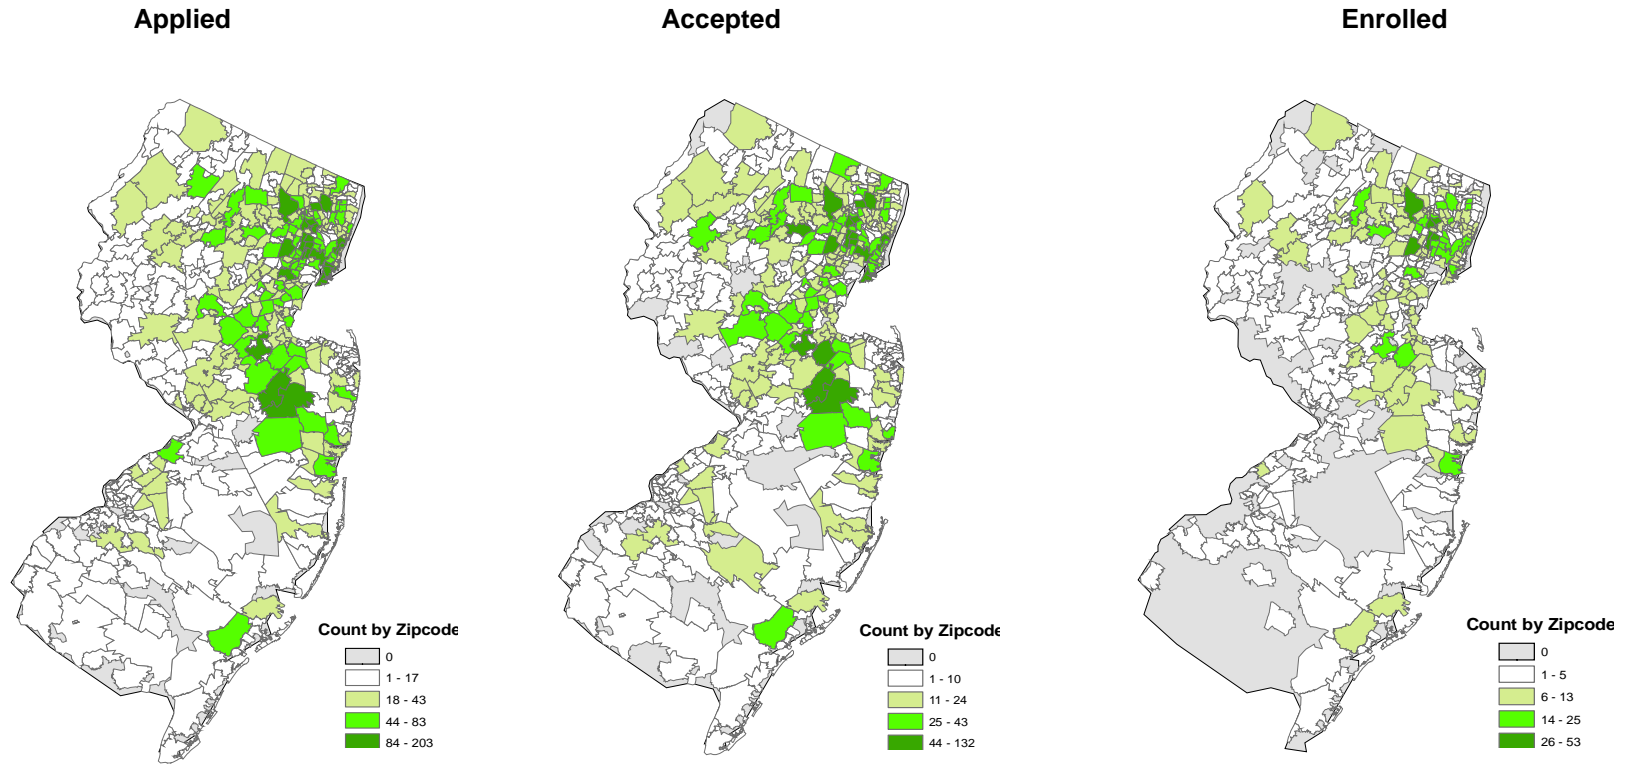

FIGURE 1.6
GEO-DEMOGRAPHIC ANALYSIS OF ENROLLED FULL-TIME, FIRST-TIME FRESHMEN, FALL 2010
BY ZIPCODE

* Based on 99 percent zipcode match of the 11,993 full-time, first-time freshmen who applied from New Jersey in fall 2010

** During Fall 2010, 12,968 full-time, first-time freshmen applied, of whom 6,504 were accepted and 2,171 eventually enrolled at MSU