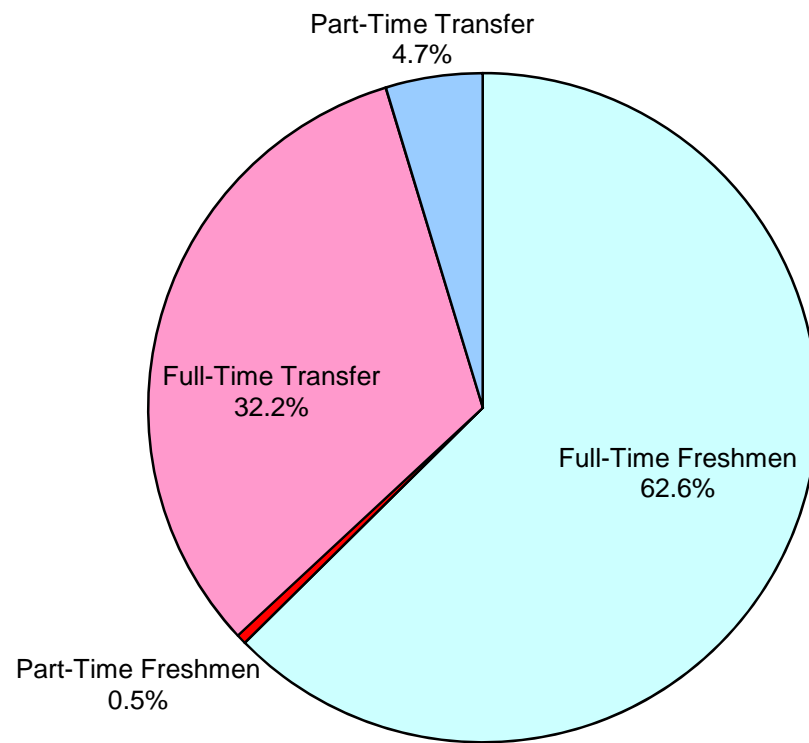

FIGURE 1.3
NEW UNDERGRADUATES ENTERING MONTCLAIR STATE UNIVERSITY
BY ADMISSION CATEGORY, FALL 2011

N = 3,688

Source: Institutional Research, Undergraduate Admissions Report, Fall 2010