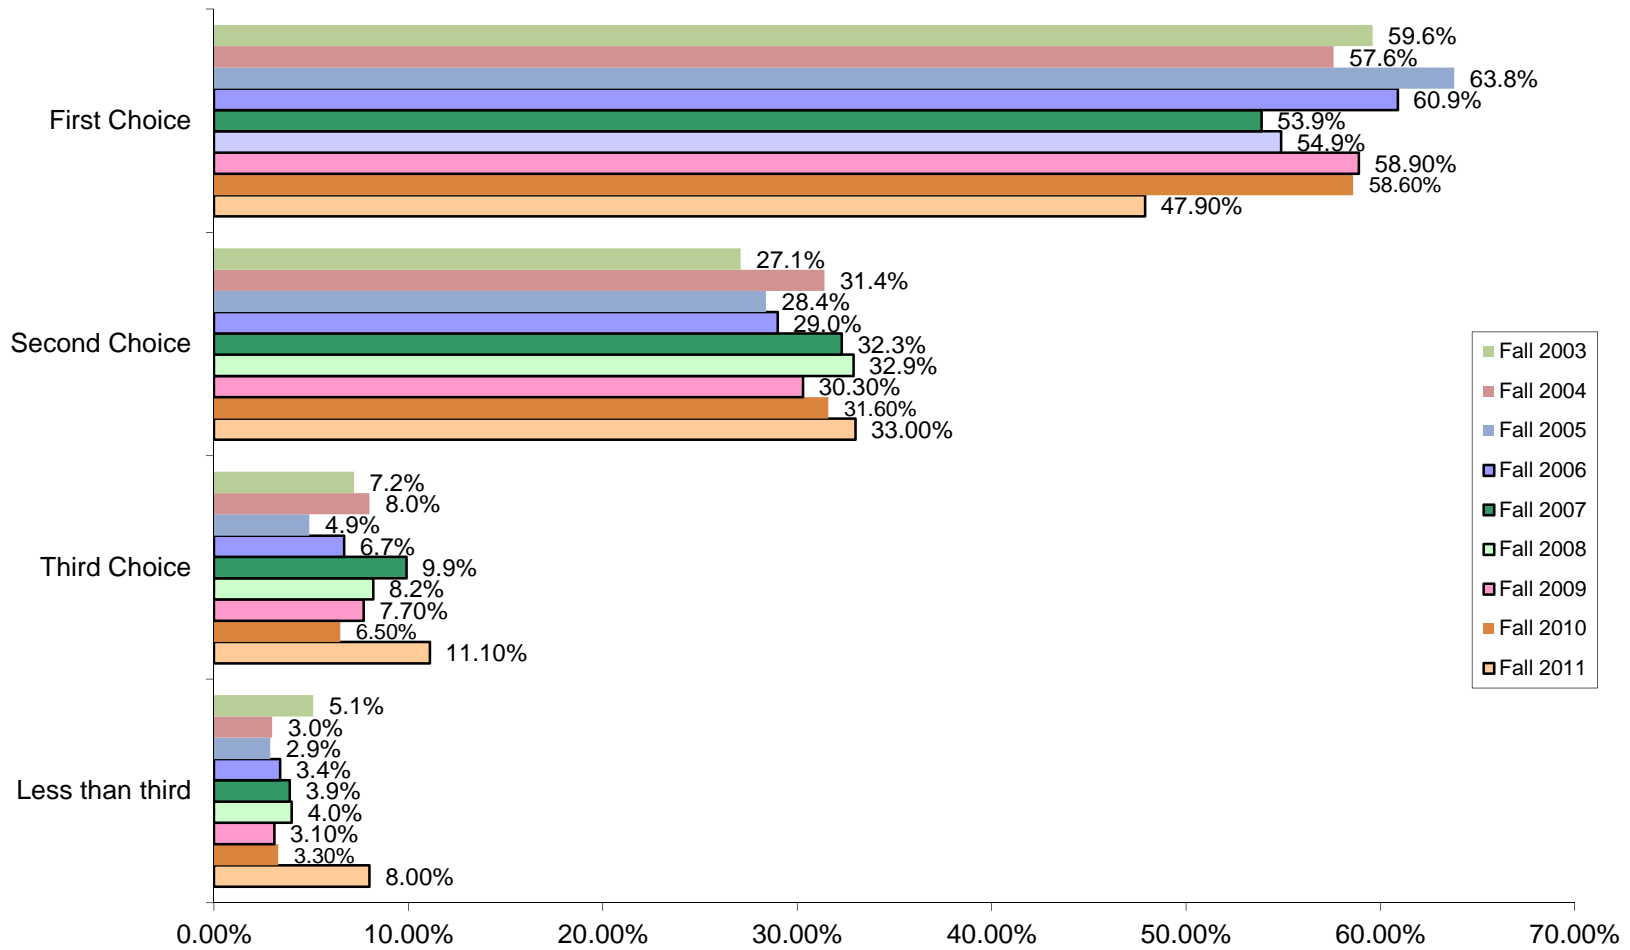

FIGURE 1.4
MONTCLAIR STATE UNIVERSITY AS A CHOICE AMONG COLLEGES APPLIED TO BY FTFT
FULL-TIME, FIRST-TIME FRESHMEN, FALL 2003-FALL 2011

Source: CIRP Freshman Surveys, Fall 2003-Fall 2010; Freshman Survey Fall 2011