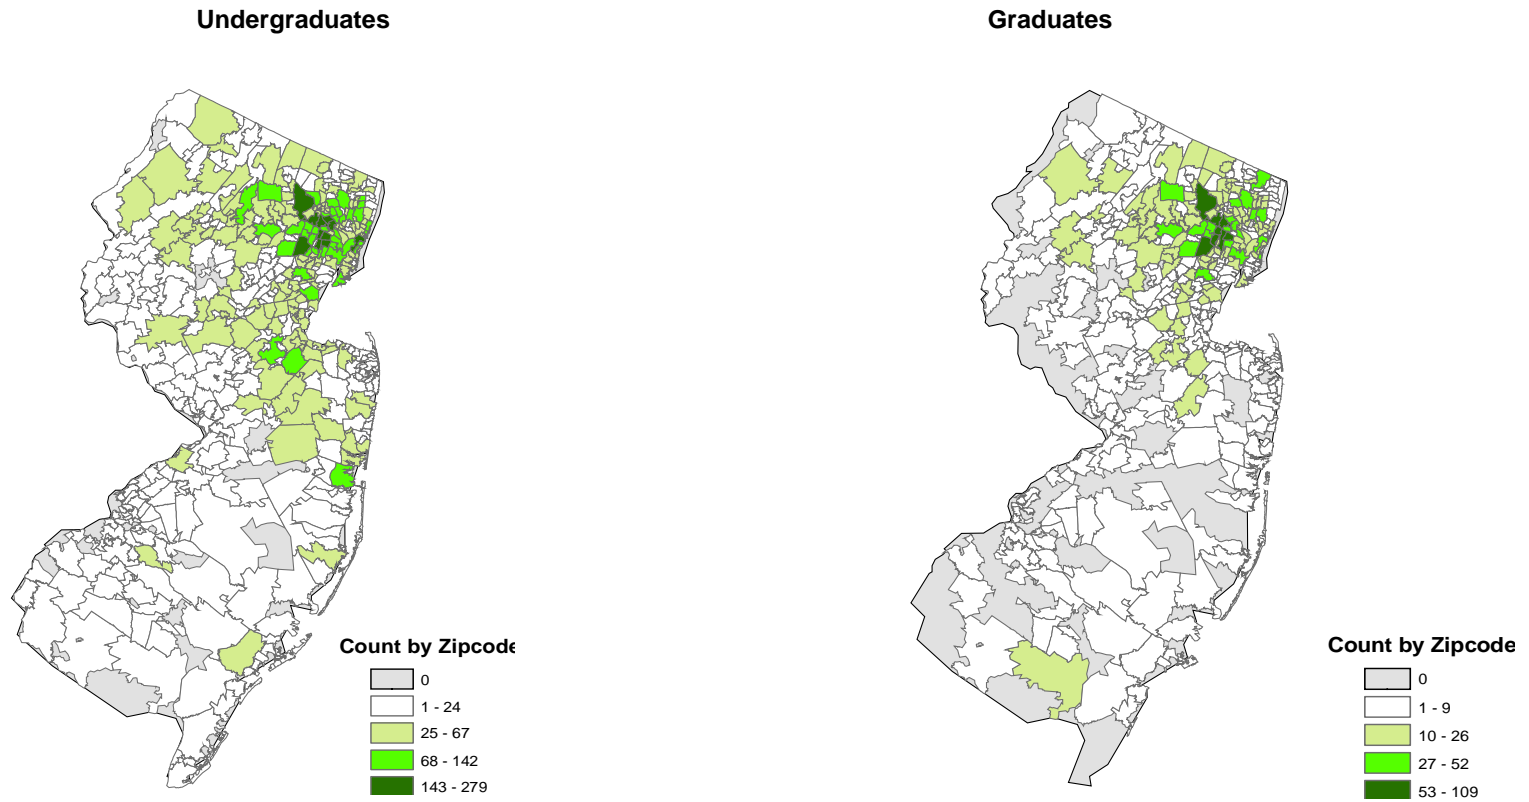

**FIGURE 3.7
GEO-DEMOGRAPHIC ANALYSIS OF ENROLLED STUDENTS BY LEVEL, FALL 2011
BY ZIPCODE**

* Based on 99 percent zipcode match of the 14,076 undergraduates and 3,755 graduates who enrolled from New Jersey in fall 2011