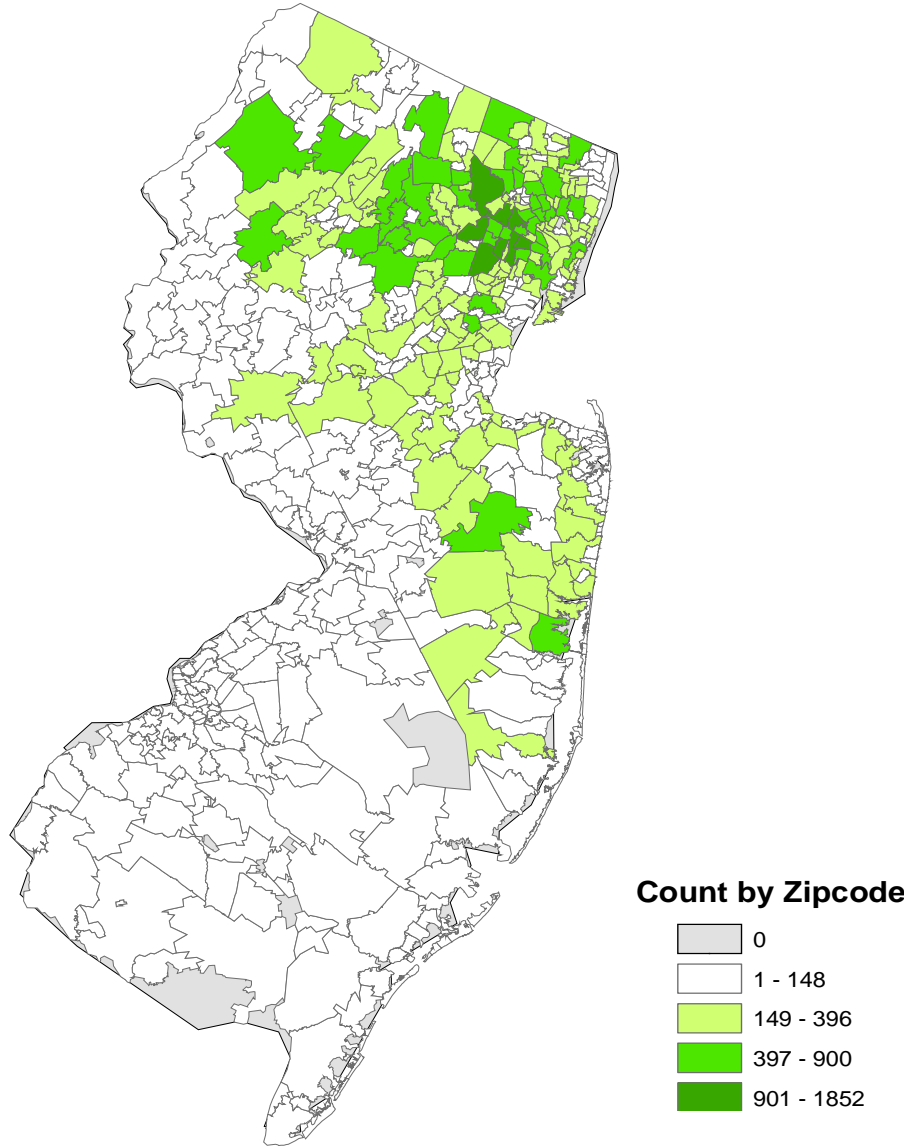

FIGURE 4.5
GEO-DEMOGRAPHIC ANALYSIS OF ALUMNI RESIDING IN NEW JERSEY, 2011
BY ZIPCODE

* Based on 99 percent zipcode match of the 86,558 alumni from New Jersey

Source: Alumni Office