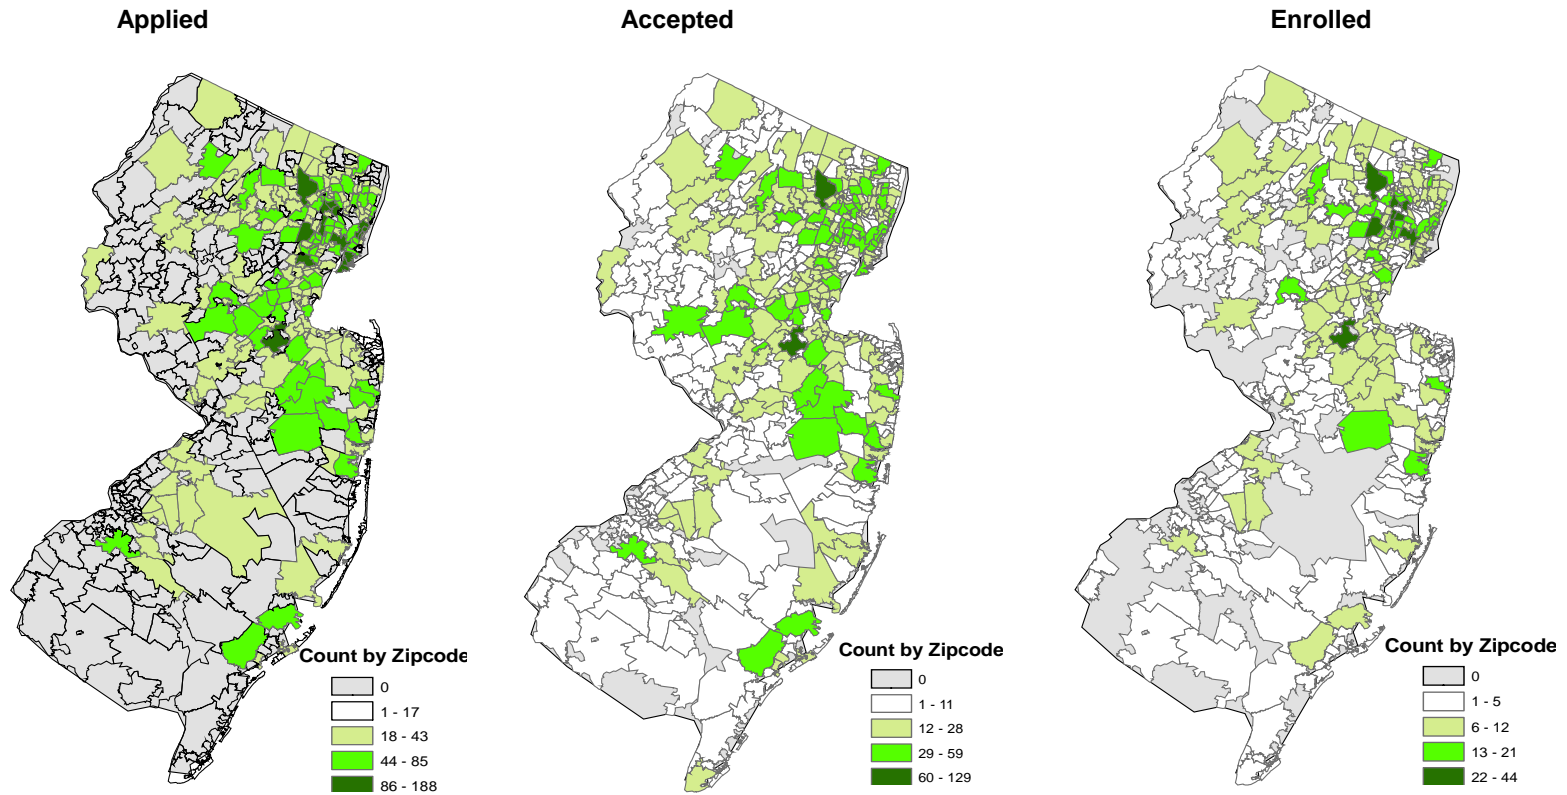

**FIGURE 1.6
GEO-DEMOGRAPHIC ANALYSIS OF ENROLLED FULL-TIME, FIRST-TIME FRESHMEN, FALL 2011
BY ZIPCODE**

* Based on 99 percent zipcode match of the 11,504 full-time, first-time freshmen who applied from New Jersey in fall 2011

** During Fall 2011, 12,442 full-time, first-time freshmen applied, of whom 7,098 were accepted and 2,338 eventually enrolled at MSU