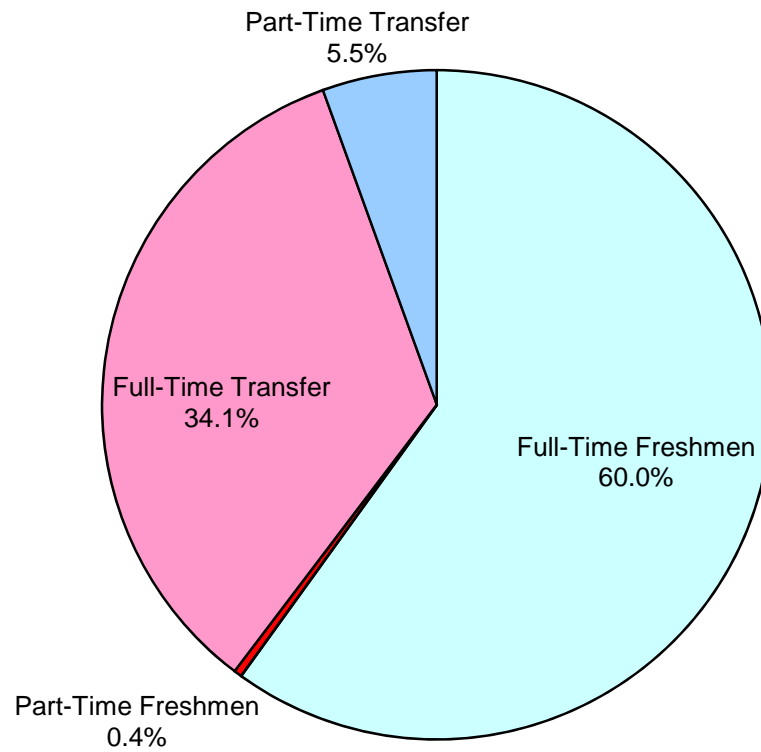

FIGURE 1.3
NEW UNDERGRADUATES ENTERING MONTCLAIR STATE UNIVERSITY
BY ADMISSION CATEGORY, FALL 2012

N = 3,673

Source: Institutional Research, Undergraduate Admissions Report, Fall 2012