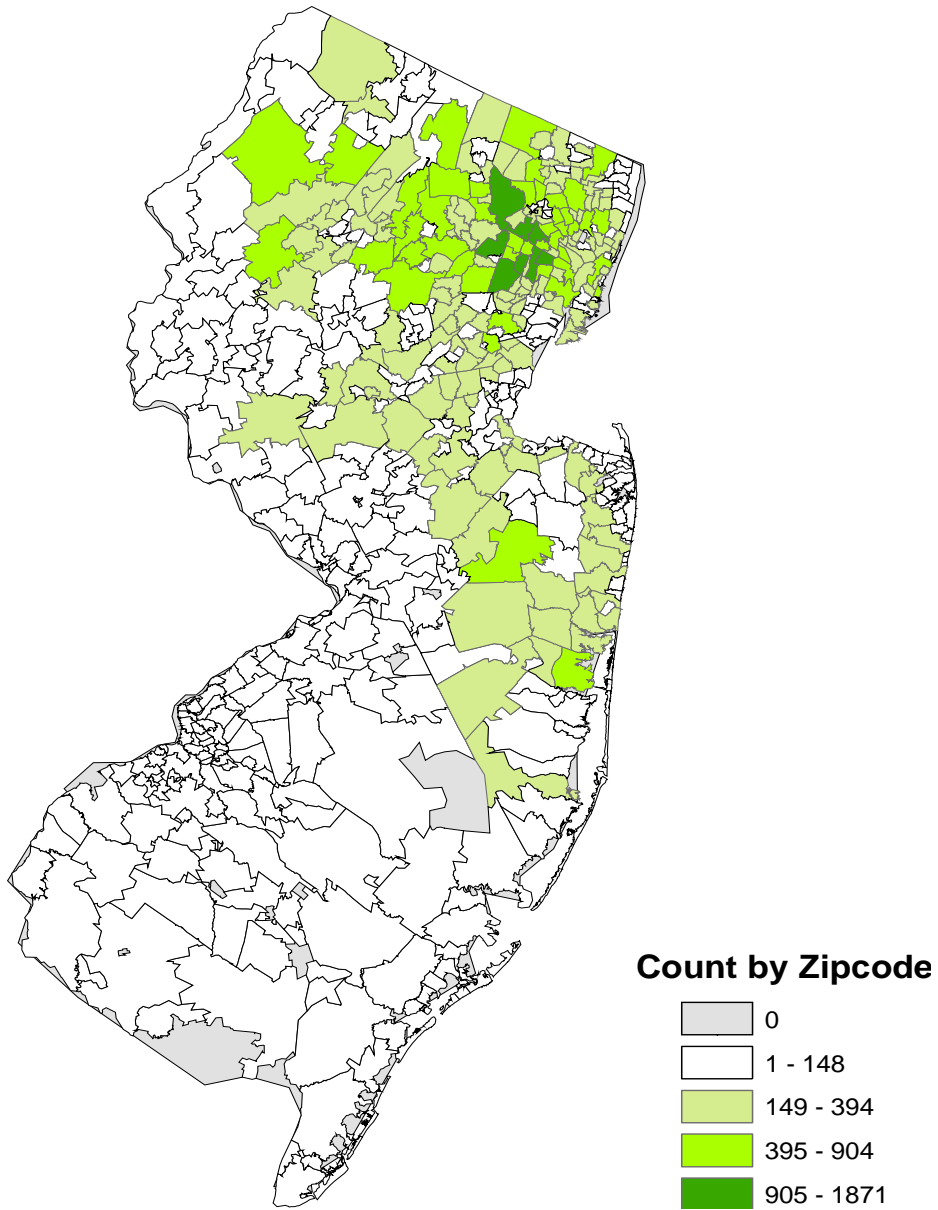

FIGURE 4.5
GEO-DEMOGRAPHIC ANALYSIS OF ALUMNI RESIDING IN NEW JERSEY, 2012
BY ZIPCODE

* Based on 99 percent zipcode match of the 87,224 alumni from New Jersey

Source: Alumni Office