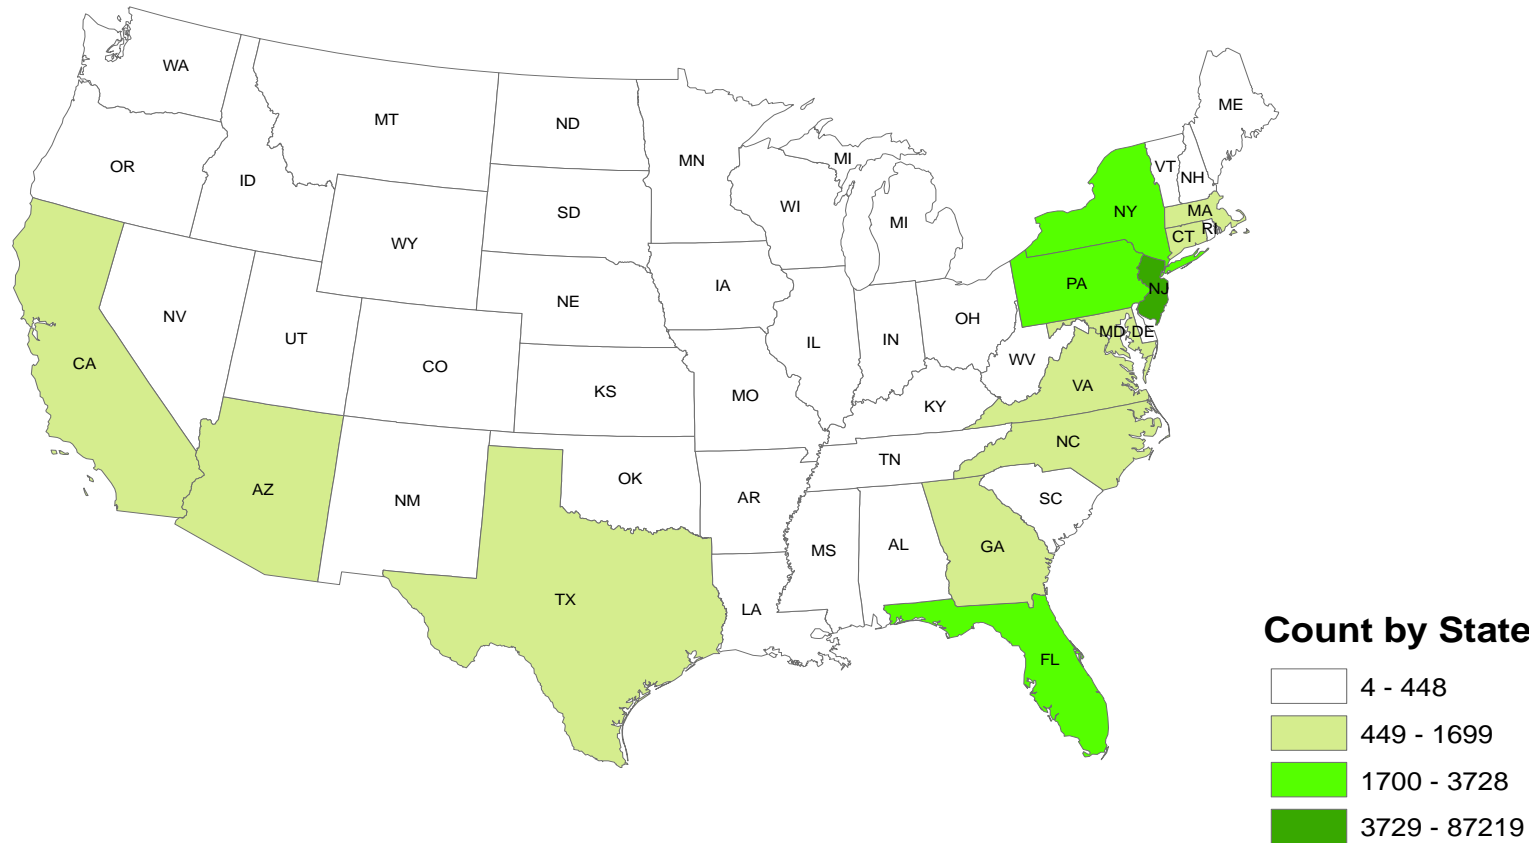

**FIGURE 4.6**  
**GEO-DEMOGRAPHIC ANALYSIS OF ALUMNI RESIDING IN UNITED STATES, 2012**

\* Based on 109,177 alumni for whom correct mailing addresses were available  
Source: Alumni Office