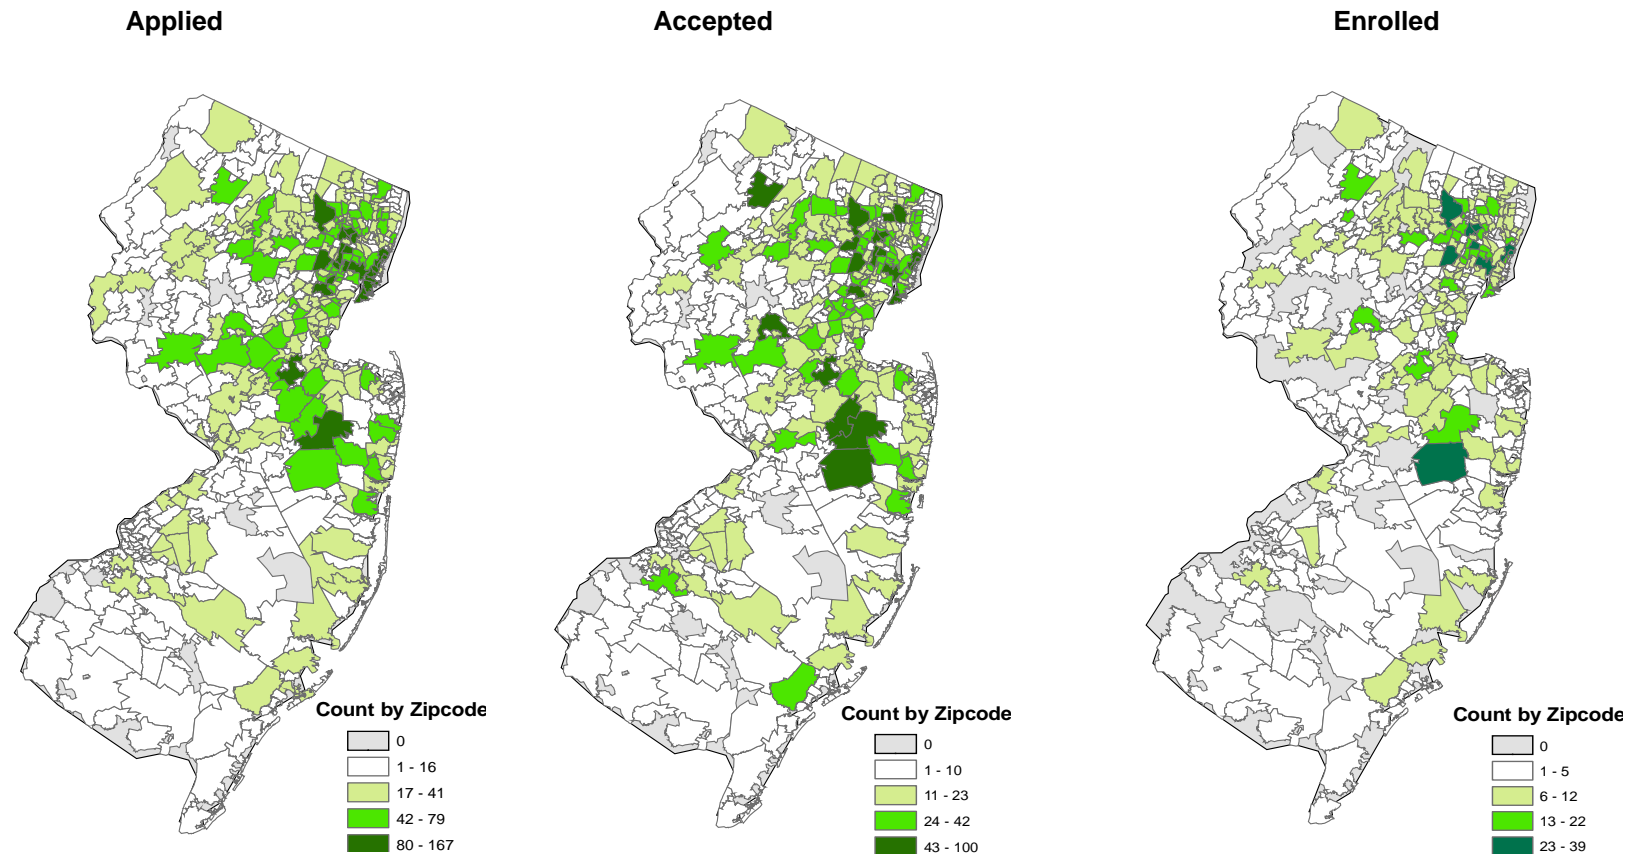

**FIGURE 1.6**  
**GEO-DEMOGRAPHIC ANALYSIS OF ENROLLED FULL-TIME, FIRST-TIME FRESHMEN, FALL 2012**  
**BY ZIPCODE**

\* Based on 99 percent zipcode match of the 11,207 full-time, first-time freshmen who applied from New Jersey in fall 2012

\*\* During Fall 2012, 12,156 full-time, first-time freshmen applied, of whom 6,682 were accepted and 2,202 eventually enrolled at MSU