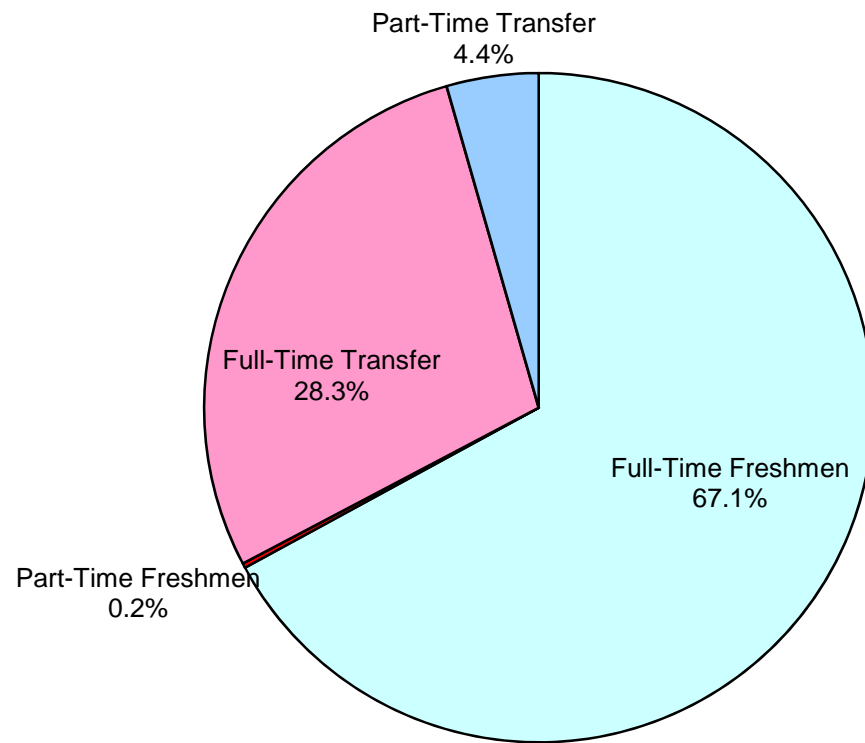

FIGURE 1.3
NEW UNDERGRADUATES ENTERING MONTCLAIR STATE UNIVERSITY
BY ADMISSION CATEGORY, FALL 2013

N = 4,518

Source: Institutional Research, Undergraduate Admissions Report, Fall 2013