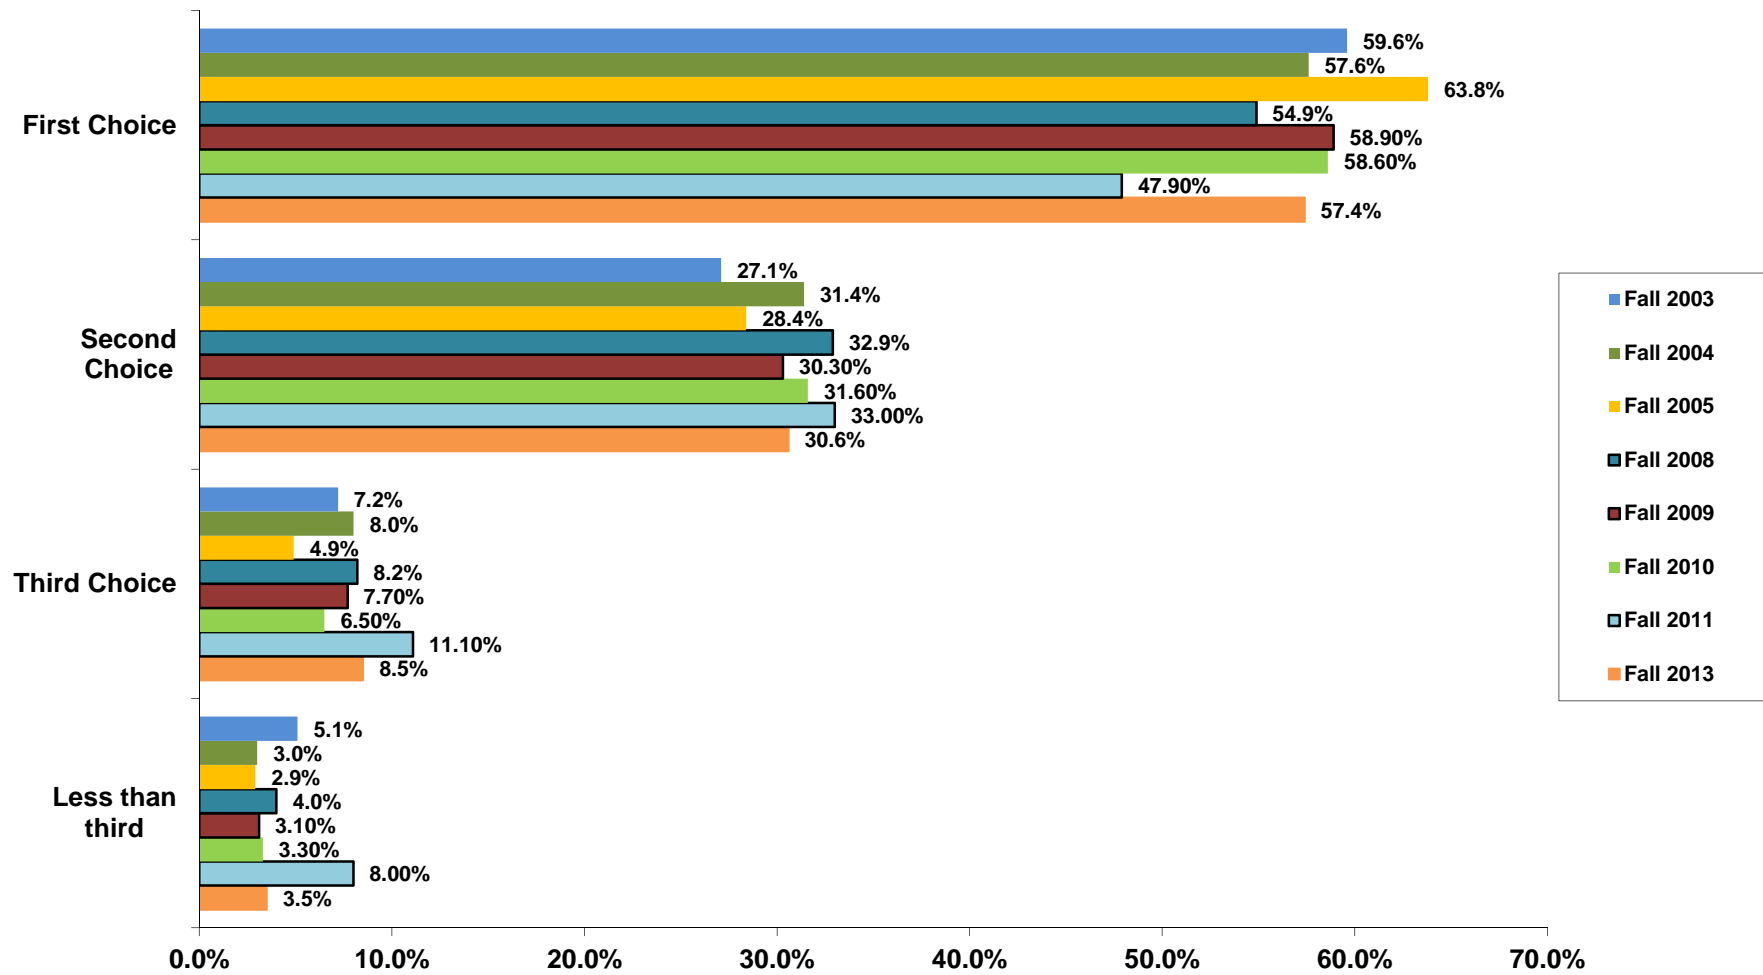

**FIGURE 1.4**  
**MONTCLAIR STATE UNIVERSITY AS A CHOICE AMONG COLLEGES APPLIED TO BY FTFT**  
**FULL-TIME, FIRST-TIME FRESHMEN, FALL 2003-FALL 2013**

Source: CIRP Freshman Surveys, Fall 2003-Fall 2013; Freshman Survey Fall 2013