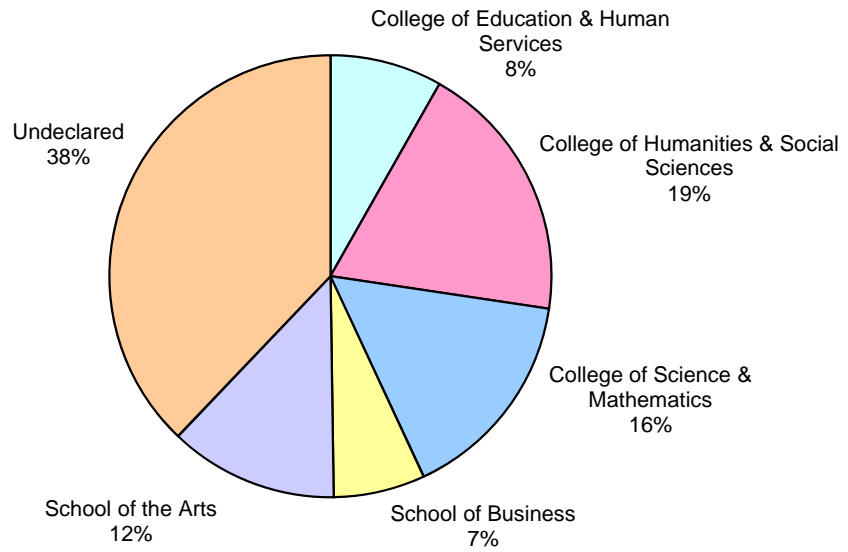

**FIGURE 1.7  
FULL-TIME, FIRST-TIME ENROLLED FRESHMEN  
WITHIN SCHOOL/COLLEGE,  
FALL 2013**

Total number of full-time, first-time freshmen =3030