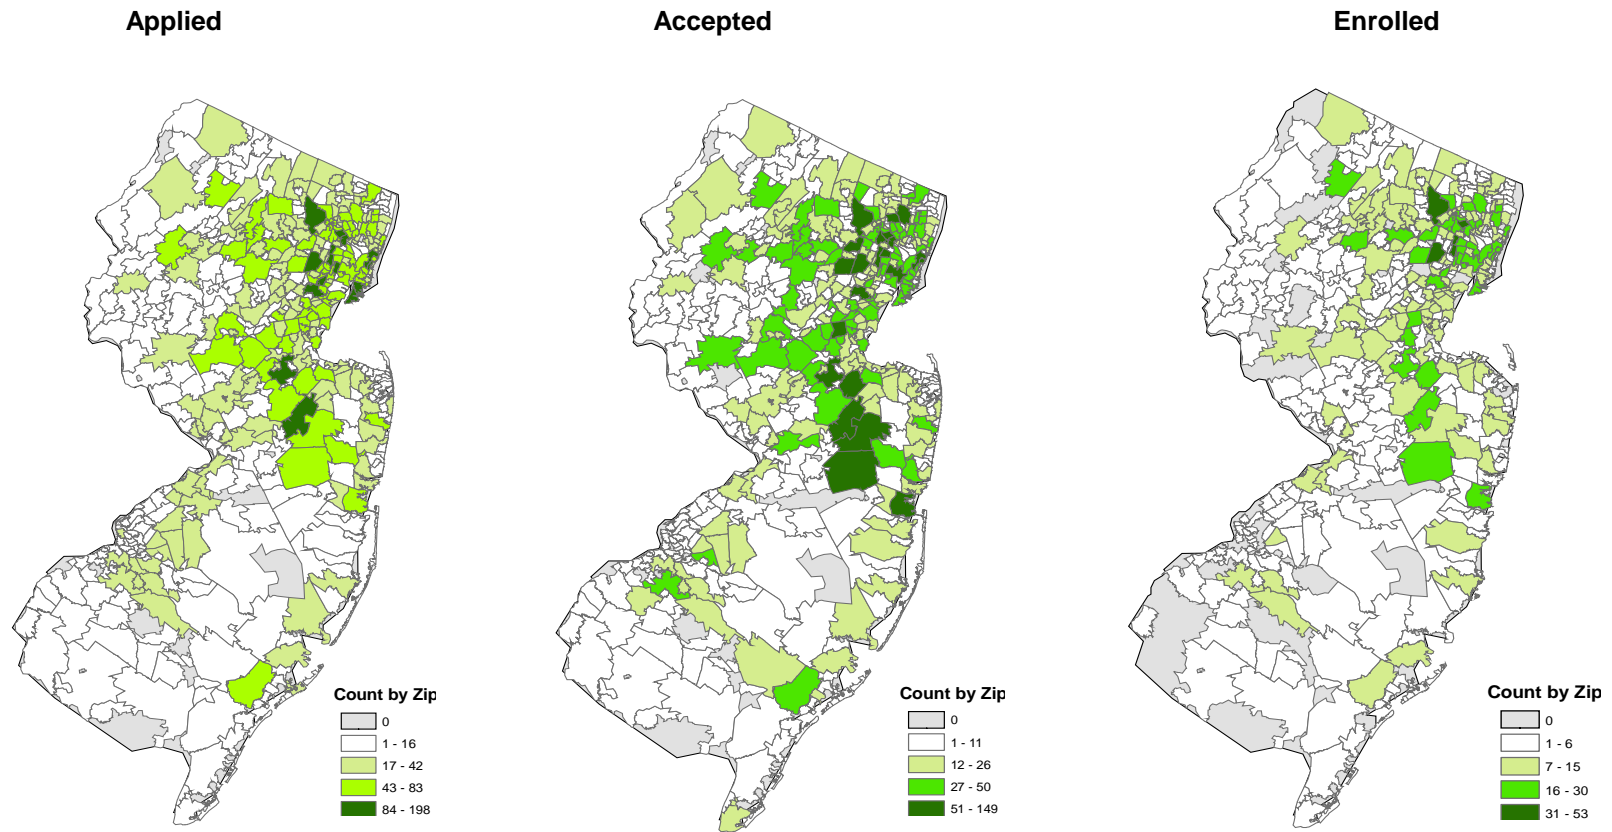

FIGURE 1.6
GEO-DEMOGRAPHIC ANALYSIS OF ENROLLED FULL-TIME, FIRST-TIME FRESHMEN, FALL 2013
BY ZIPCODE

* Based on 99 percent zipcode match of the 11,819 full-time, first-time freshmen who applied from New Jersey in fall 2013

** During Fall 2013, 12,831 full-time, first-time freshmen applied, of whom 8,447 were accepted and 3,030 eventually enrolled at MSU