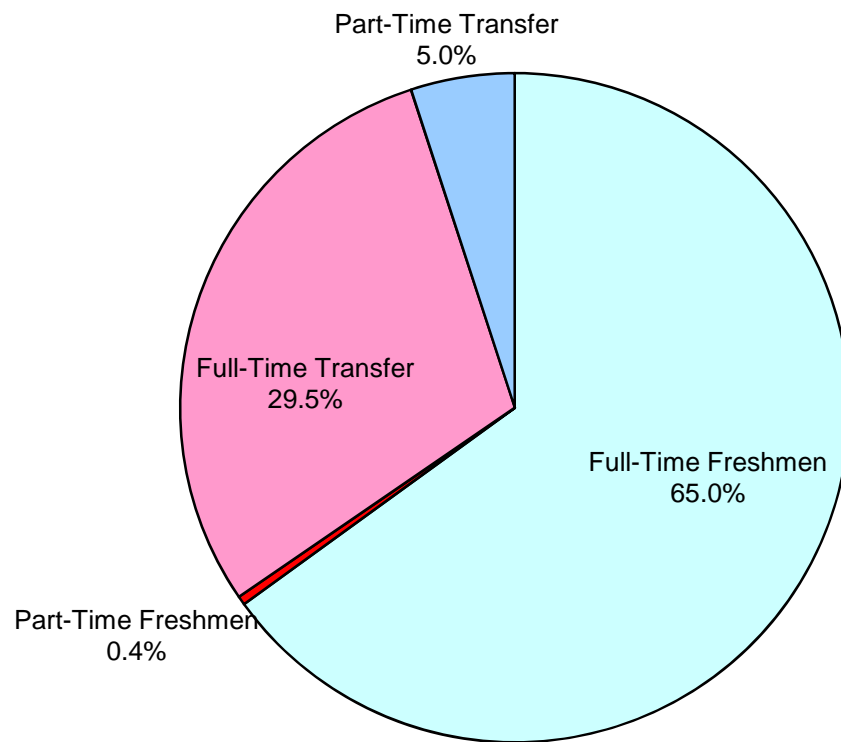

**FIGURE 1.3**  
**NEW UNDERGRADUATES ENTERING MONTCLAIR STATE UNIVERSITY**  
**BY ADMISSION CATEGORY, FALL 2014**

N = 4,444

Source: Institutional Research, Undergraduate Admissions Report, Fall 2014