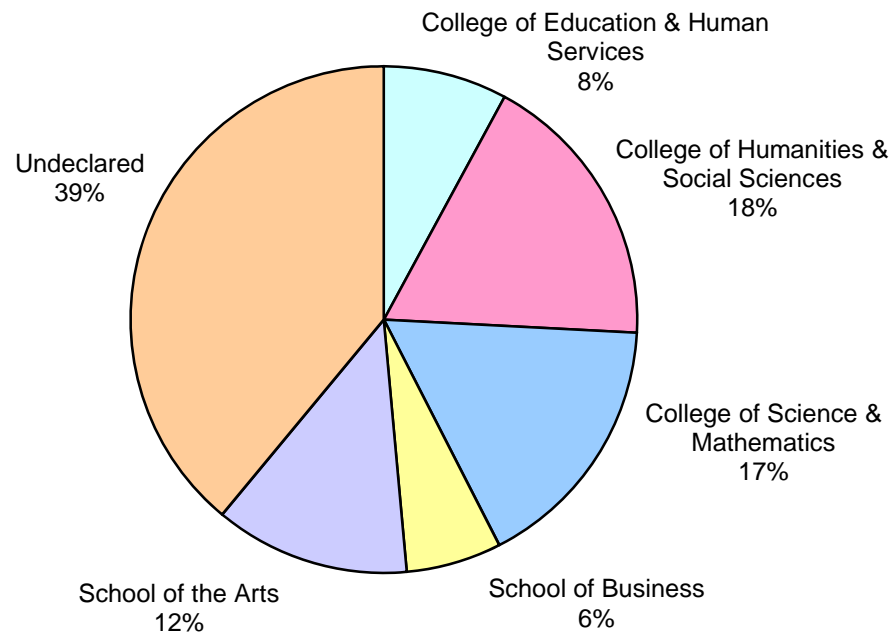

**FIGURE 1.7
FULL-TIME, FIRST-TIME ENROLLED FRESHMEN
WITHIN SCHOOL/COLLEGE,
FALL 2014**

Total=2889
Source: Institutional Research,
SURE Enrollment, Fall 2014