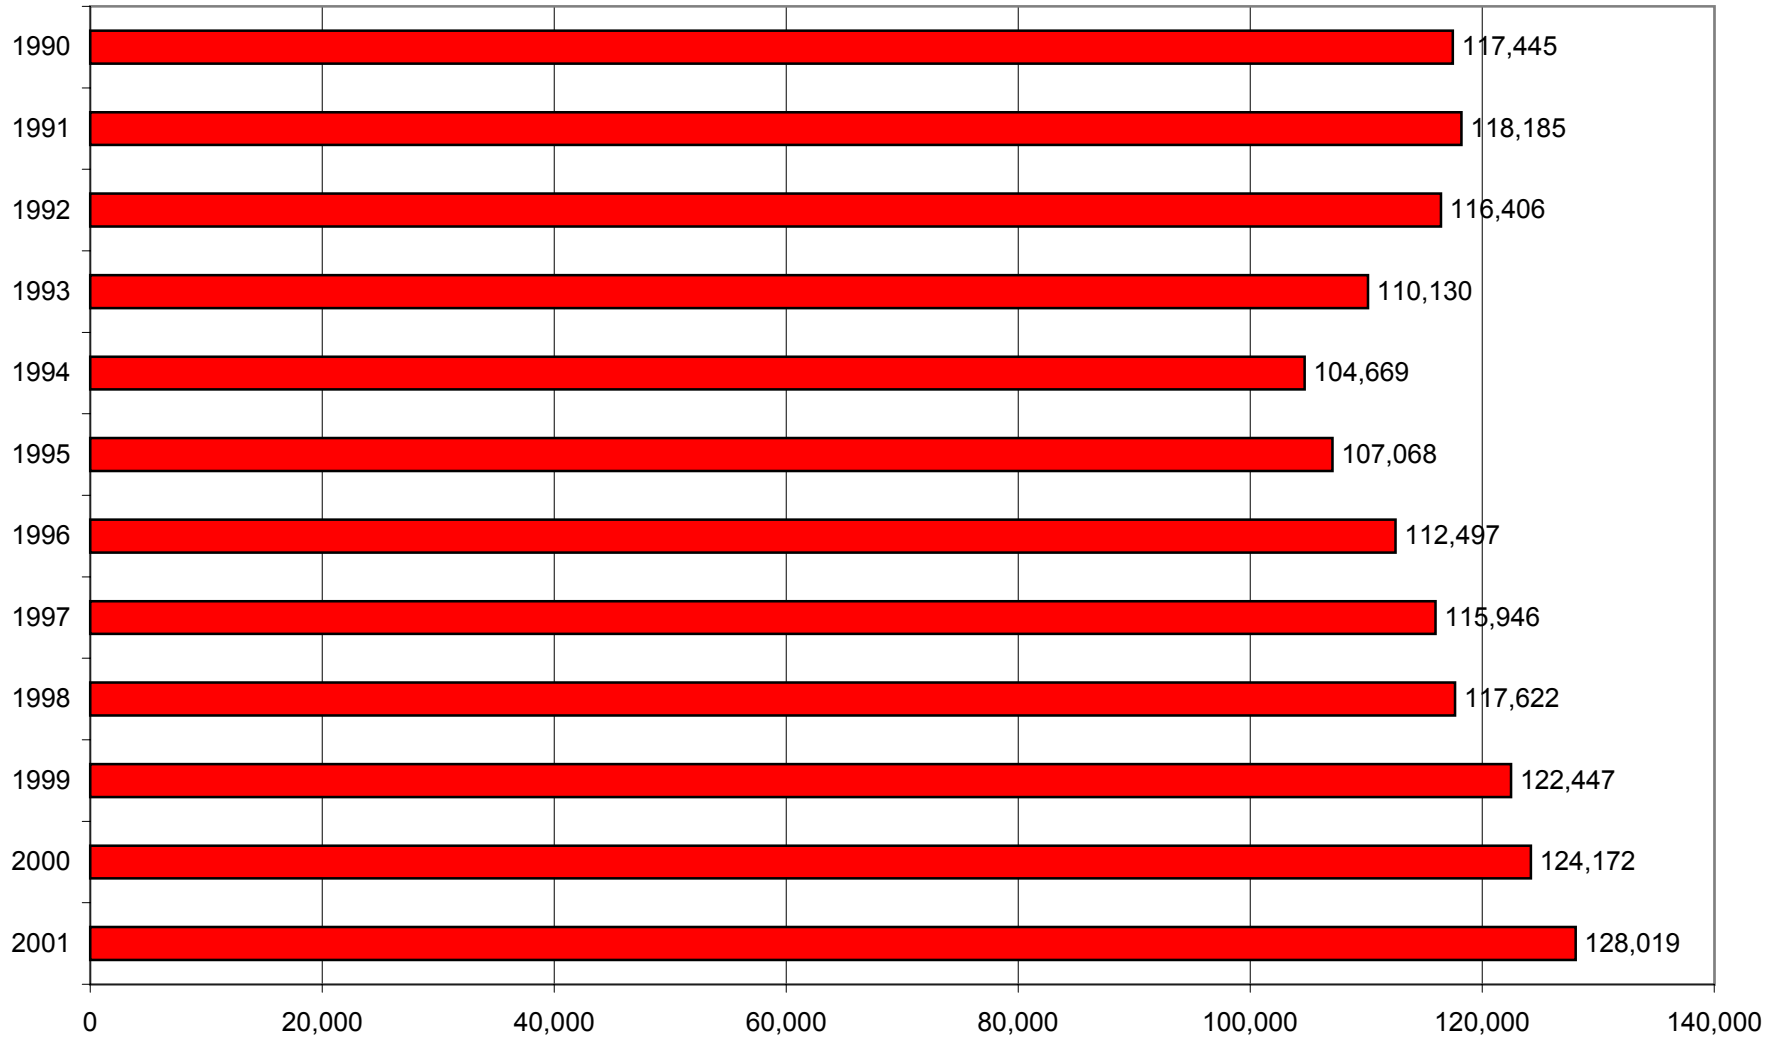

**GRAPH 2**  
**UNDERGRADUATE STUDENT SEMESTER HOURS (SSH) FALL 1990-FALL 2001**

Sources: Registrar's and Institutional Research's Semester Enrollment Reports