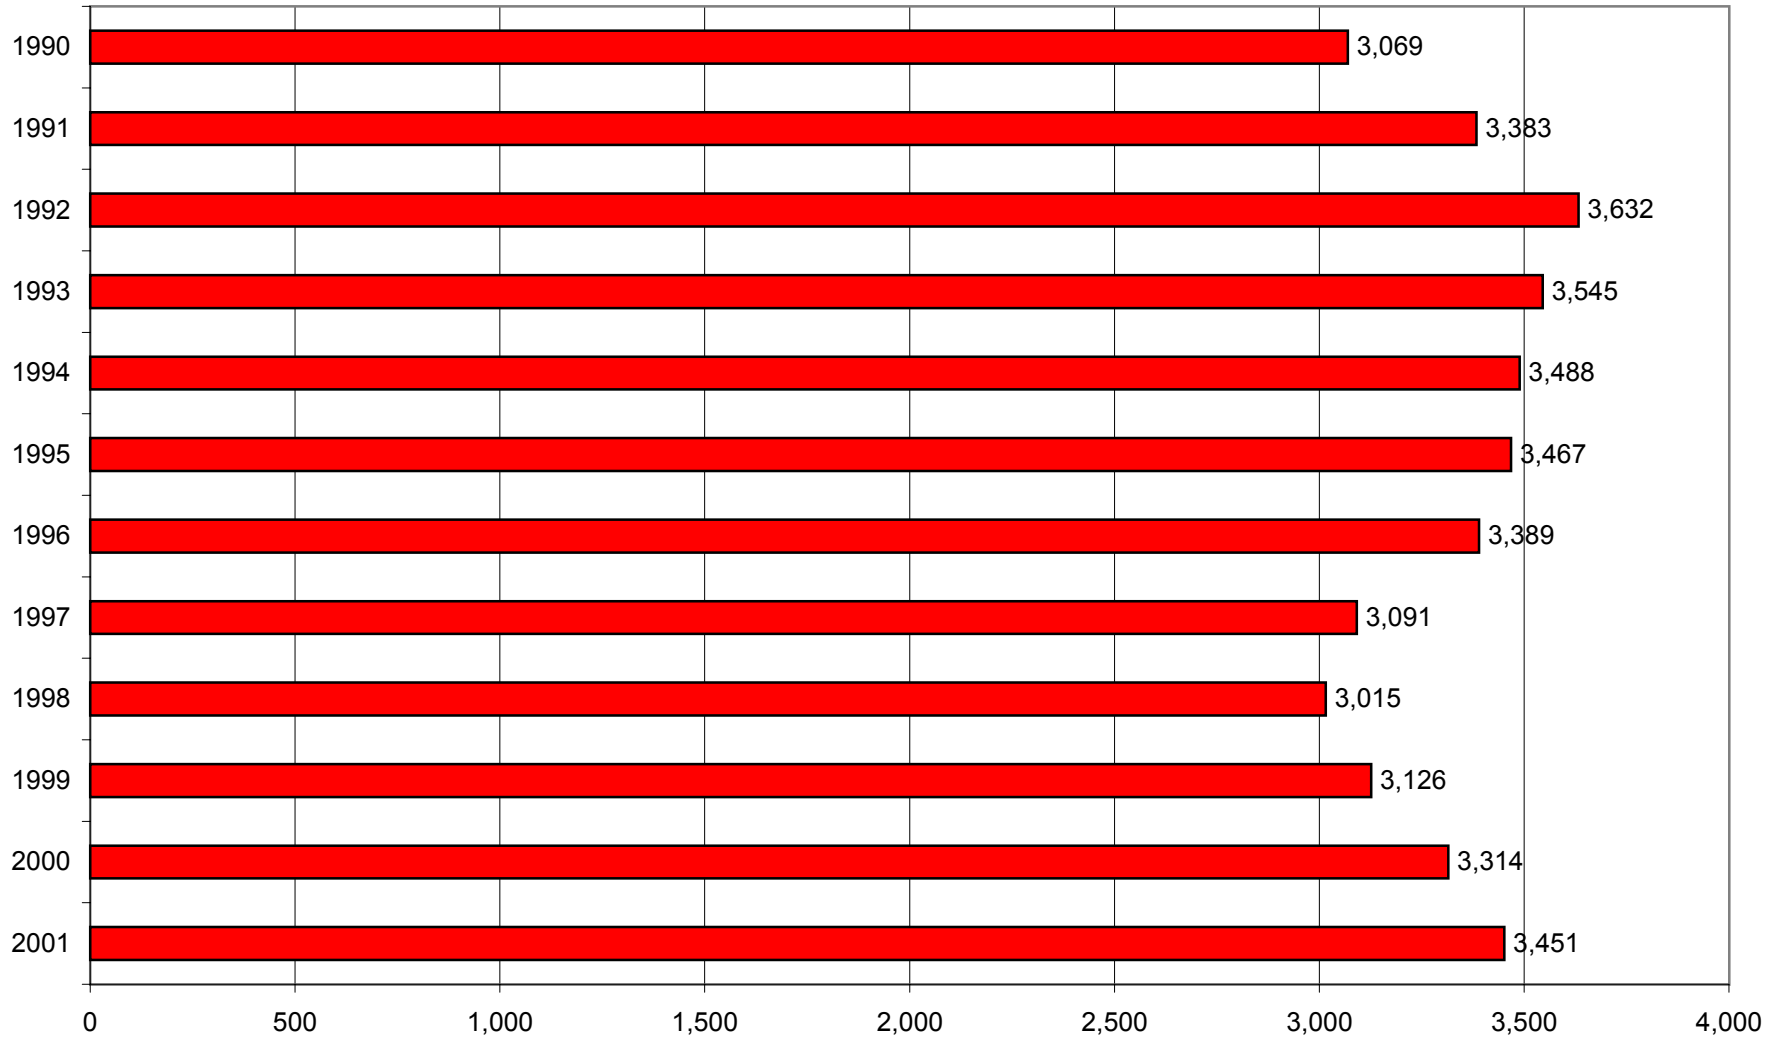

GRAPH 4
GRADUATE HEADCOUNTS FALL 1990-FALL 2001

Sources: Registrar's and Institutional Research's Semester Enrollment Reports