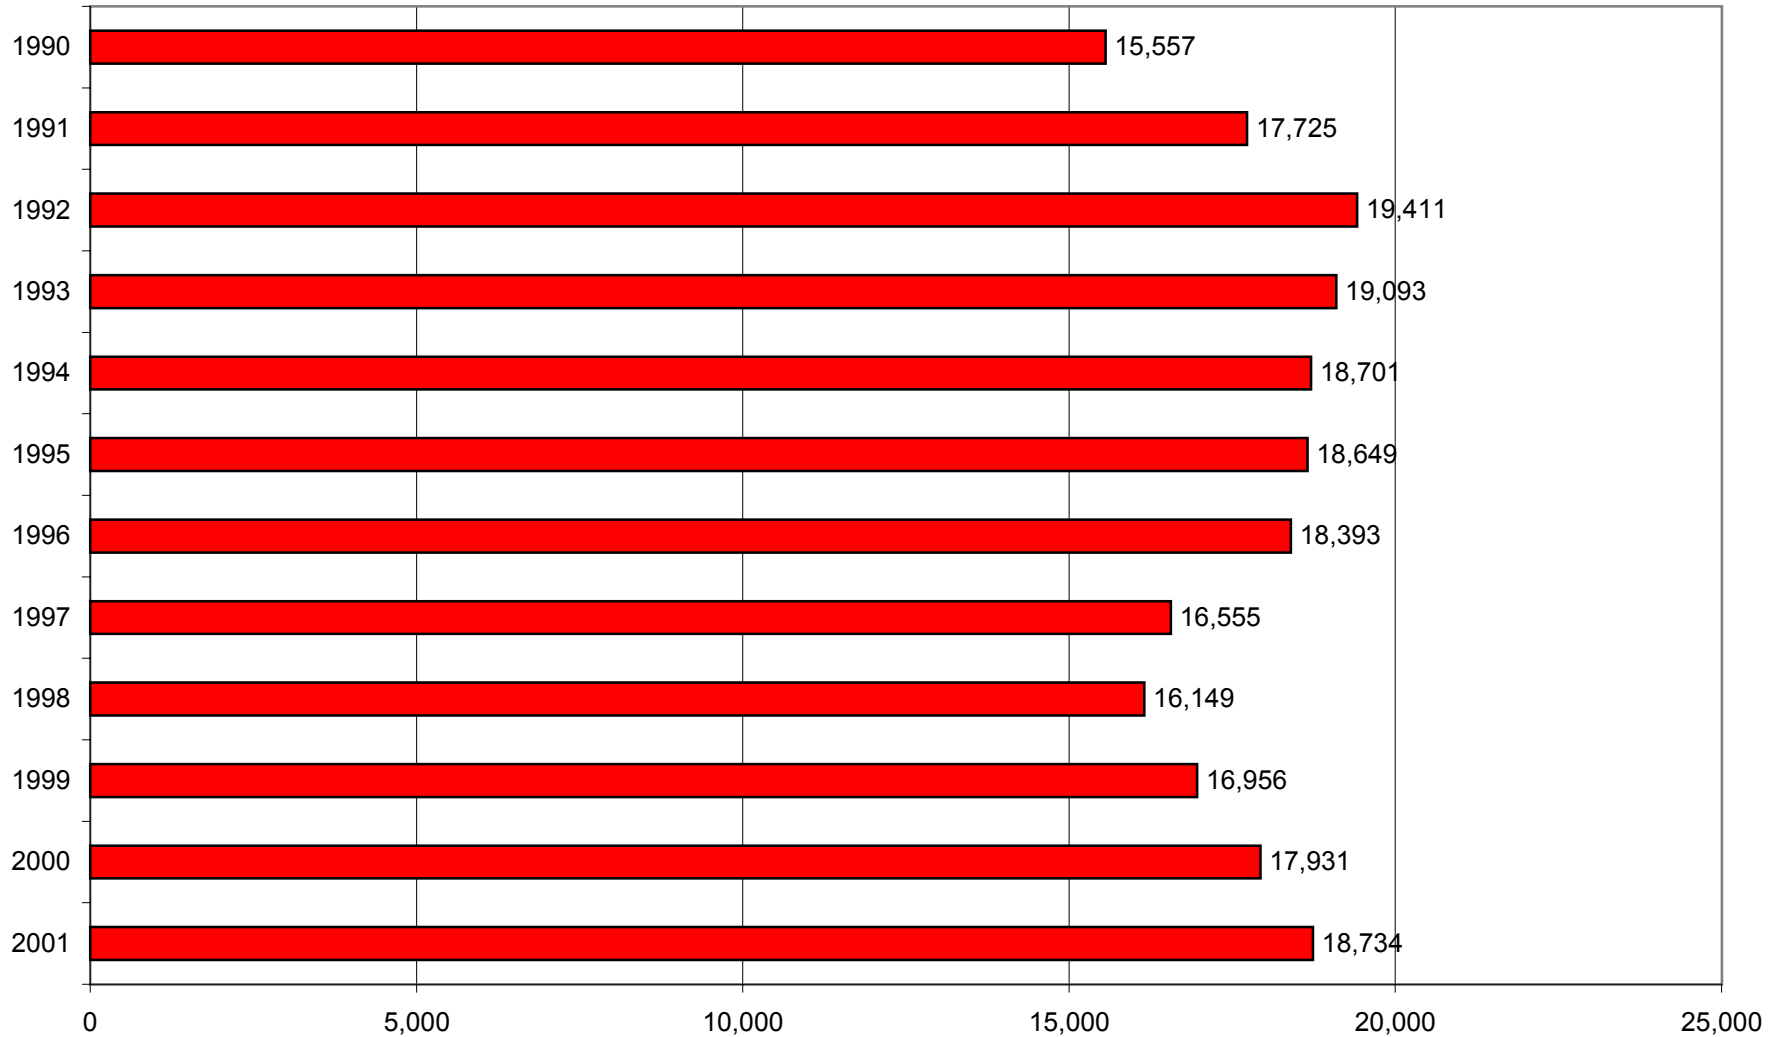

GRAPH 5
GRADUATE STUDENT SEMESTER HOURS (SSH) FALL 1990-FALL 2001

Sources: Registrar's and Institutional Research's Semester Enrollment Reports