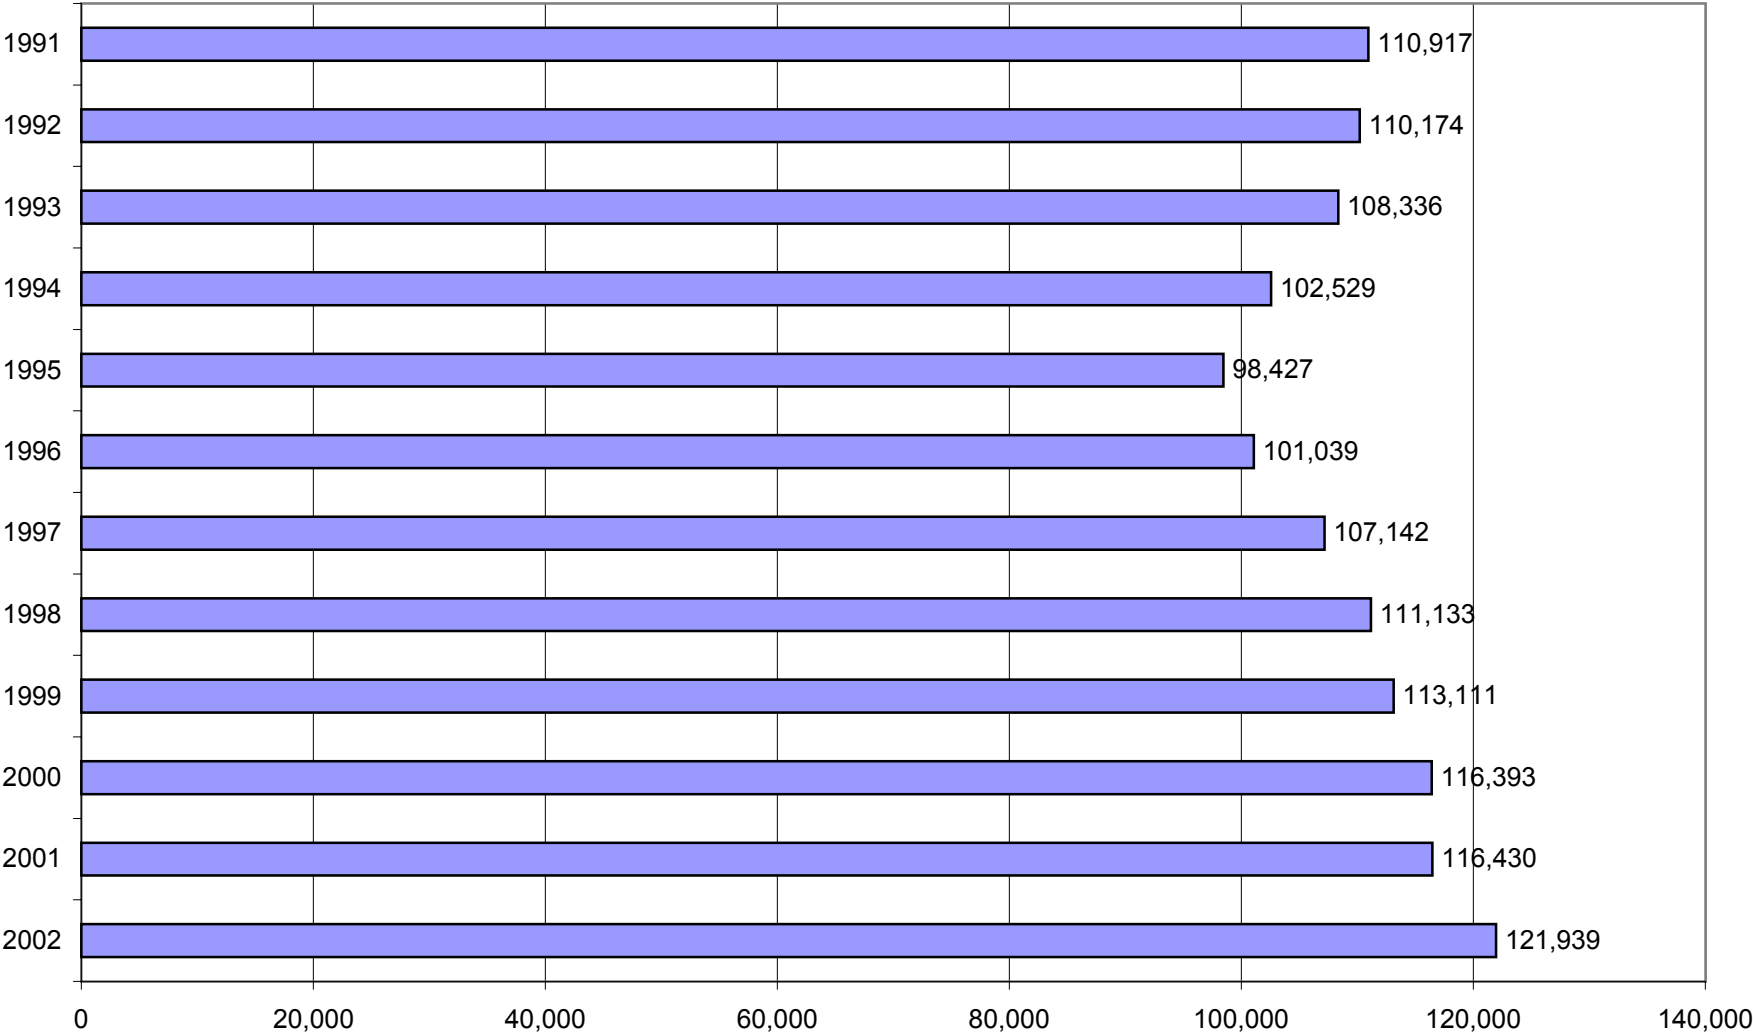

GRAPH 2
UNDERGRADUATE STUDENT SEMESTER HOURS (SSHs), SPRING 1991-SPRING 2002

Sources: Registrar's and Institutional Research's Semester Enrollment Reports