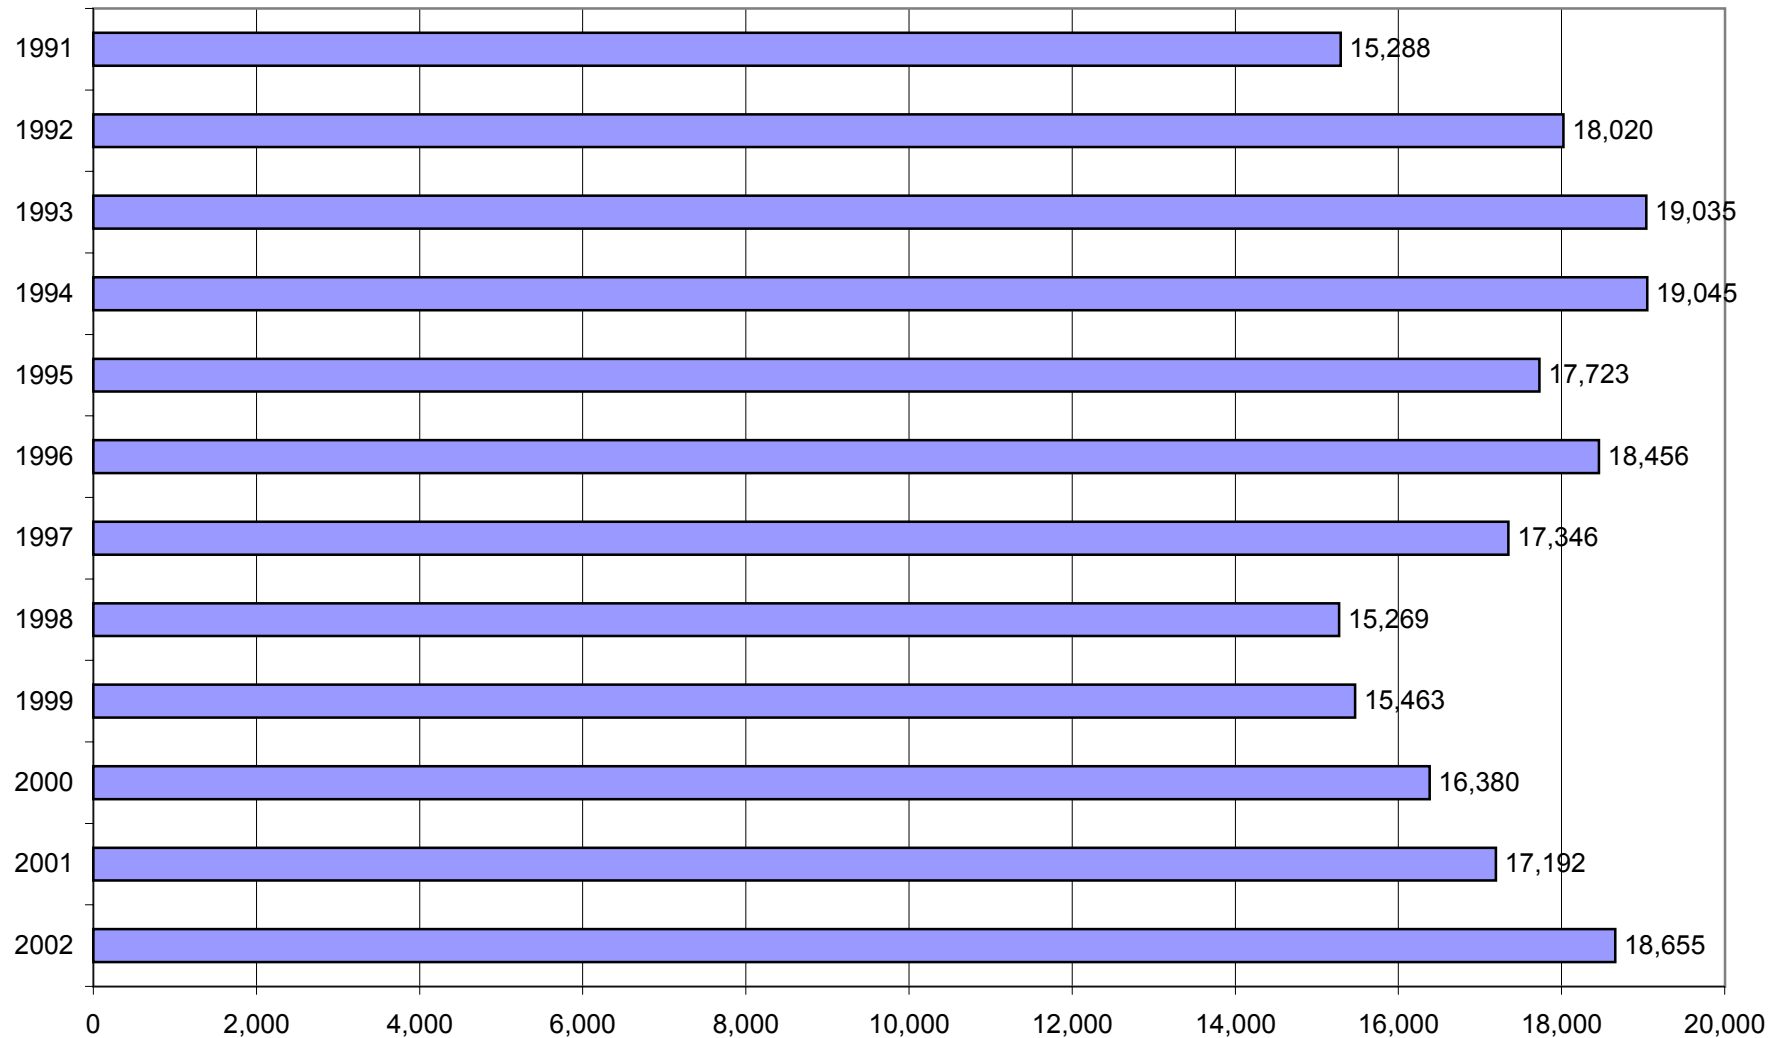

GRAPH 5
GRADUATE STUDENT SEMESTER HOURS (SSHs), SPRING 1991-SPRING 2002

Sources: Registrar's and Institutional Research's Semester Enrollment Reports