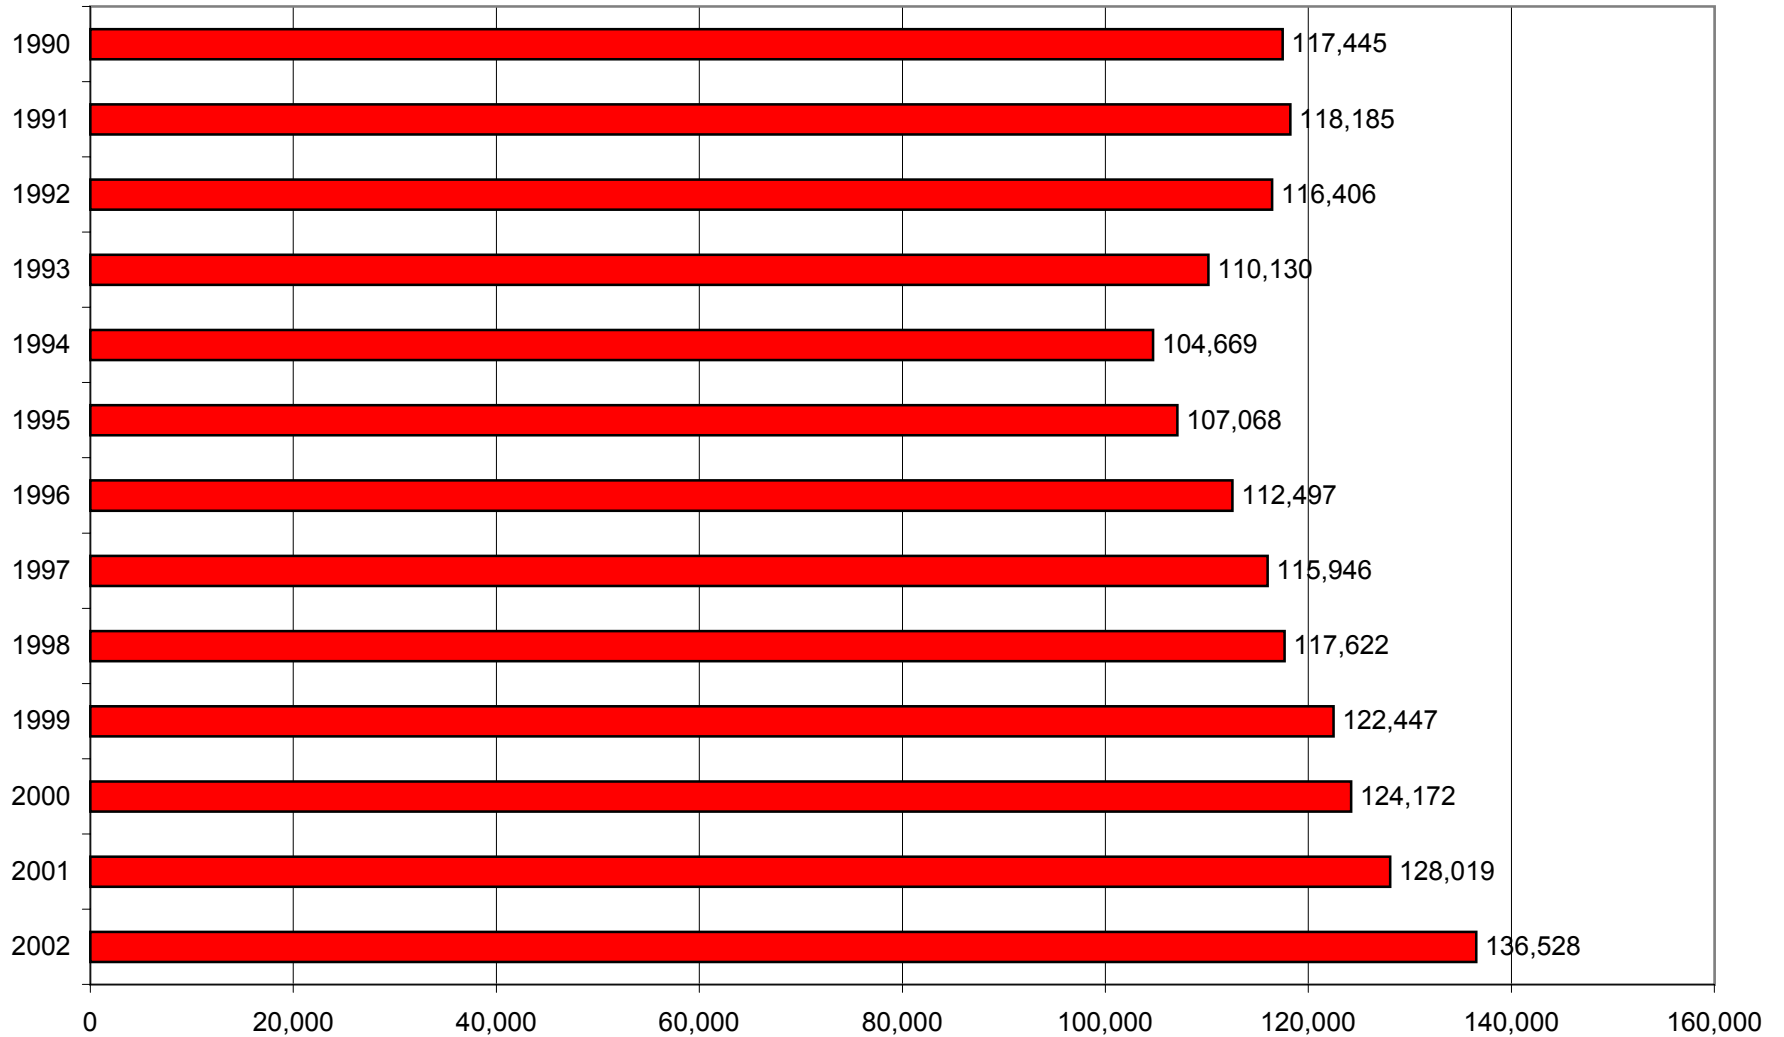

GRAPH 2
UNDERGRADUATE STUDENT SEMESTER HOURS (SSH) FALL 1990-FALL 2002

Sources: Registrar's and Institutional Research's Semester Enrollment Reports