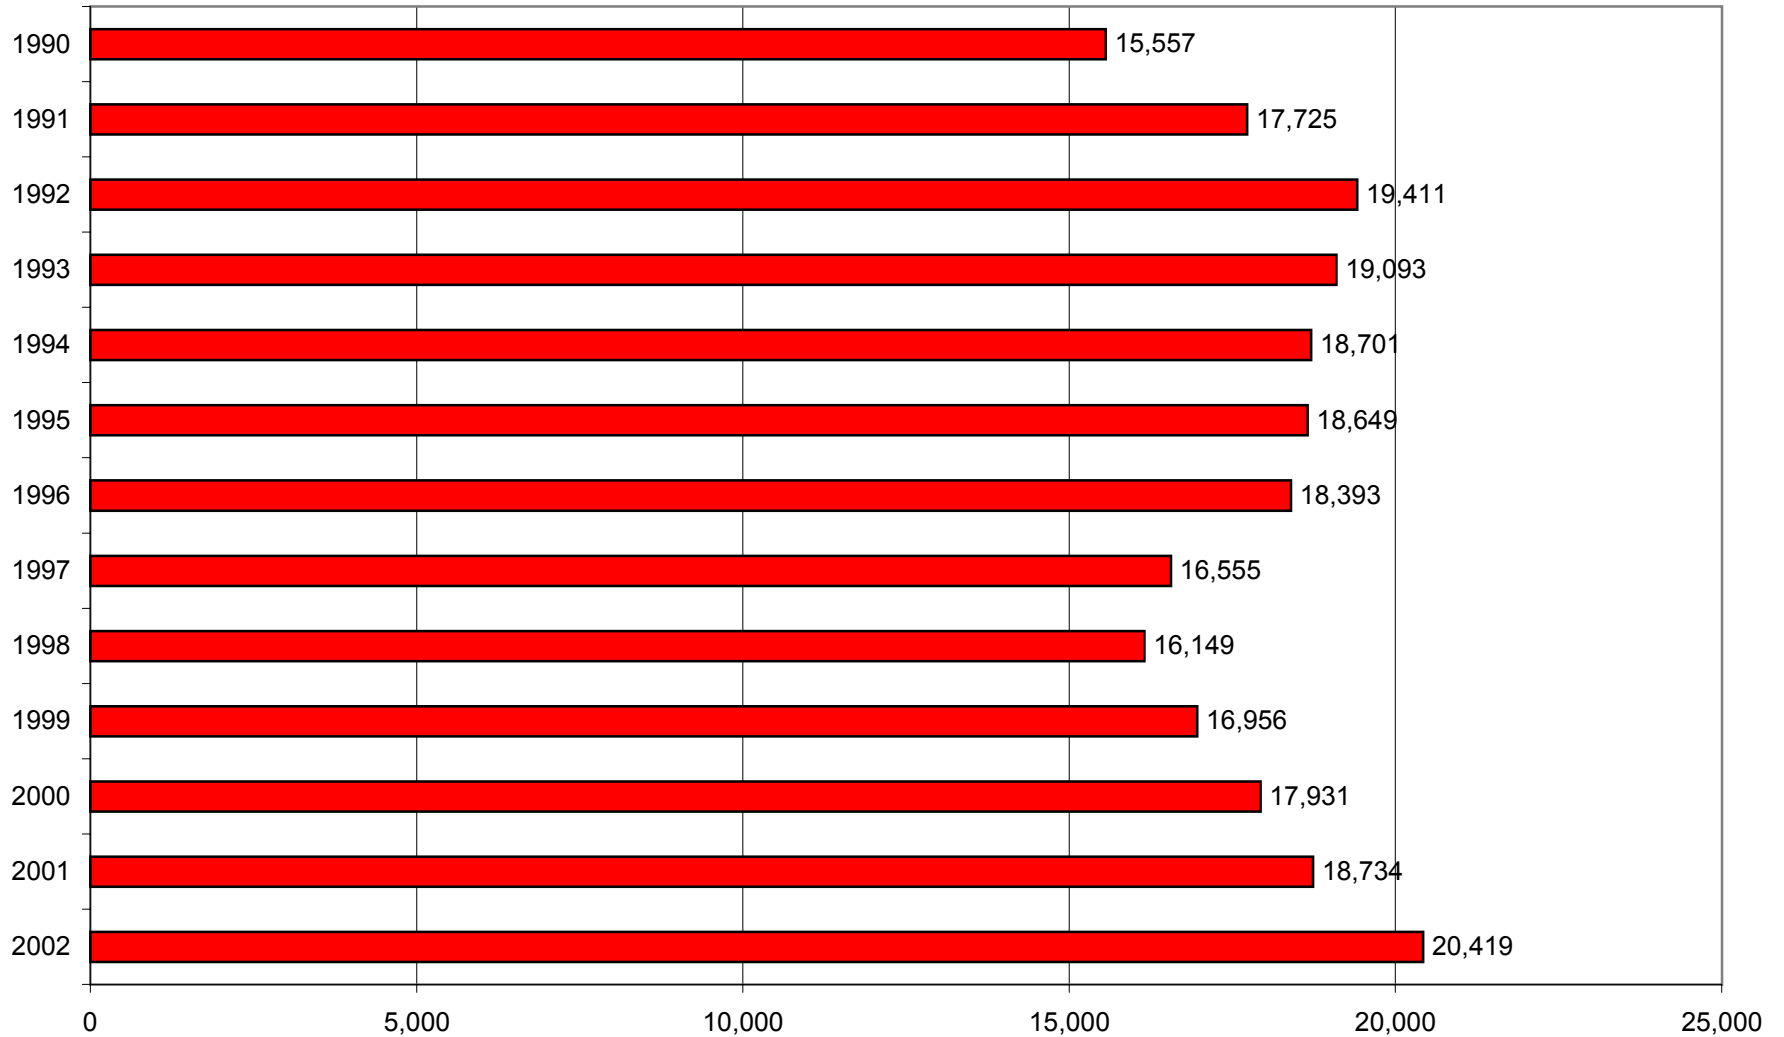

GRAPH 5
GRADUATE STUDENT SEMESTER HOURS (SSH) FALL 1990-FALL 2002

Sources: Registrar's and Institutional Research's Semester Enrollment Reports