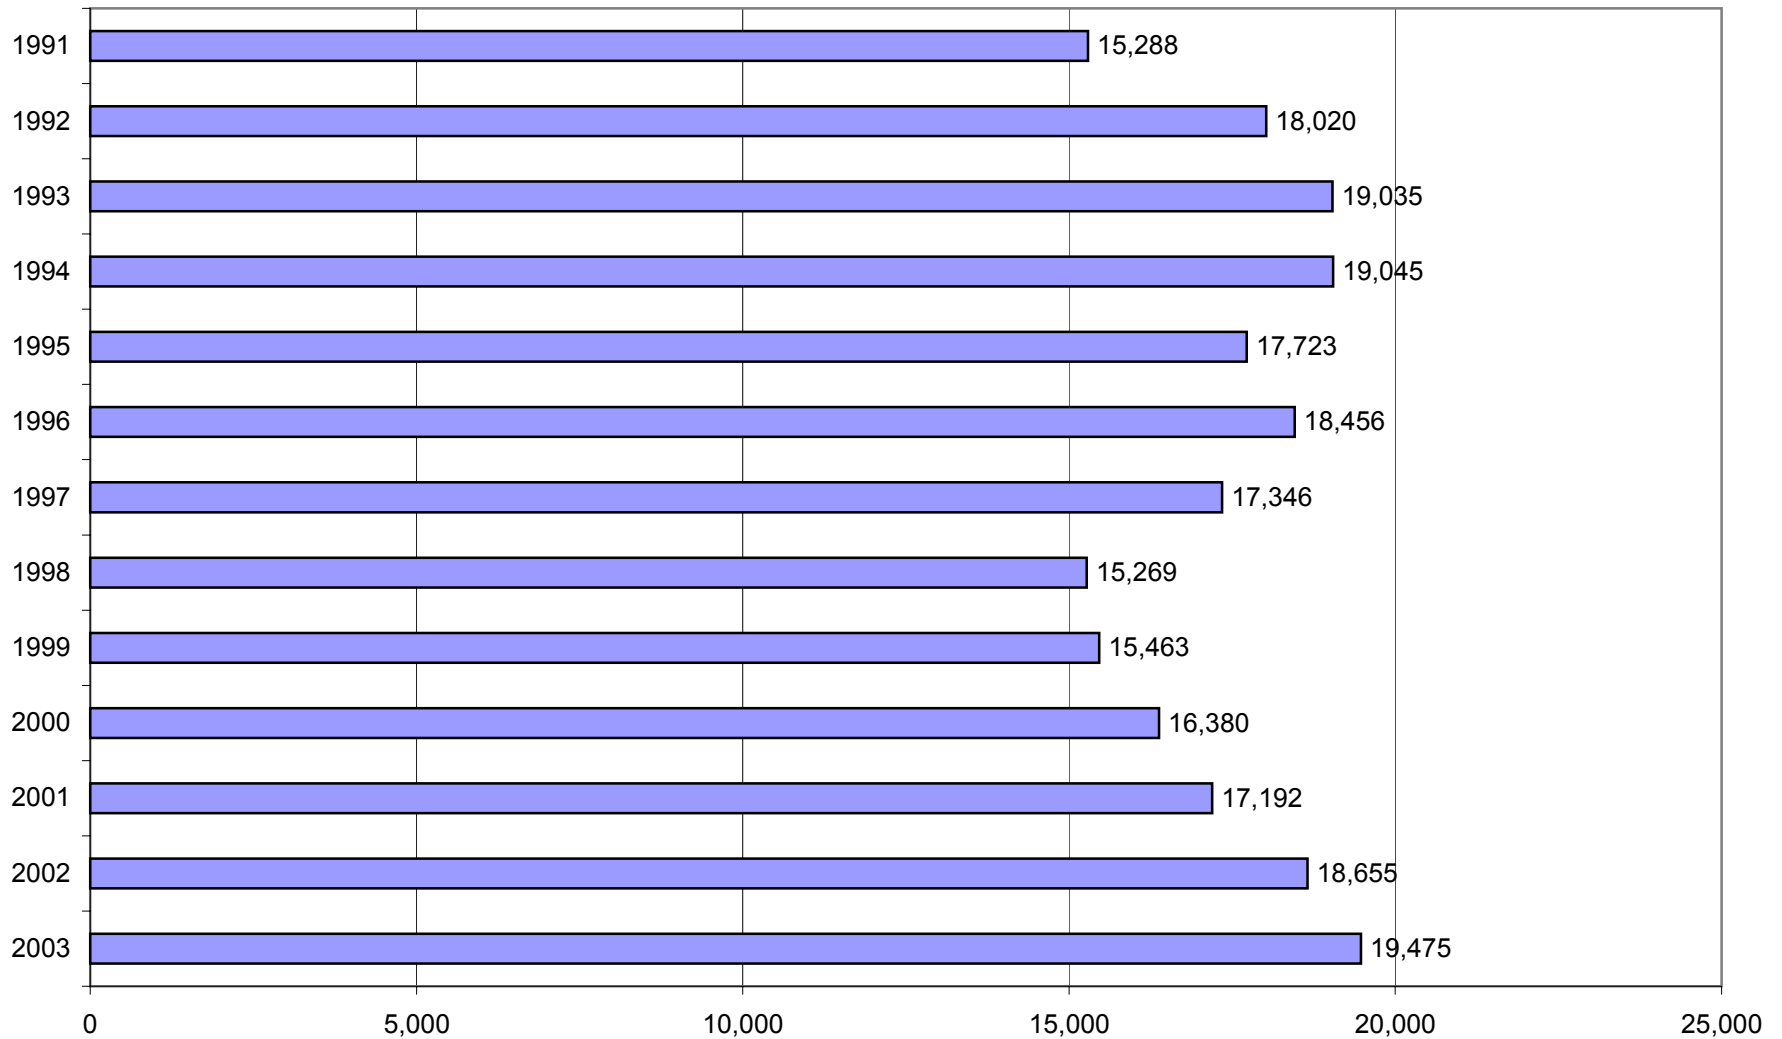

GRAPH 5
GRADUATE STUDENT SEMESTER HOURS (SSHs), SPRING 1991-SPRING 2003

Sources: Registrar's and Institutional Research's Semester Enrollment Reports