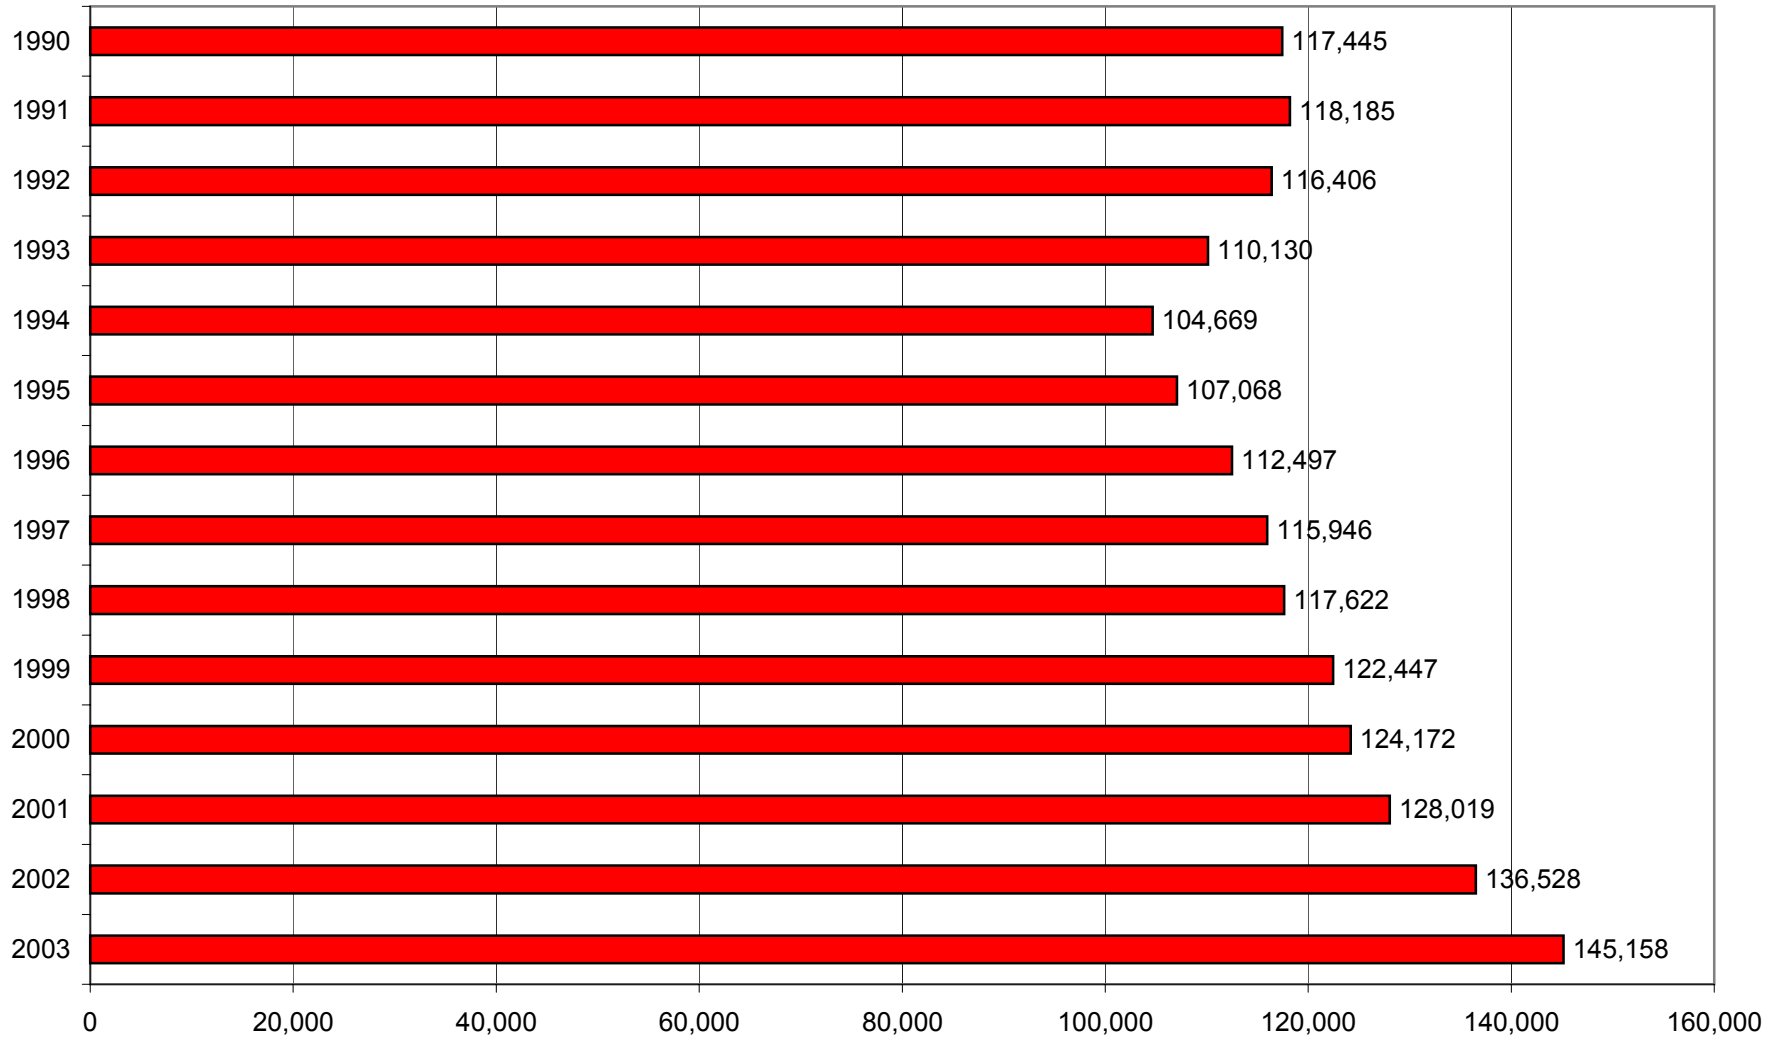

GRAPH 2
UNDERGRADUATE STUDENT SEMESTER HOURS (SSH) FALL 1990-FALL 2003

Sources: Registrar's and Institutional Research's Semester Enrollment Reports