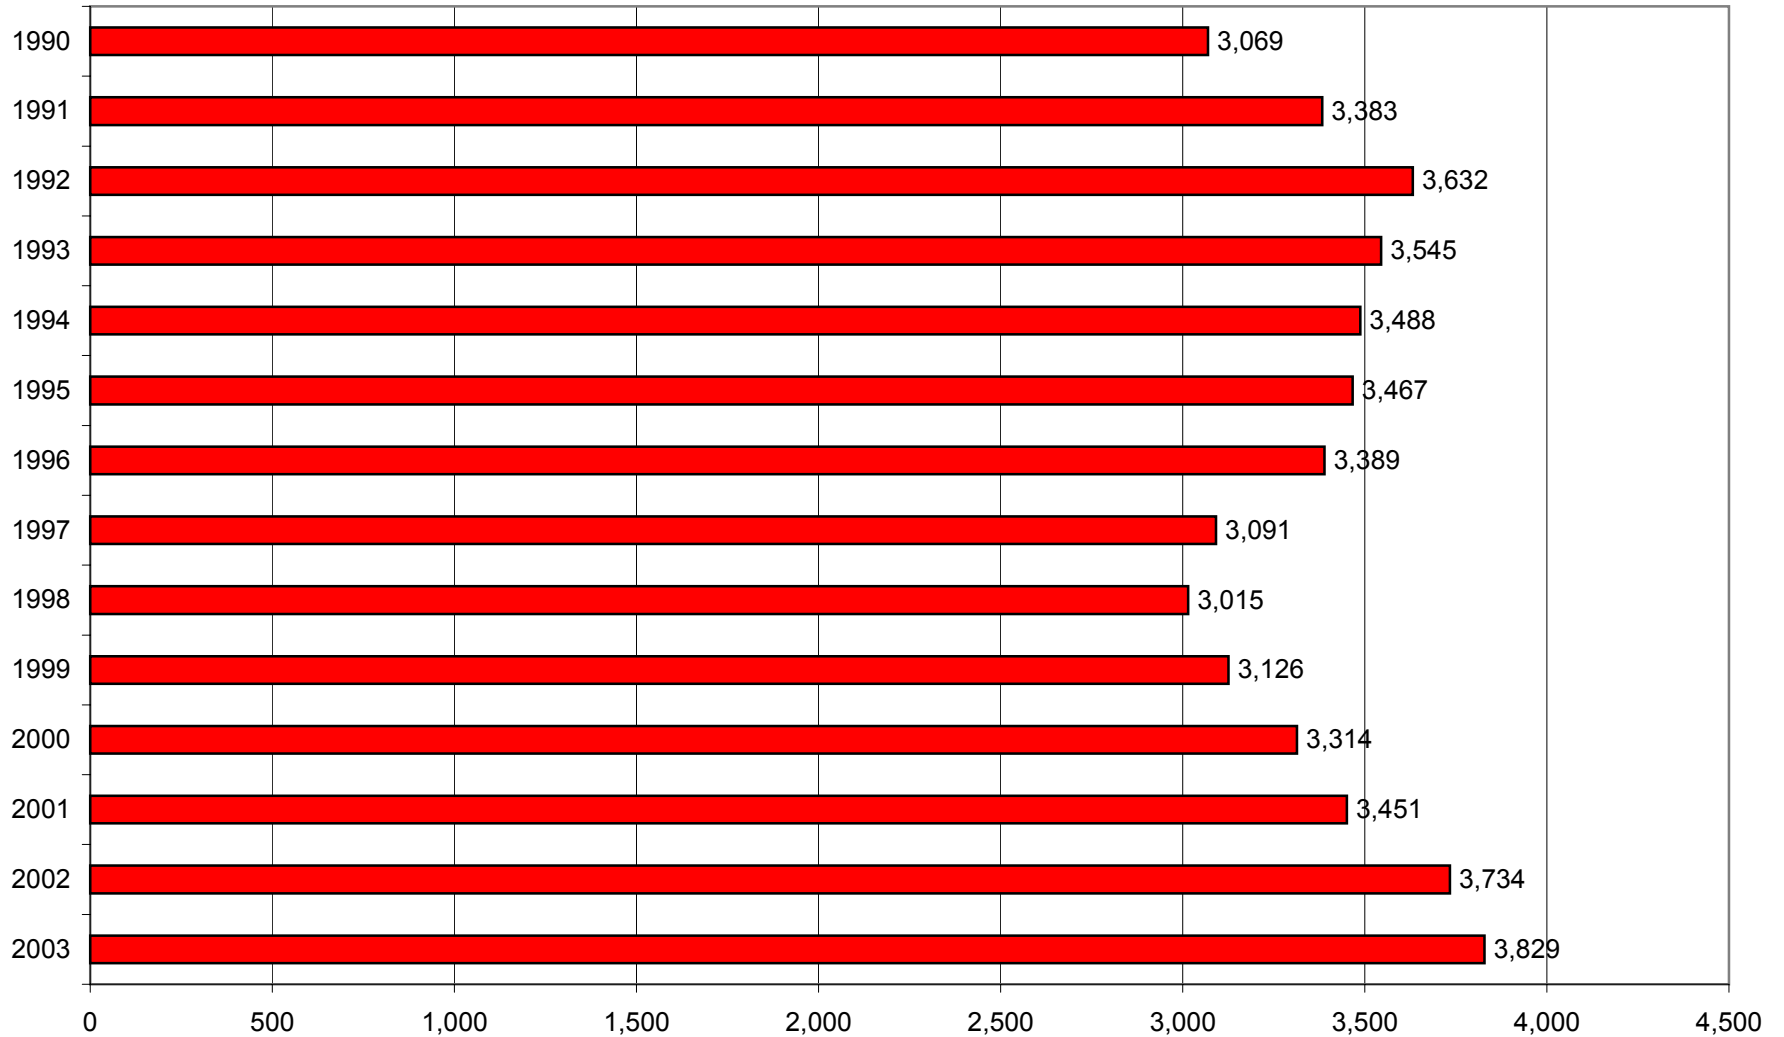

GRAPH 4
GRADUATE HEADCOUNTS FALL 1990-FALL 2003

Sources: Registrar's and Institutional Research's Semester Enrollment Reports