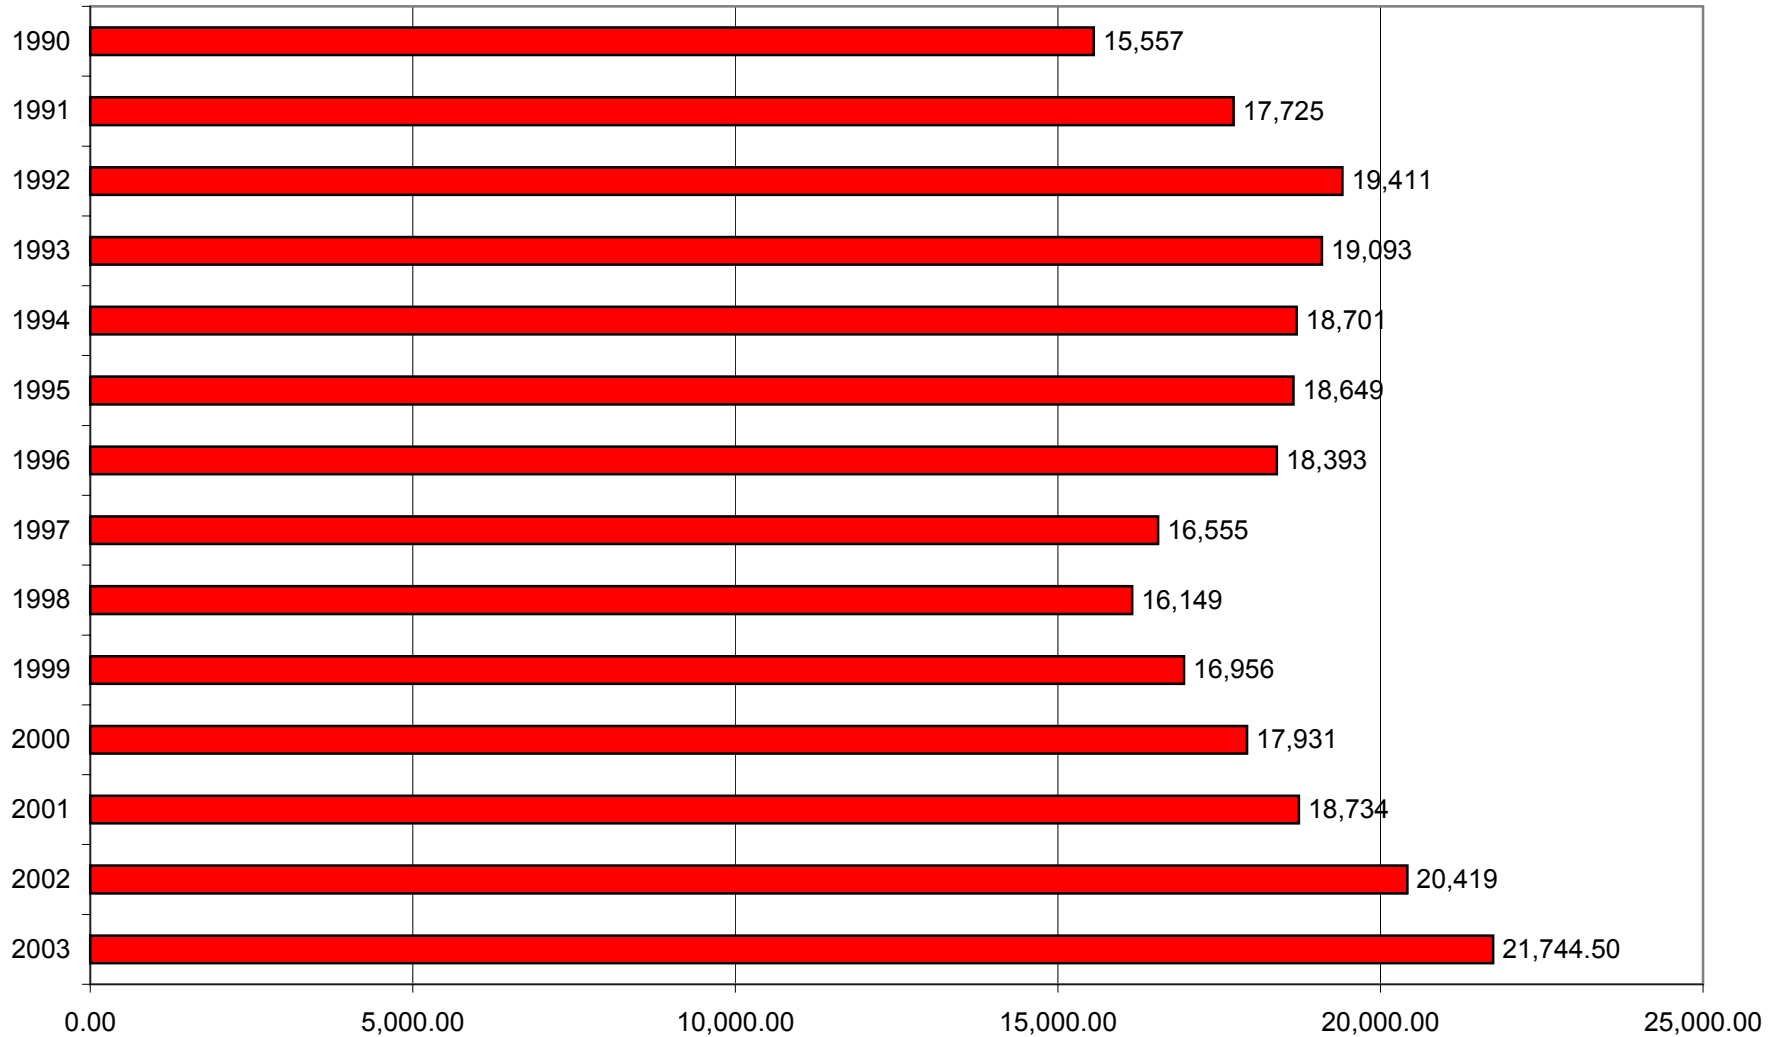

GRAPH 5
GRADUATE STUDENT SEMESTER HOURS (SSH) FALL 1990-FALL 2003

Sources: Registrar's and Institutional Research's Semester Enrollment Reports