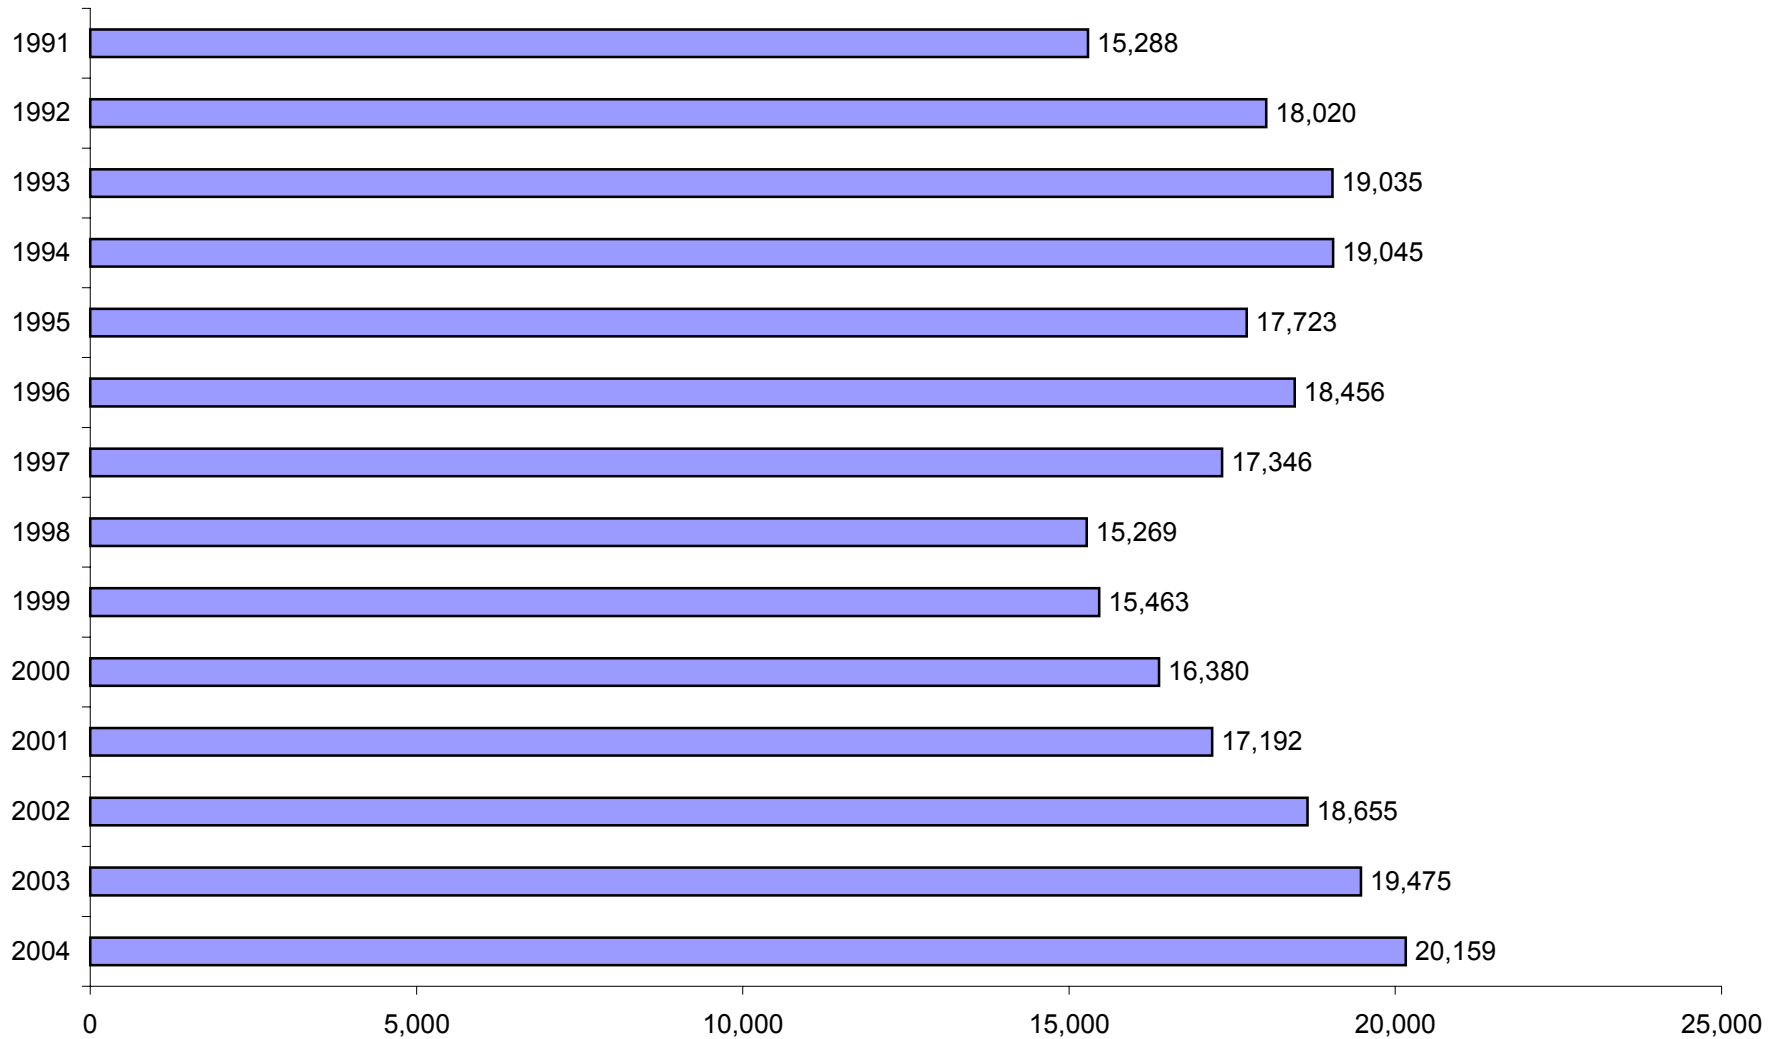

GRAPH 5
GRADUATE STUDENT SEMESTER HOURS (SSHs), SPRING 1991-SPRING 2004

Sources: Registrar's and Institutional Research's Semester Enrollment Reports