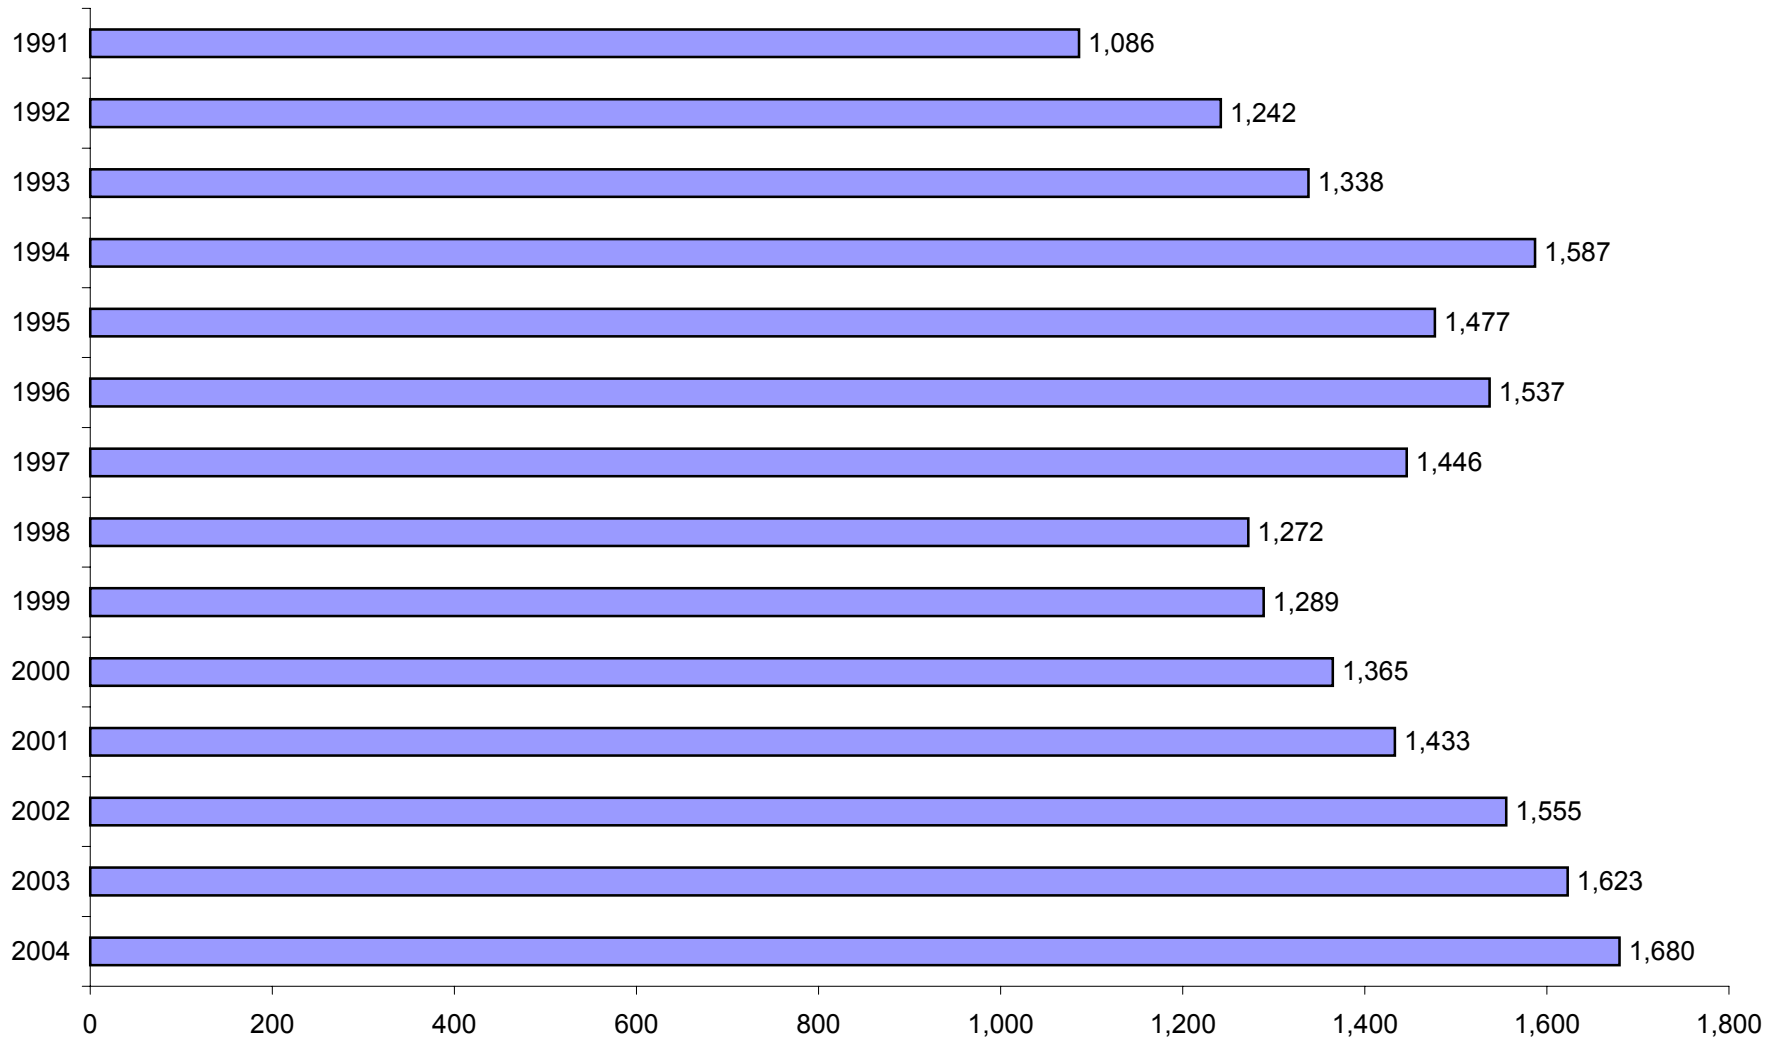

GRAPH 6
GRADUATE FULL-TIME EQUIVALENTS (FTEs), SPRING 1991-SPRING 2004

Sources: Registrar's and Institutional Research's Semester Enrollment Reports