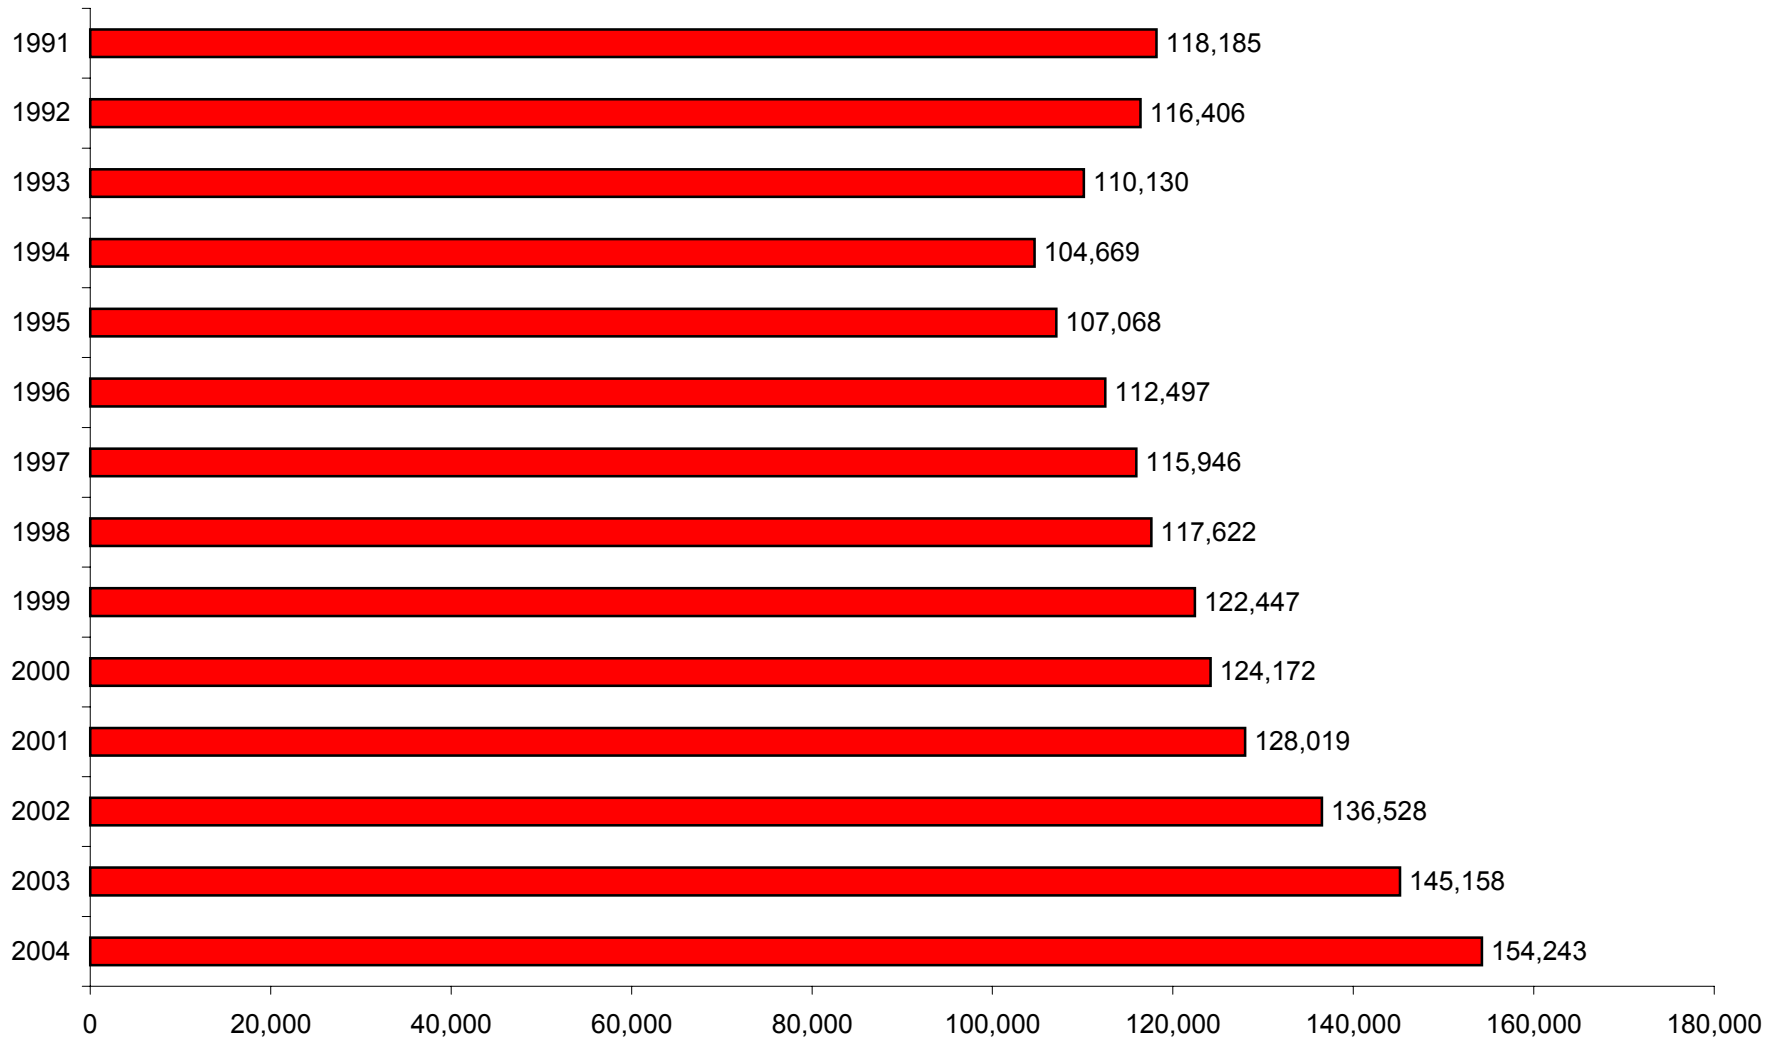

GRAPH 2
UNDERGRADUATE STUDENT SEMESTER HOURS (SSH) FALL 1991-FALL 2004

Sources: Registrar's and Institutional Research's Semester Enrollment Reports