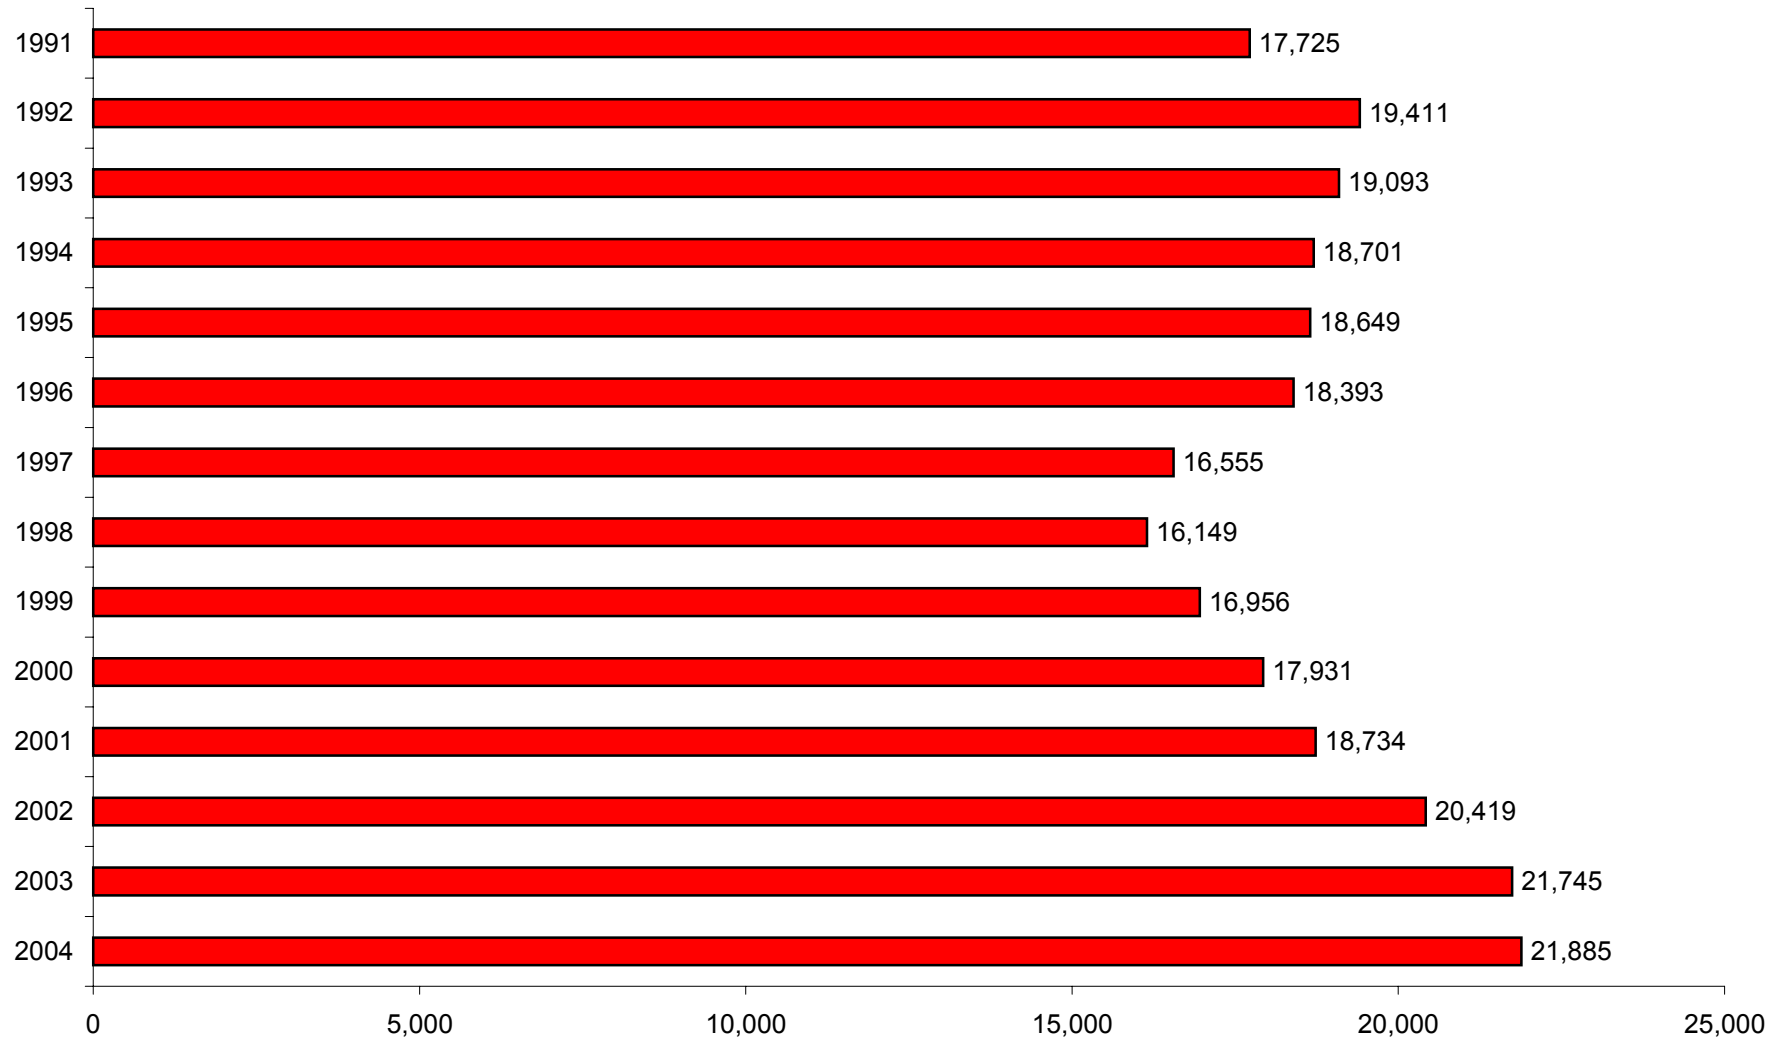

GRAPH 5
GRADUATE STUDENT SEMESTER HOURS (SSH) FALL 1991-FALL 2004

Sources: Registrar's and Institutional Research's Semester Enrollment Reports