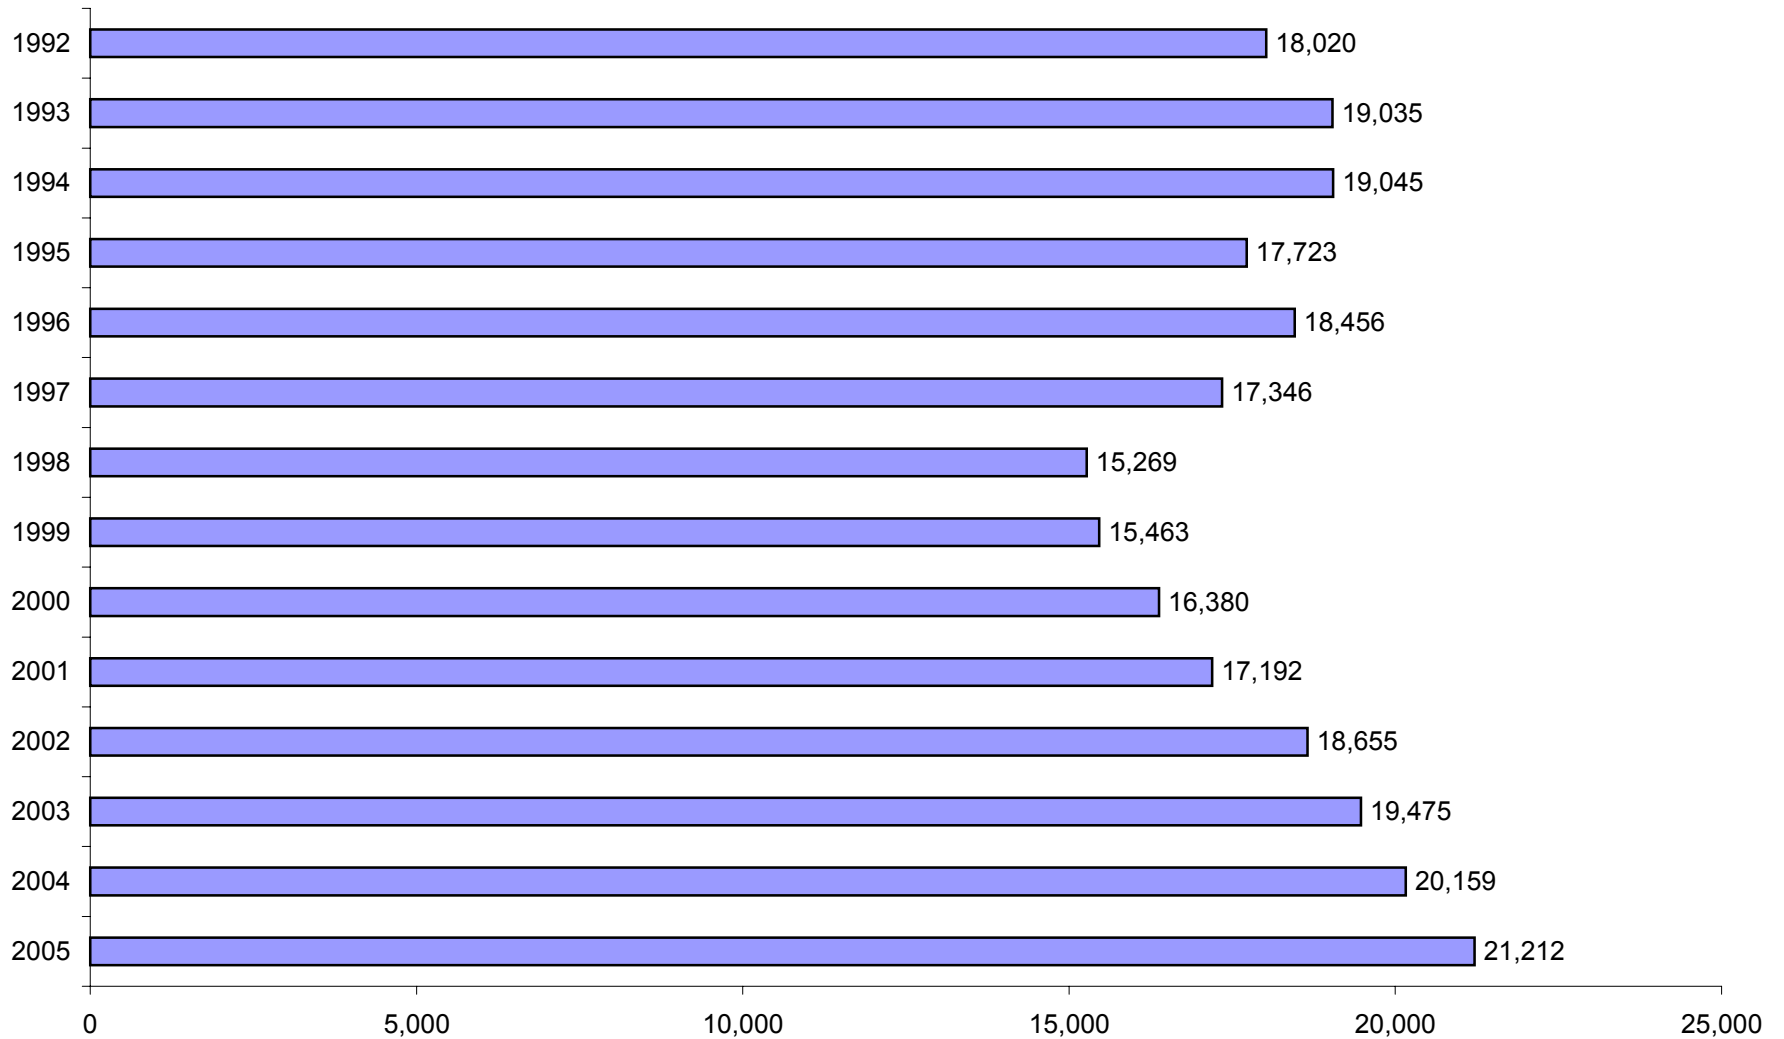

GRAPH 5
GRADUATE STUDENT SEMESTER HOURS (SSHs), SPRING 1992-SPRING 2005

Sources: Registrar's and Institutional Research's Semester Enrollment Reports