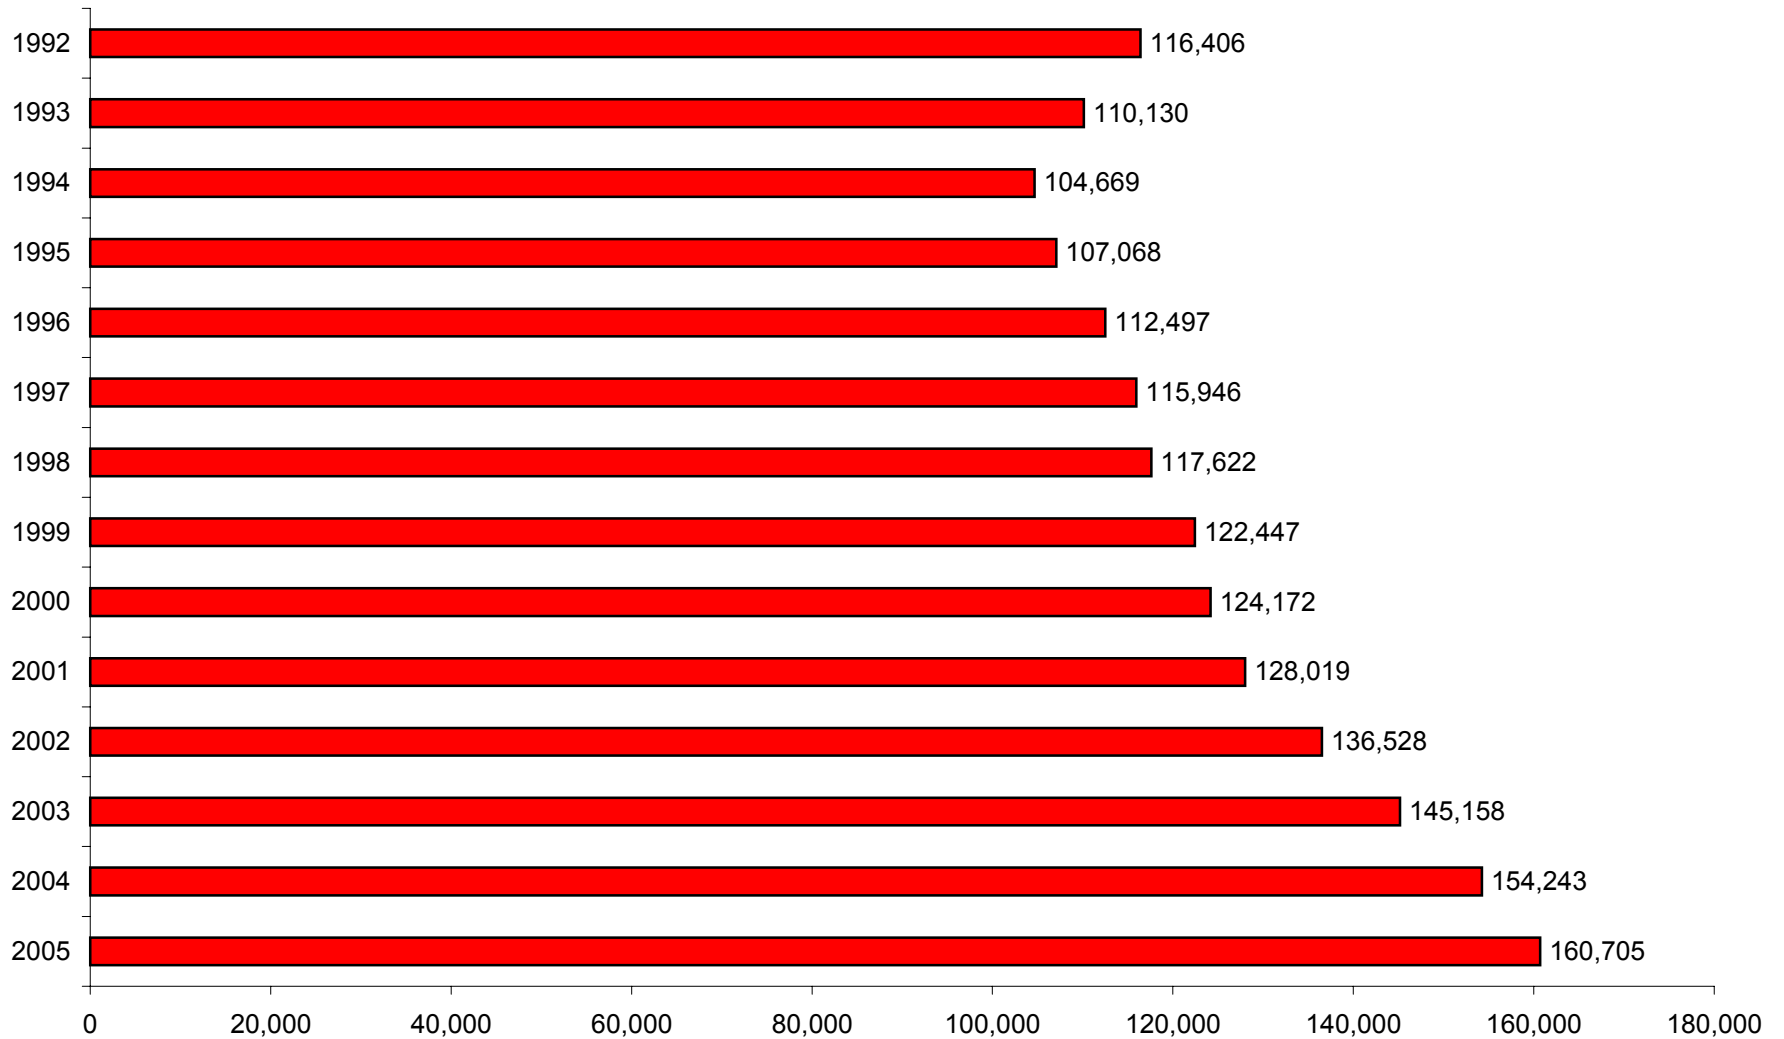

GRAPH 2
UNDERGRADUATE STUDENT SEMESTER HOURS (SSH) FALL 1992-FALL 2005

Sources: Registrar's and Institutional Research's Semester Enrollment Reports