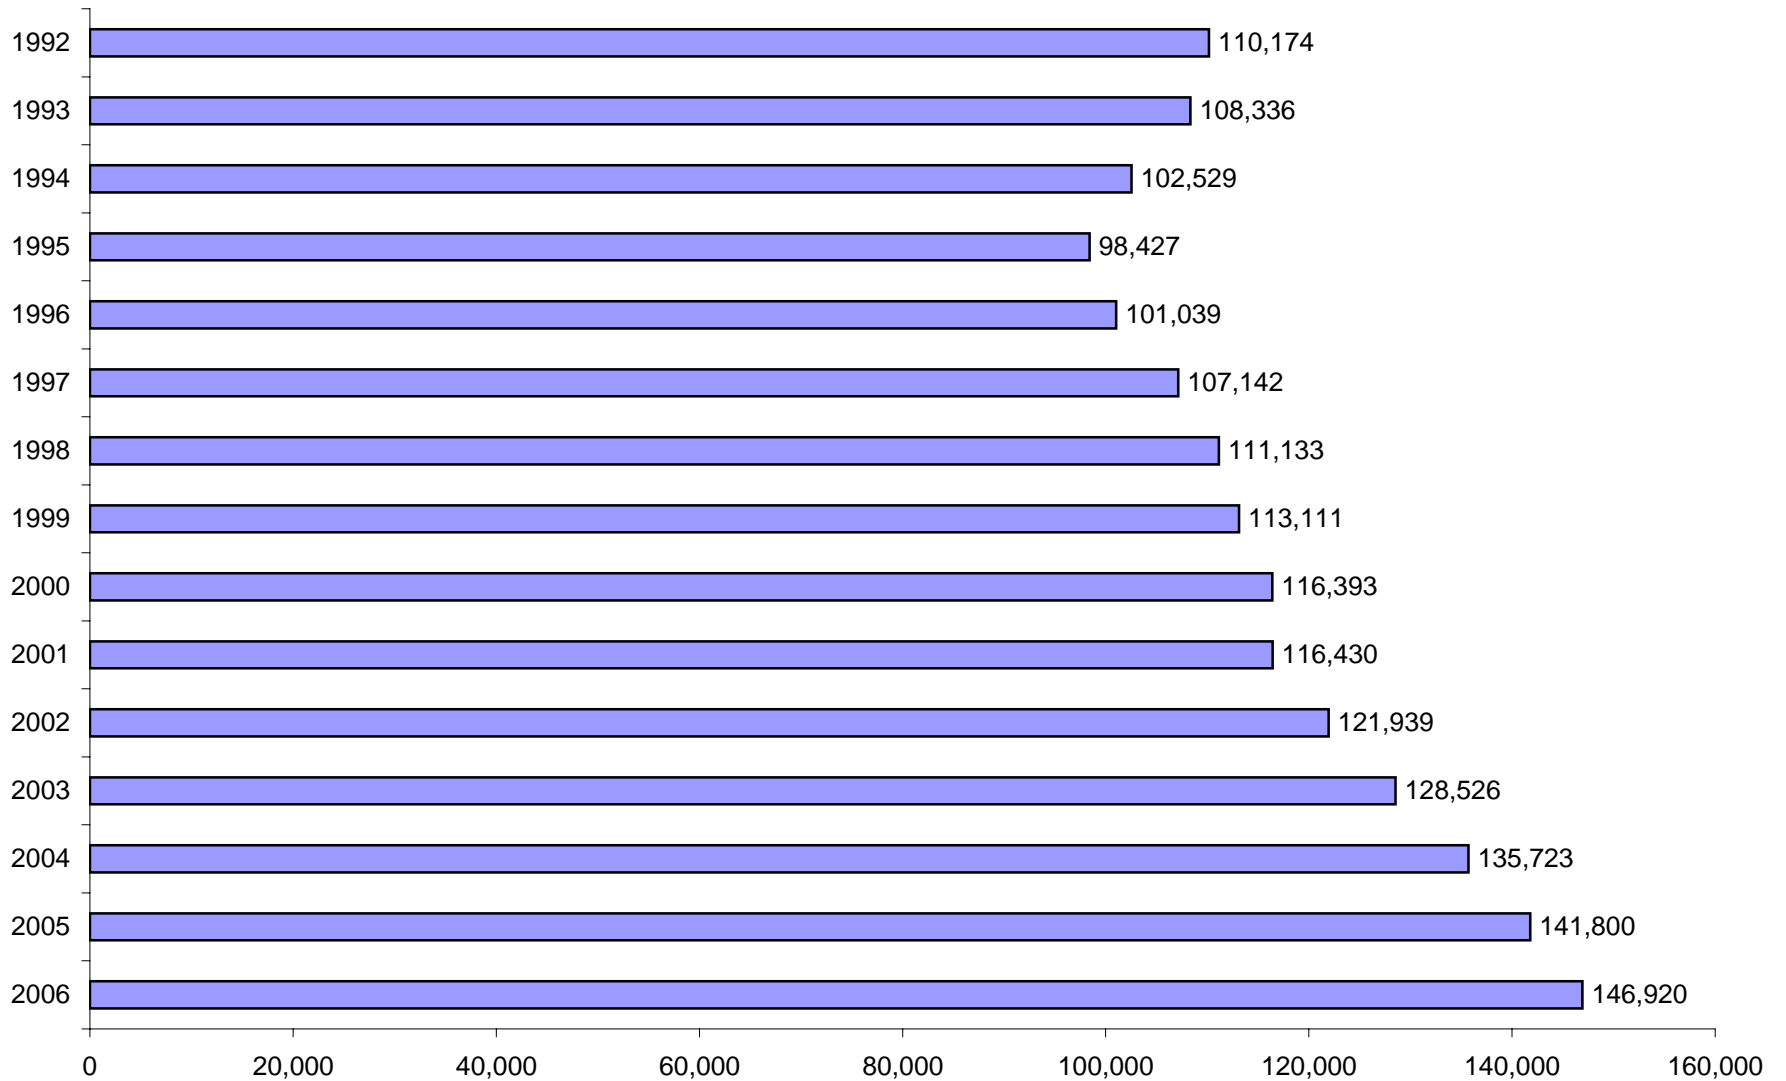

GRAPH 2
UNDERGRADUATE STUDENT SEMESTER HOURS (SSHs), SPRING 1992-SPRING 2006

Sources: Registrar's and Institutional Research's Semester Enrollment Reports