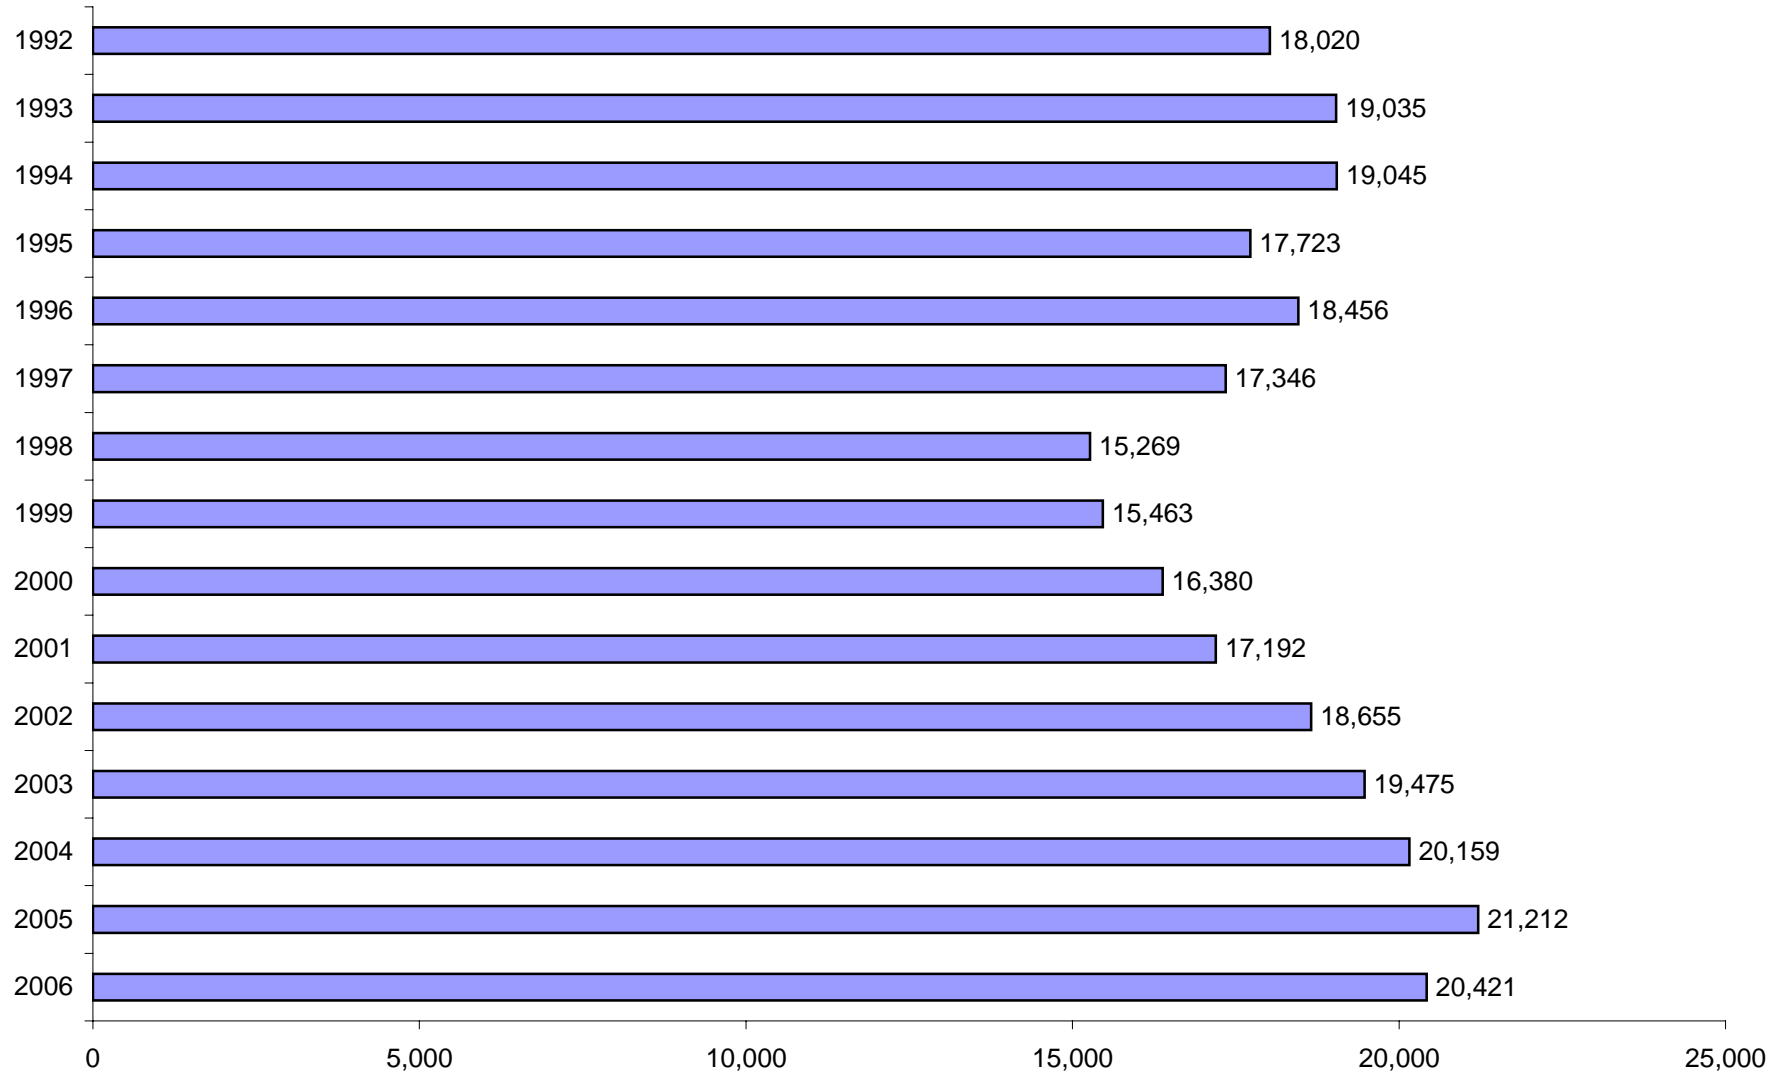

GRAPH 5
GRADUATE STUDENT SEMESTER HOURS (SSHs), SPRING 1992-SPRING 2006

Sources: Registrar's and Institutional Research's Semester Enrollment Reports