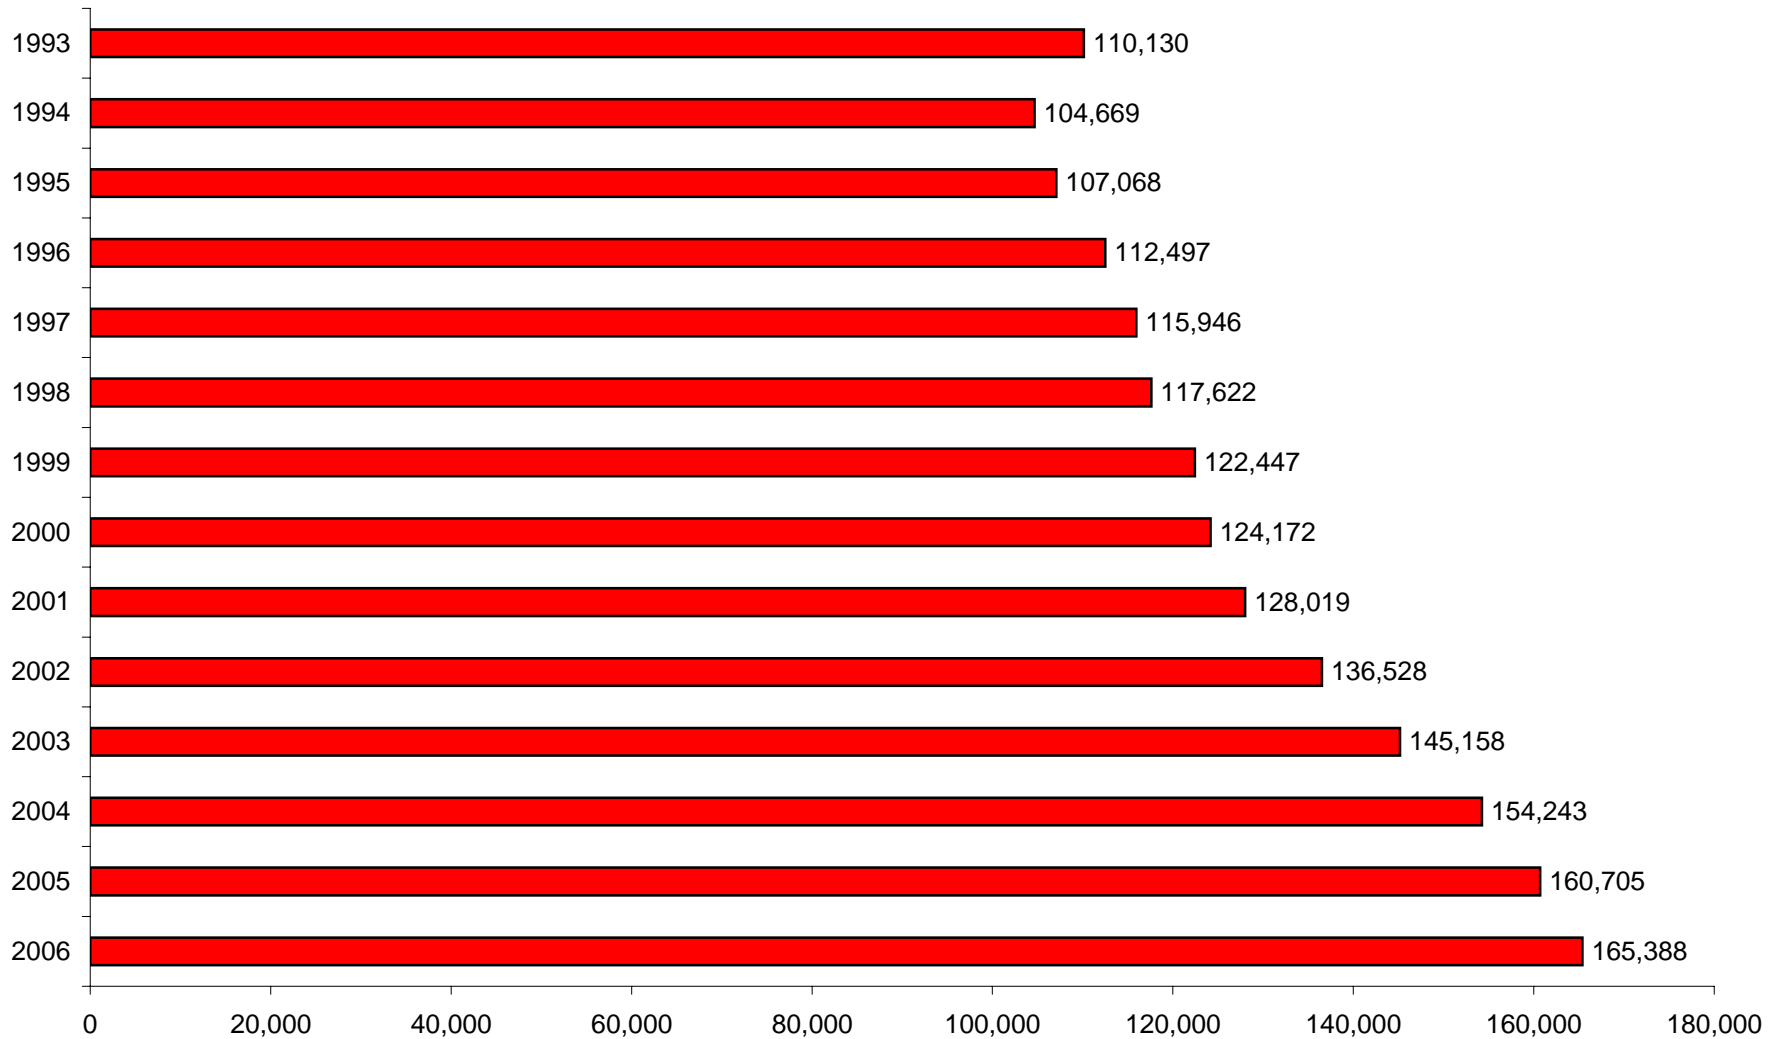

GRAPH 2
UNDERGRADUATE STUDENT SEMESTER HOURS (SSH) FALL 1993-FALL 2006

Sources: Registrar's and Institutional Research's Semester Enrollment Reports