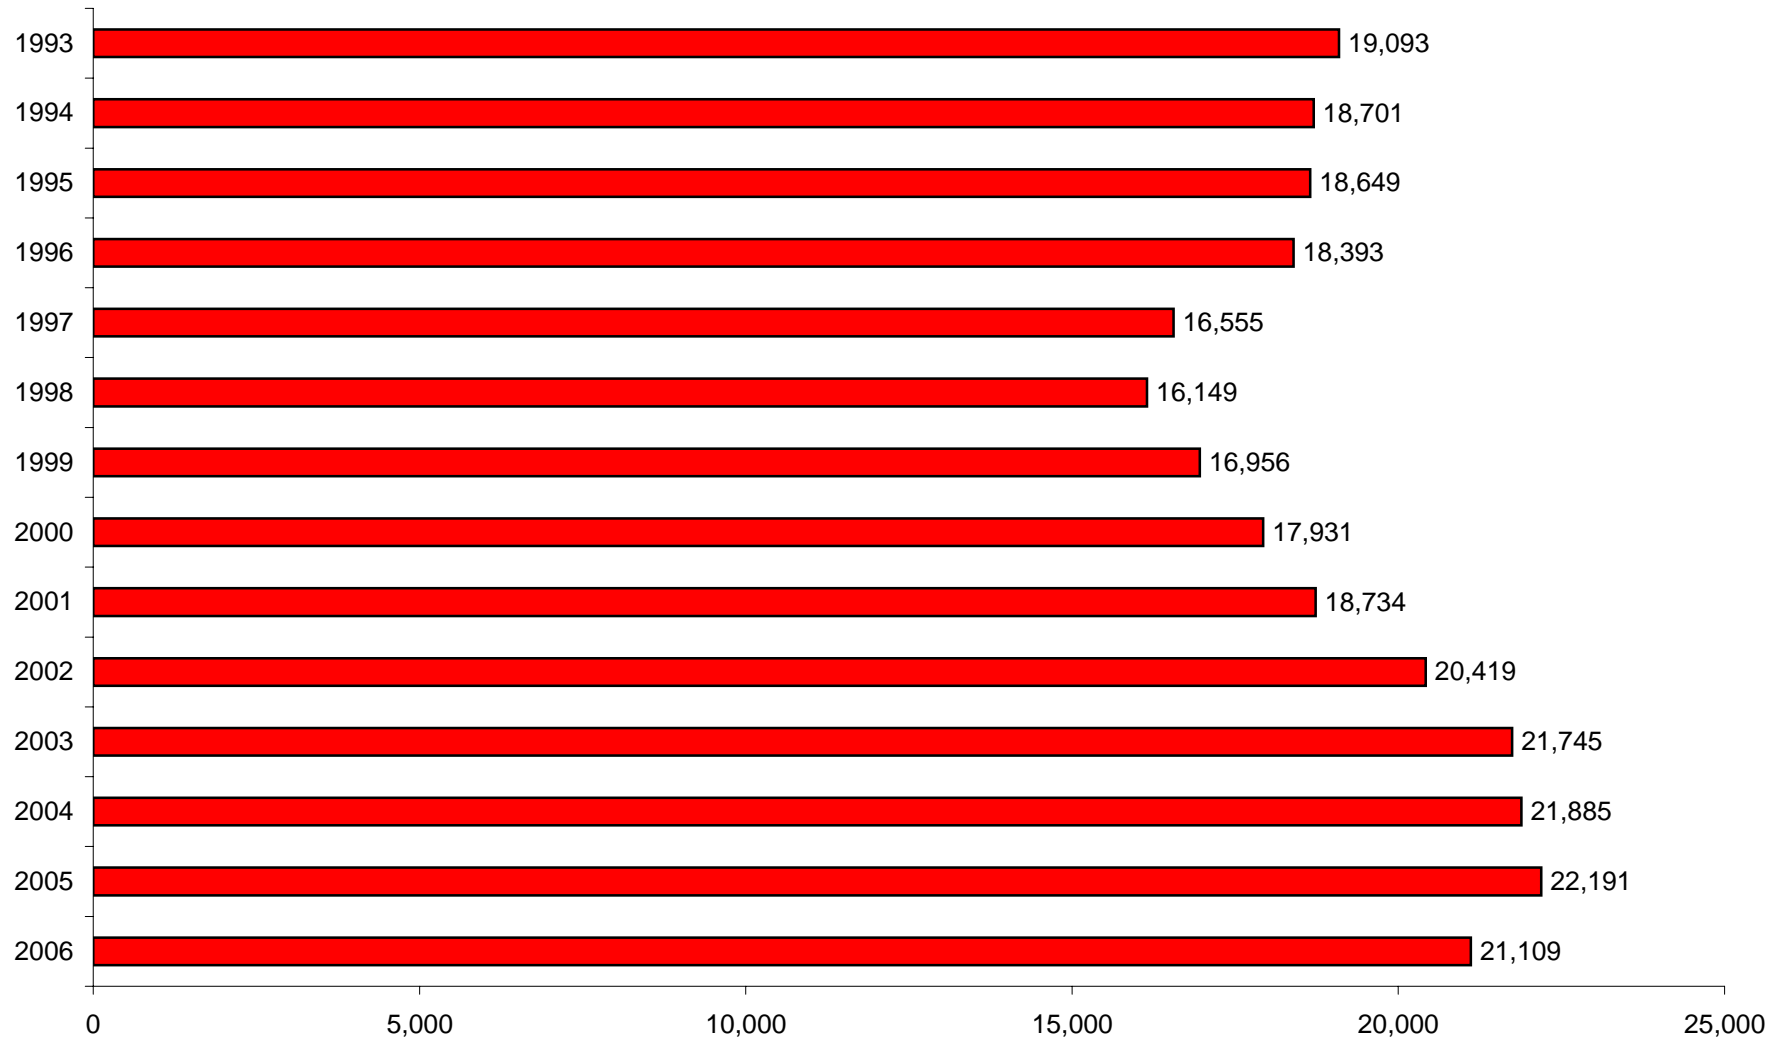

GRAPH 5
GRADUATE STUDENT SEMESTER HOURS (SSH) FALL 1993-FALL 2006

Sources: Registrar's and Institutional Research's Semester Enrollment Reports