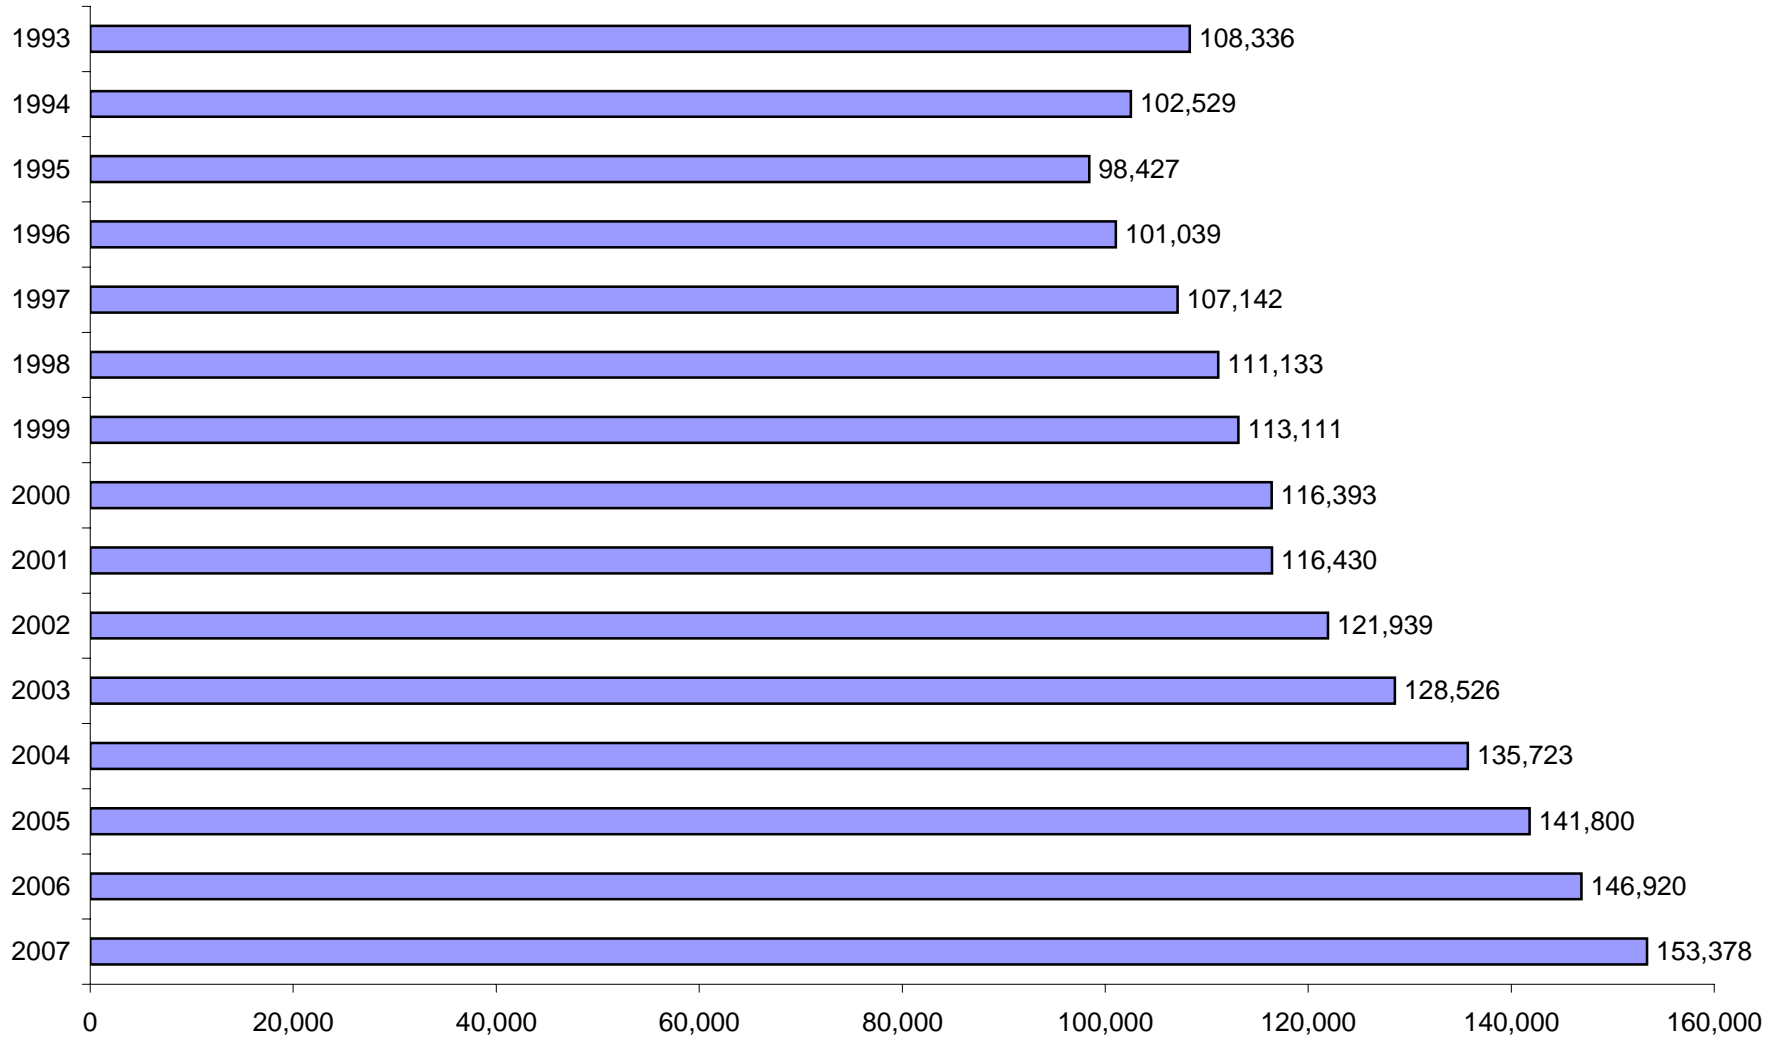

GRAPH 2
UNDERGRADUATE STUDENT SEMESTER HOURS (SSHs), SPRING 1993-SPRING 2007

Sources: Registrar's and Institutional Research's Semester Enrollment Reports