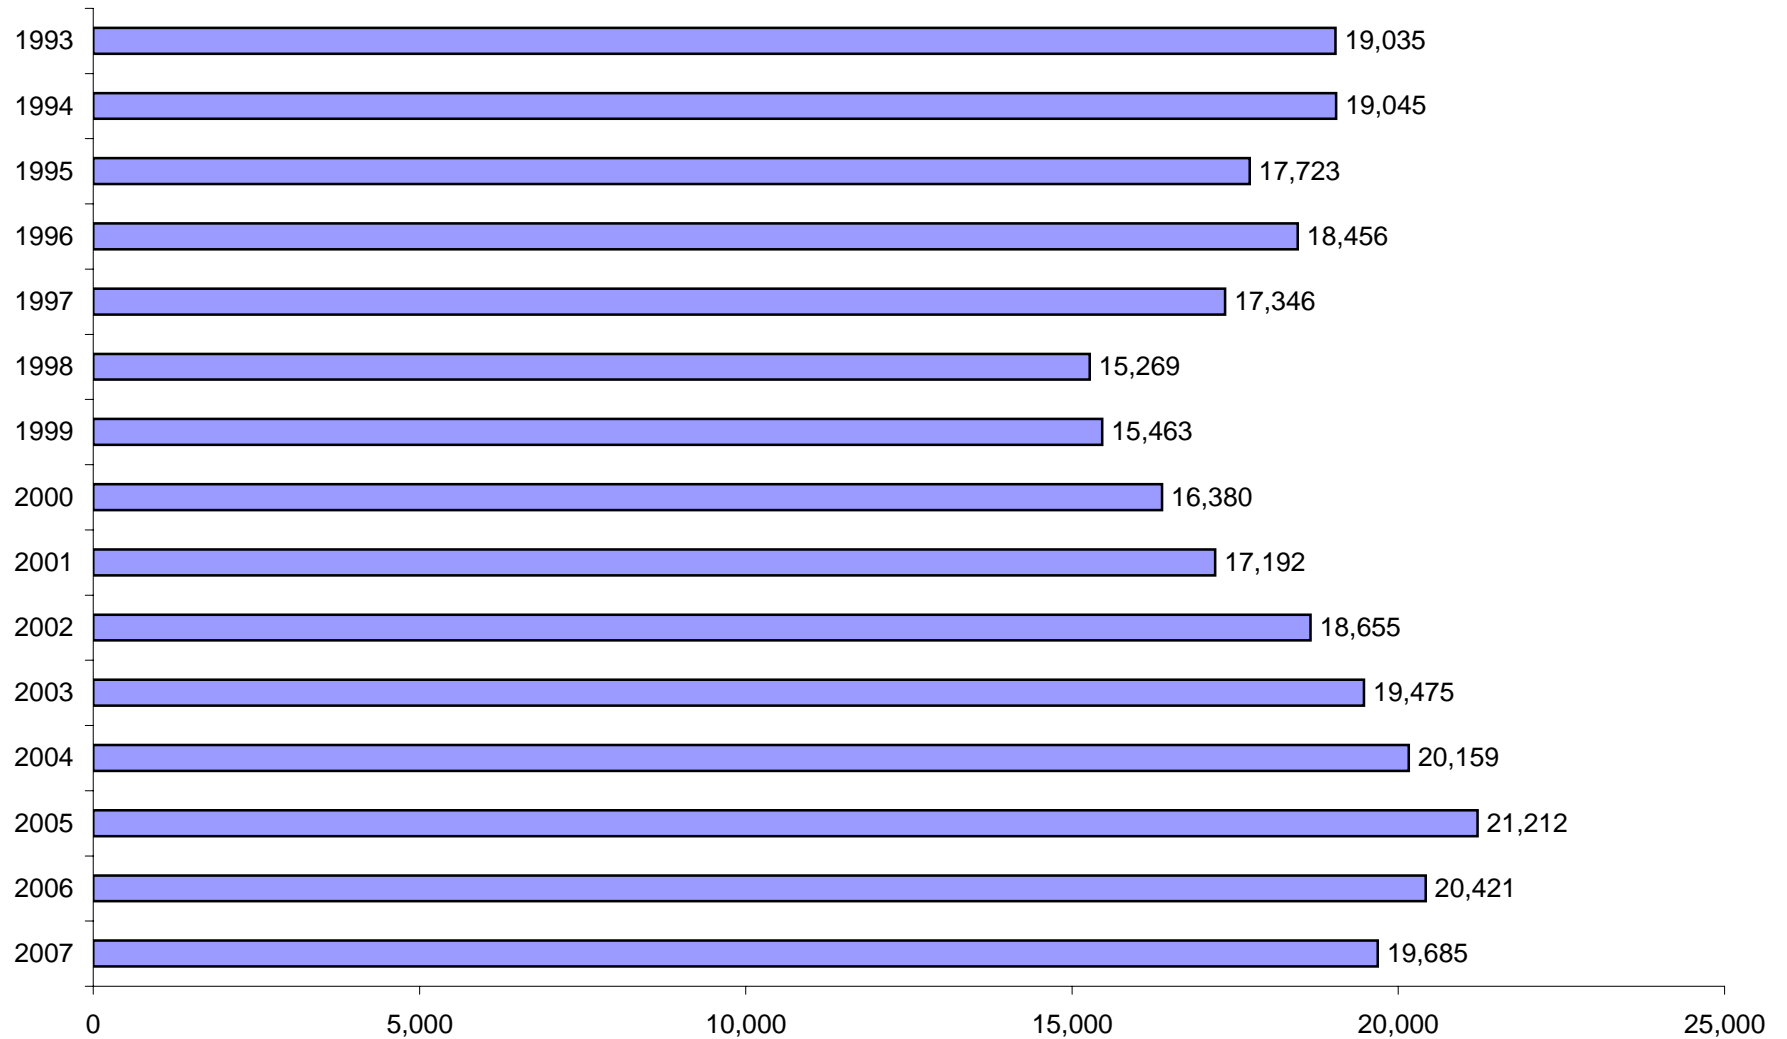

GRAPH 5
GRADUATE STUDENT SEMESTER HOURS (SSHs), SPRING 1993-SPRING 2007

Sources: Registrar's and Institutional Research's Semester Enrollment Reports